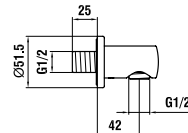

Shower accessories

36498.0.004.310.1
TwinGliss sliding bar 600 mm

36498.0.004.410.1
TwinGliss sliding bar 1100 mm

36998.0.004.201.1
twin fixed handspray holder

36398.0.004.151.1
twin elbow to the wall with check valve

36398.0.004.152.1
twin elbow to the wall with integrated handspray holder with check valve

36498.0.004.300.1
SimiGliss sliding bar 600 mm

36498.0.004.400.1
SimiGliss sliding bar 1100 mm

36998.0.004.301.1
city fixed handspray holder

36398.0.004.161.1
city elbow to the wall with check valve

36398.0.004.162.1
city elbow to the wall with integrated handspray holder with check valve