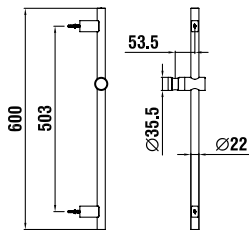

Shower accessories

36498.0.004.310.1
TwinGliss sliding bar 600 mm

36498.0.004.410.1
TwinGliss sliding bar 1100 mm

36998.0.004.201.1
twin fixed handspray holder

36398.0.004.151.1
twin elbow to the wall with check valve

36398.0.004.152.1
twin elbow to the wall with integrated handspray holder with check valve

36498.0.004.300.1
SimiGliss sliding bar 600 mm

36498.0.004.400.1
SimiGliss sliding bar 1100 mm

36998.0.004.301.1
city fixed handspray holder

36398.0.004.161.1
city elbow to the wall with check valve

36398.0.004.162.1
city elbow to the wall with integrated handspray holder with check valve