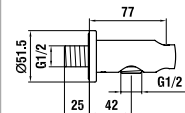

Shower accessories

36498.0.004.310.1
TwinGliss sliding bar 600 mm

36498.0.004.410.1
TwinGliss sliding bar 1100 mm

36998.0.004.201.1
twin fixed handspray holder

36398.0.004.151.1
twin elbow to the wall with check valve

36398.0.004.152.1
twin elbow to the wall with integrated handspray holder with check valve

36498.0.004.300.1
SimiGliss sliding bar 600 mm

36498.0.004.400.1
SimiGliss sliding bar 1100 mm

36998.0.004.301.1
city fixed handspray holder

36398.0.004.161.1
city elbow to the wall with check valve

36398.0.004.162.1
city elbow to the wall with integrated handspray holder with check valve