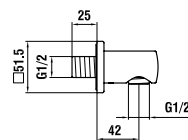

Shower accessories

36498.0.004.310.1
TwinGliss sliding bar 600 mm

36498.0.004.410.1
TwinGliss sliding bar 1100 mm

36998.0.004.201.1
twin fixed handspray holder

36398.0.004.151.1
twin elbow to the wall with check valve

36398.0.004.152.1
twin elbow to the wall with integrated handspray holder with check valve

36498.0.004.300.1
SimiGliss sliding bar 600 mm

36498.0.004.400.1
SimiGliss sliding bar 1100 mm

36998.0.004.301.1
city fixed handspray holder

36398.0.004.161.1
city elbow to the wall with check valve

36398.0.004.162.1
city elbow to the wall with integrated handspray holder with check valve