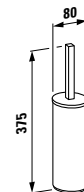

8168.1
Towel holder, 300 mm,
chrome surface