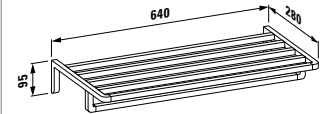

38468.3
Soap dispenser, wall-mounted, chrome surface

Lb³ accessories

8468.2
Glass holder, wall-mounted,
chrome surface

8468.5
Square glass & soap dispenser with
combo holder, wall-mounted, chrome
surface

8368.1
Toilet paper holder with shelf,
wall-mounted, chrome surface

8168.4
Towel rack, 640 mm, chrome surface

8468.6
Square glass & soap dish with combo
holder, wall-mounted, chrome surface

8568.2
Glass tray, wall-mounted, chrome
surface