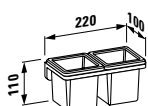

8368.2
Toilet brush with holder, freestanding,
chrome surface

8168.1
Towel holder, 300 mm,
chrome surface

8168.2
Towel holder, 450 mm,
chrome surface

8468.7
Glass holder with two glasses,
wall-mounted, chrome surface