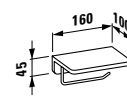

8168.4
Towel rack, 640 mm, chrome surface