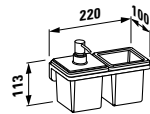

38468.3
Soap dispenser, wall-mounted, chrome surface

Lb³ accessories

8468.2
Glass holder, wall-mounted,
chrome surface

8468.5
Square glass & soap dispenser with
combo holder, wall-mounted, chrome
surface