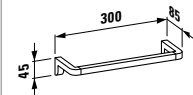

8168.2
Towel holder, 450 mm,
chrome surface