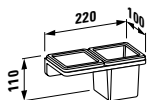

38468.3
Soap dispenser, wall-mounted, chrome surface

Lb³ accessories

8468.2
Glass holder, wall-mounted,
chrome surface

8468.5
Square glass & soap dispenser with
combo holder, wall-mounted, chrome
surface

8368.1
Toilet paper holder with shelf,
wall-mounted, chrome surface

8168.4
Towel rack, 640 mm, chrome surface

8468.6
Square glass & soap dish with combo
holder, wall-mounted, chrome surface

8568.2
Glass tray, wall-mounted, chrome
surface