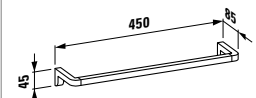

8468.7
Glass holder with two glasses,
wall-mounted, chrome surface