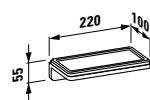

8368.1
Toilet paper holder with shelf,
wall-mounted, chrome surface

8168.4
Towel rack, 640 mm, chrome surface

8468.6
Square glass & soap dish with combo
holder, wall-mounted, chrome surface

8568.2
Glass tray, wall-mounted, chrome
surface