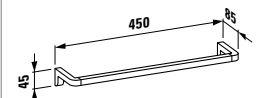

8168.3
Towel holder, 600 mm,
chrome surface