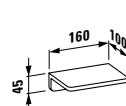

Lb³ accessories

8468.2
Glass holder, wall-mounted,
chrome surface

8468.5
Square glass & soap dispenser with
combo holder, wall-mounted, chrome
surface

8368.1
Toilet paper holder with shelf,
wall-mounted, chrome surface

8168.4
Towel rack, 640 mm, chrome surface

8468.6
Square glass & soap dish with combo
holder, wall-mounted, chrome surface

8568.2
Glass tray, wall-mounted, chrome
surface

8168.1
Towel holder, 300 mm,
chrome surface

8468.7
Glass holder with two glasses,
wall-mounted, chrome surface

8568.1
Metal shelf, wall-mounted, chrome
surface