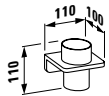

8468.5
Square glass & soap dispenser with
combo holder, wall-mounted, chrome
surface