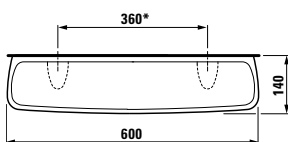

# Ceramic shelves and accessories

Universal ceramic under-mirror shelf

87025.0  
40 cm

87025.2  
50 cm

87025.4  
60 cm

\* Determine exact measurement when mounting

87261.0  
Universal ceramic toilet roll holder

87368.0  
Universal ceramic toilet brush holder

Large ceramic shelf, cuttable

	A
87043.3	900
87043.4	1200
87043.5	1300
87043.6	1500
87043.8	1800

**Options:**  
.000 Not cut  
.710 Cut right  
.711 Cut left  
.712 Cut on both sides