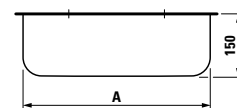

Ceramic shelves and accessories

Universal ceramic under-mirror shelf

87025.0
40 cm

87025.2
50 cm

87025.4
60 cm

* Determine exact measurement when mounting

87261.0
Universal ceramic toilet roll holder

87368.0
Universal ceramic toilet brush holder

Large ceramic shelf, cuttable

	A
87043.3	900
87043.4	1200
87043.5	1300
87043.6	1500
87043.8	1800

Options:
.000 Not cut
.710 Cut right
.711 Cut left
.712 Cut on both sides

moderna plus, ceramic under-mirror shelf

	A	B
87154.1	450	230
87154.4	600	360

87097.0
ILBAGNOALESSI One
Toilet roll holder

87097.2
ILBAGNOALESSI One
Shelf with integrated towel holder

87097.6
ILBAGNOALESSI One
Hanger