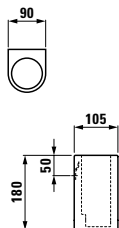

# Ceramic shelves and accessories

Universal ceramic under-mirror shelf

87025.0  
40 cm

87025.2  
50 cm

87025.4  
60 cm

\* Determine exact measurement when mounting

87261.0  
Universal ceramic toilet roll holder

87368.0  
Universal ceramic toilet brush holder

Large ceramic shelf, cuttable

	A
87043.3	900
87043.4	1200
87043.5	1300
87043.6	1500
87043.8	1800

**Options:**  
.000 Not cut  
.710 Cut right  
.711 Cut left  
.712 Cut on both sides