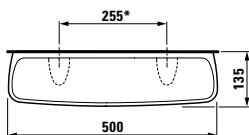

# Ceramic shelves and accessories

Universal ceramic under-mirror shelf

87025.0  
40 cm

87025.2  
50 cm

87025.4  
60 cm

\* Determine exact measurement when mounting

87261.0  
Universal ceramic toilet roll holder

87368.0  
Universal ceramic toilet brush holder

Large ceramic shelf, cuttable

	A
87043.3	900
87043.4	1200
87043.5	1300
87043.6	1500
87043.8	1800

**Options:**  
.000 Not cut  
.710 Cut right  
.711 Cut left  
.712 Cut on both sides