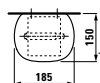

87097.0
ILBAGNOALESSI One
Toilet roll holder