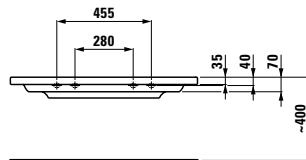

# Ceramic shelves and accessories

Universal ceramic under-mirror shelf

87025.0  
40 cm

87025.2  
50 cm

87025.4  
60 cm

\* Determine exact measurement when mounting

87261.0  
Universal ceramic toilet roll holder

87368.0  
Universal ceramic toilet brush holder

Large ceramic shelf, cuttable

	A
87043.3	900
87043.4	1200
87043.5	1300
87043.6	1500
87043.8	1800

**Options:**  
.000 Not cut  
.710 Cut right  
.711 Cut left  
.712 Cut on both sides