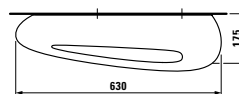

87368.0  
Universal ceramic toilet brush holder

Large ceramic shelf, cuttable

	A
87043.3	900
87043.4	1200
87043.5	1300
87043.6	1500
87043.8	1800

**Options:**  
.000 Not cut  
.710 Cut right  
.711 Cut left  
.712 Cut on both sides

moderna plus, ceramic under-mirror shelf

	A	B
87154.1	450	230
87154.4	600	360

87097.0  
ILBAGNOALESSI One  
Toilet roll holder

87097.2  
ILBAGNOALESSI One  
Shelf with integrated towel holder

87097.6  
ILBAGNOALESSI One  
Hanger