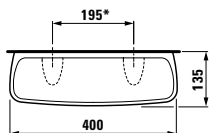

# Ceramic shelves and accessories

Universal ceramic under-mirror shelf

87025.0  
40 cm

87025.2  
50 cm

87025.4  
60 cm

\* Determine exact measurement when mounting

87261.0  
Universal ceramic toilet roll holder

87368.0  
Universal ceramic toilet brush holder

Large ceramic shelf, cuttable

	A
87043.3	900
87043.4	1200
87043.5	1300
87043.6	1500
87043.8	1800

**Options:**  
.000 Not cut  
.710 Cut right  
.711 Cut left  
.712 Cut on both sides