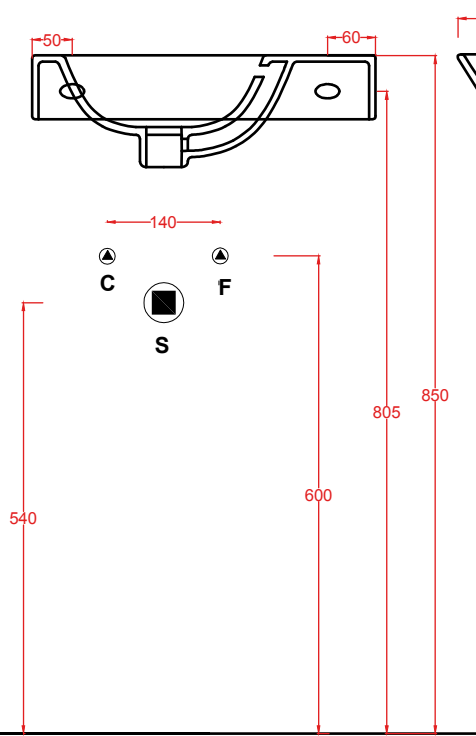

LAVAMANI

Designed by Meneghello Paoelli Associati

LML001 UNION
27 x 43

LML002 BRICK
20 x 54

LML003 SAVON
27 x 45

LAVAMANI / OVERVIEW

UNION | 27 x 43

colore	codice	kg	pz. pallet Italia	pz. pallet Export
○	LML001 01; 00	7	50	100

lavamani sospeso

wall-hung handrinse basin

BRICK | 20 x 54

○	LML002 01; 00	7	50	100
---	----------------------	---	----	-----

lavamani sospeso

wall-hung handrinse basin

SAVON | 27 x 45

○	LML003 01; 00	7	50	100
---	----------------------	---	----	-----

lavamani sospeso

wall-hung handrinse basin

tasselli per fissaggio lavabi sospesi

ACA007

0,3 - -

fitting system kit for wall-hung washbasins

* fissaggi non inclusi nel prezzo
fitting system kit not included in the price

LML001 UNION

lavamani sospeso
wall-hung handrinse basin

LML002 BRICK

lavamani sospeso
wall-hung handrinse basin

LML003 SAVON

lavamani sospeso

wall-hung handrinse basin