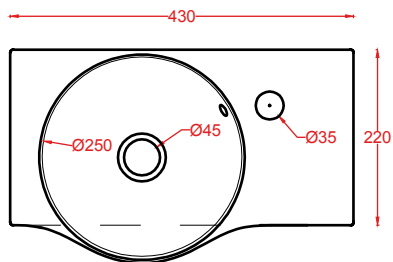

LML001 UNION

lavamani sospeso
wall-hung handrinse basin