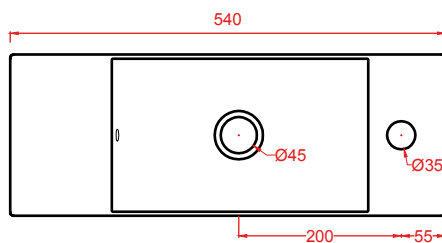

LML002 BRICK

lavamani sospeso
wall-hung handrinse basin