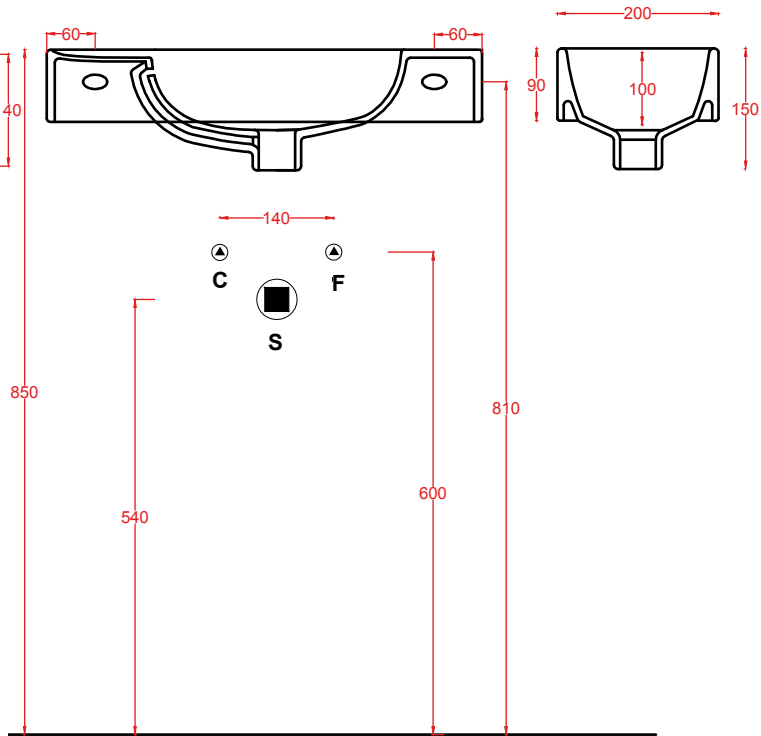

lavamani sospeso

wall-hung handrinse basin

BRICK | 20 x 54

○	LML002 01; 00	7	50	100
---	----------------------	---	----	-----

lavamani sospeso

wall-hung handrinse basin

SAVON | 27 x 45

○	LML003 01; 00	7	50	100
---	----------------------	---	----	-----

lavamani sospeso

wall-hung handrinse basin

tasselli per fissaggio lavabi sospesi

ACA007

0,3 - -

fitting system kit for wall-hung washbasins

* fissaggi non inclusi nel prezzo
fitting system kit not included in the price

LML001 UNION

lavamani sospeso
wall-hung handrinse basin

LML002 BRICK

lavamani sospeso
wall-hung handrinse basin

LML003 SAVON

lavamani sospeso

wall-hung handrinse basin