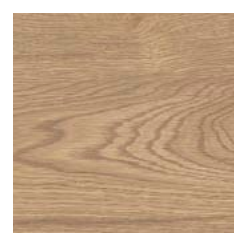

# LEGNO 120

| COLORES DISPONIBLES · AVAILABLE COLORS |

BETULLA

FAGGIO

ROVERE

NOCE

wall: CEMENT R90 SAND (30x90 cm), LEGNO 20 ROVERE (19,4x120 cm).  
floor: LEGNO 120 TAVOLE MIX (60x120 cm).

wall: LEGNO R90 TRAIL ROVERE (30x90 cm), UNIK R90 WHITE MATT (30x90 cm).  
floor: CEMENT 60 SAND (60x60 cm).