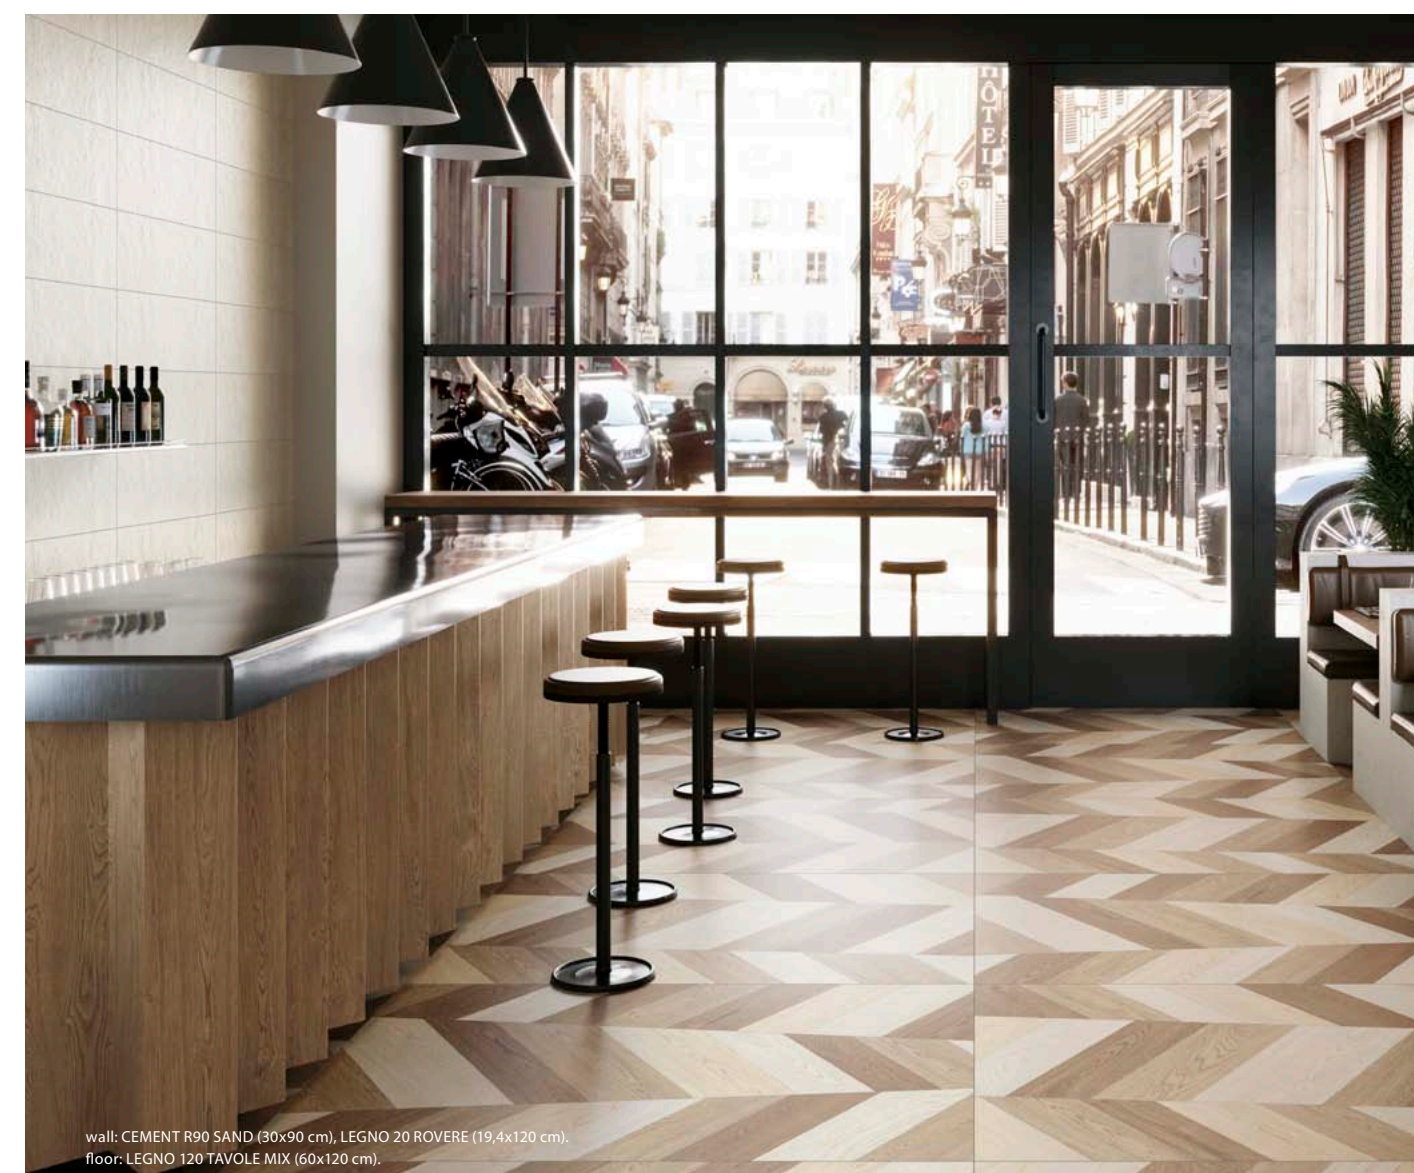

# LEGNO 120

| COLORES DISPONIBLES · AVAILABLE COLORS |

BETULLA

FAGGIO

ROVERE

NOCE

wall: CEMENT R90 SAND (30x90 cm), LEGNO 20 ROVERE (19,4x120 cm).  
floor: LEGNO 120 TAVOLE MIX (60x120 cm).

wall: LEGNO R90 TRAIL ROVERE (30x90 cm), UNIK R90 WHITE MATT (30x90 cm).  
floor: CEMENT 60 SAND (60x60 cm).