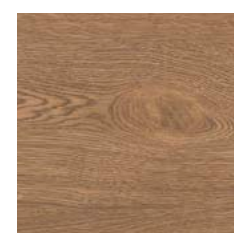

# LEGNO 120

| COLORES DISPONIBLES · AVAILABLE COLORS |

BETULLA

FAGGIO

ROVERE

NOCE

wall: CEMENT R90 SAND (30x90 cm), LEGNO 20 ROVERE (19,4x120 cm).  
floor: LEGNO 120 TAVOLE MIX (60x120 cm).

wall: LEGNO R90 TRAIL ROVERE (30x90 cm), UNIK R90 WHITE MATT (30x90 cm).  
floor: CEMENT 60 SAND (60x60 cm).