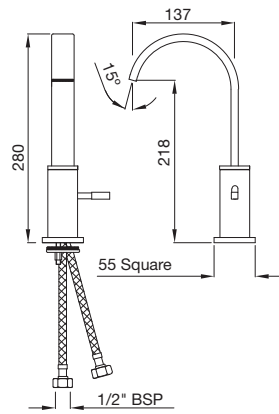

**LEO-55011B**

Single Lever Basin Mixer without Popup Waste System and 450mm Long Braided Hoses  
flow rate: 5.40 l/min\*

**LEO-55009B**

Single Lever Tall Boy with 85mm Extension Body without Popup Waste System and with 600mm Long Braided Hoses  
flow rate: 5.38 l/min\*

**LEO-55065**

Single Lever Concealed Divertor for Bath & Shower Mixer with Button Assembly on Upper Side  
flow rate: 25.32 l/min\*

**LEO-55139**

Single Lever Concealed Shower Mixer for connection to Overhead Shower  
flow rate: 24.07 l/min\*

**LES-WHT-55955**

Floor Mounted Back to Wall WC with UF soft close seat cover; Hinges and Fixing Accessories,  
Size: 375 x 510 x 400, P-180mm

**LES-WHT-55151**

Floor Mounted Bidet with Fixing Accessories,  
Size: 375 x 510 x 400 mm

**LES-WHT-55931**

Table Top Basin,  
Size: 1060 x 460 x 140 mm

**LES-WHT-55951**

Wall Hung - WC with UF soft close seat cover; Hinges, Accessories Set,  
Size: 380 x 510 x 355mm