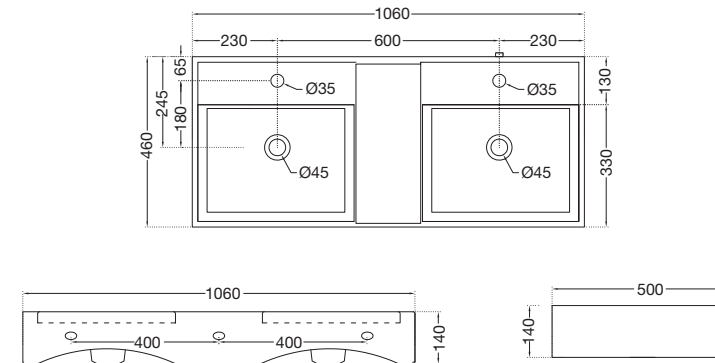

**LES-WHT-55955**

Floor Mounted Back to Wall WC with UF soft close seat cover; Hinges and Fixing Accessories,  
Size: 375 x 510 x 400, P-180mm

**LES-WHT-55151**

Floor Mounted Bidet with Fixing Accessories,  
Size: 375 x 510 x 400 mm

**LES-WHT-55931**

Table Top Basin,  
Size: 1060 x 460 x 140 mm

**LES-WHT-55951**

Wall Hung - WC with UF soft close seat cover; Hinges, Accessories Set,  
Size: 380 x 510 x 355mm