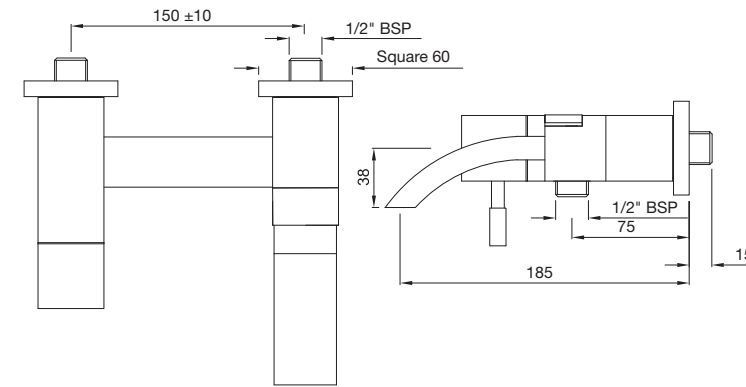

**LEO-55027**

Floor Mounted Single Lever Basin Mixer  
flow rate: 7.68 l/min\*

**LEO-55233N**

Single Lever Concealed Basin Mixer (Wall Mounted) with Spout (Composite One Piece Body)  
flow rate: 7.70 l/min\*

**LEO-55065**

Single Lever Concealed Divertor for Bath & Shower Mixer with Button Assembly on Upper Side  
flow rate: 25.32 l/min\*

**LEO-55139**

Single Lever Concealed Shower Mixer for connection to Overhead Shower  
flow rate: 24.07 l/min\*

**LEO-55119**

Single Lever Wall Mixer with Hand Shower Provision but without Hand Shower  
flow rate: 13.08 l/min\*

**LEO-55277**

Single Lever 3-Hole Bath Tub Mounted Mixer with Spout, Hand Shower and Divertor  
flow rate: 16.83 l/min\*

**LES-WHT-55931**

Table Top Basin,  
Size: 1060 x 460 x 140 mm

**LES-WHT-55951**

Wall Hung - WC with UF soft close seat cover; Hinges, Accessories Set,  
Size: 380 x 510 x 355mm