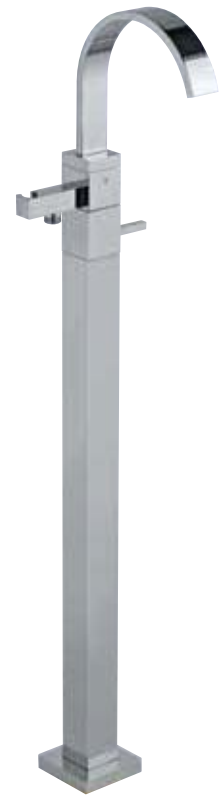

## Leone | Faucets

The delightful curve of Leone is an abstract, organic shape that mirrors the flow of water. Modern, yet exquisitely beautiful, this arched design is stunning in its simplicity. Its patented design allows the rotation of the body to enable the mixing of hot and cold water.

**LEO-55027**

Floor Mounted Single Lever Basin Mixer  
flow rate: 7.68 l/min\*

**LEO-55233N**

Single Lever Concealed Basin Mixer (Wall Mounted) with Spout (Composite One Piece Body)  
flow rate: 7.70 l/min\*

**LEO-55119**

Single Lever Wall Mixer with Hand Shower Provision but without Hand Shower  
flow rate: 13.08 l/min\*

**LEO-55277**

Single Lever 3-Hole Bath Tub Mounted Mixer with Spout, Hand Shower and Divertor  
flow rate: 16.83 l/min\*

LEO-55121

Floor Mounted Single Lever Bath Mixer with swivel spout & Provision for Hand Shower  
 flow rate: 18.80 l/min\*

\*at 3 bar pressure