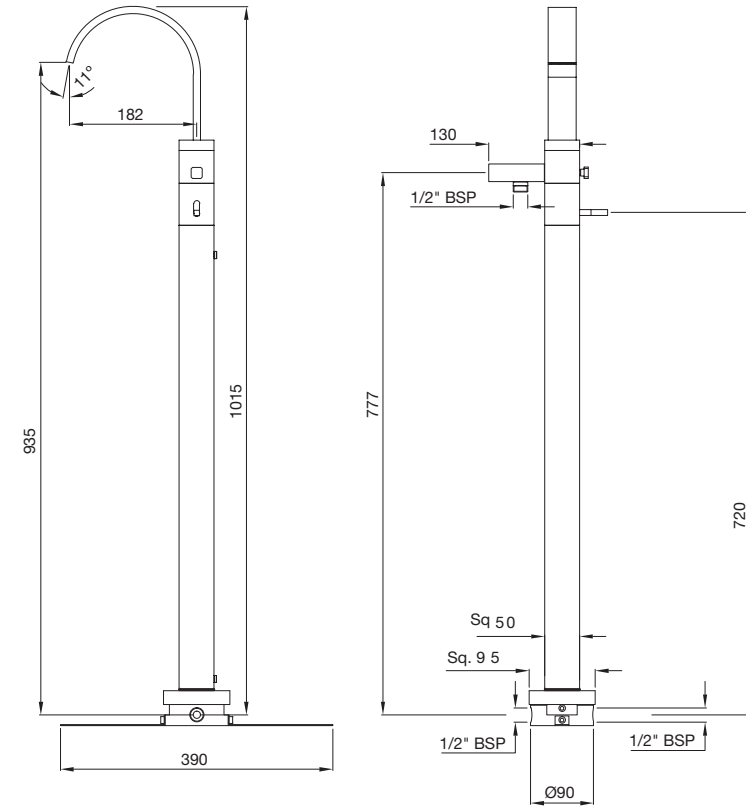

**LEO-55065**

Single Lever Concealed Divertor for Bath & Shower Mixer with Button Assembly on Upper Side  
flow rate: 25.32 l/min\*

**LEO-55139**

Single Lever Concealed Shower Mixer for connection to Overhead Shower  
flow rate: 24.07 l/min\*

**LEO-55119**

Single Lever Wall Mixer with Hand Shower Provision but without Hand Shower  
flow rate: 13.08 l/min\*

**LEO-55277**

Single Lever 3-Hole Bath Tub Mounted Mixer with Spout, Hand Shower and Divertor  
flow rate: 16.83 l/min\*

LEO-55121

Floor Mounted Single Lever Bath Mixer with swivel spout & Provision for Hand Shower  
 flow rate: 18.80 l/min\*

\*at 3 bar pressure

**LES-WHT-55931**

Table Top Basin,  
Size: 1060 x 460 x 140 mm

**LES-WHT-55951**

Wall Hung - WC with UF soft close seat cover; Hinges, Accessories Set,  
Size: 380 x 510 x 355mm