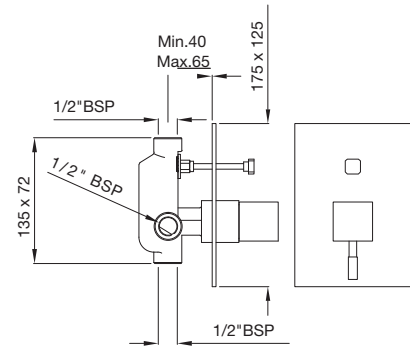

**LEO-55011B**

Single Lever Basin Mixer without Popup Waste System and 450mm Long Braided Hoses  
flow rate: 5.40 l/min\*

**LEO-55009B**

Single Lever Tall Boy with 85mm Extension Body without Popup Waste System and with 600mm Long Braided Hoses  
flow rate: 5.38 l/min\*

**LEO-55027**

Floor Mounted Single Lever Basin Mixer  
flow rate: 7.68 l/min\*

**LEO-55233N**

Single Lever Concealed Basin Mixer (Wall Mounted) with Spout (Composite One Piece Body)  
flow rate: 7.70 l/min\*

**LEO-55065**

Single Lever Concealed Divertor for Bath & Shower Mixer with Button Assembly on Upper Side  
flow rate: 25.32 l/min\*

**LEO-55139**

Single Lever Concealed Shower Mixer for connection to Overhead Shower  
flow rate: 24.07 l/min\*

**LEO-55119**

Single Lever Wall Mixer with Hand Shower Provision but without Hand Shower  
flow rate: 13.08 l/min\*

**LEO-55277**

Single Lever 3-Hole Bath Tub Mounted Mixer with Spout, Hand Shower and Divertor  
flow rate: 16.83 l/min\*