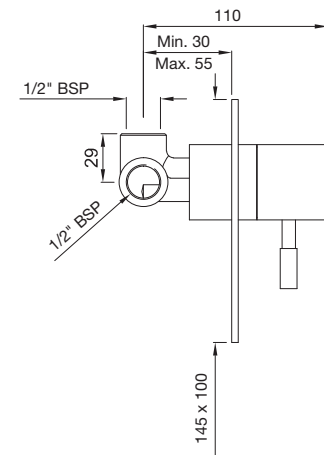

**LEO-55011B**

Single Lever Basin Mixer without Popup Waste System and 450mm Long Braided Hoses  
flow rate: 5.40 l/min\*

**LEO-55009B**

Single Lever Tall Boy with 85mm Extension Body without Popup Waste System and with 600mm Long Braided Hoses  
flow rate: 5.38 l/min\*

**LEO-55027**

Floor Mounted Single Lever Basin Mixer  
flow rate: 7.68 l/min\*

**LEO-55233N**

Single Lever Concealed Basin Mixer (Wall Mounted) with Spout (Composite One Piece Body)  
flow rate: 7.70 l/min\*

**LEO-55065**

Single Lever Concealed Divertor for Bath & Shower Mixer with Button Assembly on Upper Side  
flow rate: 25.32 l/min\*

**LEO-55139**

Single Lever Concealed Shower Mixer for connection to Overhead Shower  
flow rate: 24.07 l/min\*

**LES-WHT-55931**

Table Top Basin,  
Size: 1060 x 460 x 140 mm

**LES-WHT-55951**

Wall Hung - WC with UF soft close seat cover; Hinges, Accessories Set,  
Size: 380 x 510 x 355mm