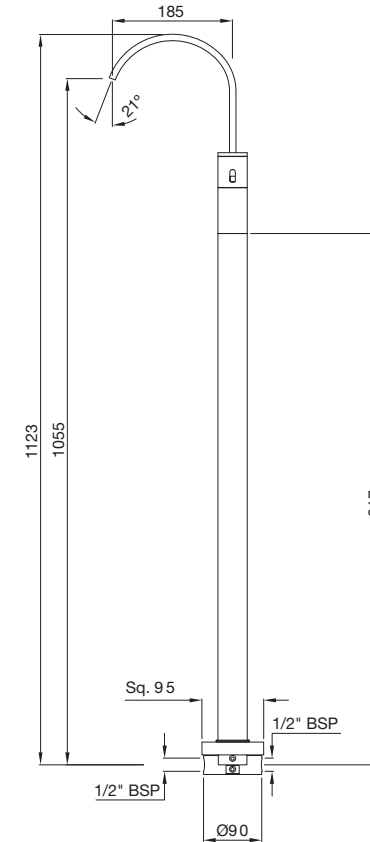

**LEO-55011B**

Single Lever Basin Mixer without Popup Waste System and 450mm Long Braided Hoses  
flow rate: 5.40 l/min\*

**LEO-55009B**

Single Lever Tall Boy with 85mm Extension Body without Popup Waste System and with 600mm Long Braided Hoses  
flow rate: 5.38 l/min\*

**LEO-55027**

Floor Mounted Single Lever Basin Mixer  
flow rate: 7.68 l/min\*

**LEO-55233N**

Single Lever Concealed Basin Mixer (Wall Mounted) with Spout (Composite One Piece Body)  
flow rate: 7.70 l/min\*

**LEO-55065**

Single Lever Concealed Divertor for Bath & Shower Mixer with Button Assembly on Upper Side  
flow rate: 25.32 l/min\*

**LEO-55139**

Single Lever Concealed Shower Mixer for connection to Overhead Shower  
flow rate: 24.07 l/min\*

**LES-WHT-55931**

Table Top Basin,  
Size: 1060 x 460 x 140 mm

**LES-WHT-55951**

Wall Hung - WC with UF soft close seat cover; Hinges, Accessories Set,  
Size: 380 x 510 x 355mm