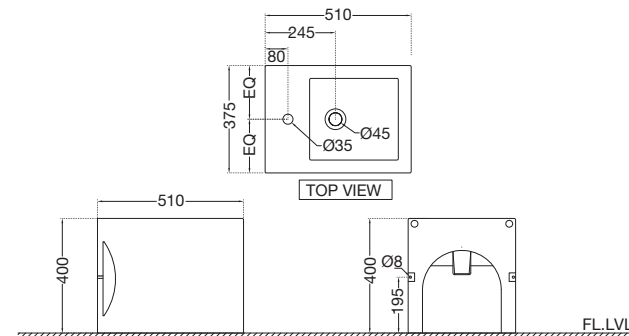

**LES-WHT-55955**

Floor Mounted Back to Wall WC with UF soft close seat cover; Hinges and Fixing Accessories,  
Size: 375 x 510 x 400, P-180mm

**LES-WHT-55151**

Floor Mounted Bidet with Fixing Accessories,  
Size: 375 x 510 x 400 mm

**LES-WHT-55931**

Table Top Basin,  
Size: 1060 x 460 x 140 mm

**LES-WHT-55951**

Wall Hung - WC with UF soft close seat cover; Hinges, Accessories Set,  
Size: 380 x 510 x 355mm