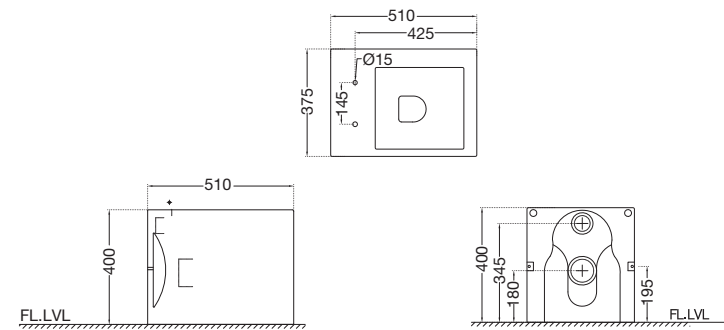

**LES-WHT-55955**

Floor Mounted Back to Wall WC with UF soft close seat cover; Hinges and Fixing Accessories,  
Size: 375 x 510 x 400, P-180mm

**LES-WHT-55151**

Floor Mounted Bidet with Fixing Accessories,  
Size: 375 x 510 x 400 mm

**LES-WHT-55931**

Table Top Basin,  
Size: 1060 x 460 x 140 mm

**LES-WHT-55951**

Wall Hung - WC with UF soft close seat cover; Hinges, Accessories Set,  
Size: 380 x 510 x 355mm