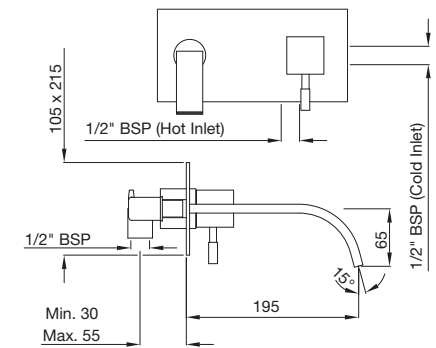

**LEO-55011B**

Single Lever Basin Mixer without Popup Waste System and 450mm Long Braided Hoses  
flow rate: 5.40 l/min\*

**LEO-55009B**

Single Lever Tall Boy with 85mm Extension Body without Popup Waste System and with 600mm Long Braided Hoses  
flow rate: 5.38 l/min\*

**LEO-55027**

Floor Mounted Single Lever Basin Mixer  
flow rate: 7.68 l/min\*

**LEO-55233N**

Single Lever Concealed Basin Mixer (Wall Mounted) with Spout (Composite One Piece Body)  
flow rate: 7.70 l/min\*

**LEO-55065**

Single Lever Concealed Divertor for Bath & Shower Mixer with Button Assembly on Upper Side  
flow rate: 25.32 l/min\*

**LEO-55139**

Single Lever Concealed Shower Mixer for connection to Overhead Shower  
flow rate: 24.07 l/min\*

**LES-WHT-55931**

Table Top Basin,  
Size: 1060 x 460 x 140 mm

**LES-WHT-55951**

Wall Hung - WC with UF soft close seat cover; Hinges, Accessories Set,  
Size: 380 x 510 x 355mm