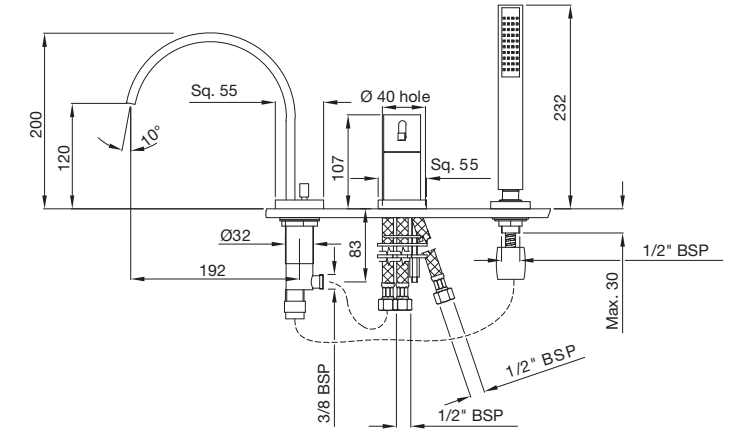

**LEO-55065**

Single Lever Concealed Divertor for Bath & Shower Mixer with Button Assembly on Upper Side  
flow rate: 25.32 l/min\*

**LEO-55139**

Single Lever Concealed Shower Mixer for connection to Overhead Shower  
flow rate: 24.07 l/min\*

**LEO-55119**

Single Lever Wall Mixer with Hand Shower Provision but without Hand Shower  
flow rate: 13.08 l/min\*

**LEO-55277**

Single Lever 3-Hole Bath Tub Mounted Mixer with Spout, Hand Shower and Divertor  
flow rate: 16.83 l/min\*

LEO-55121

Floor Mounted Single Lever Bath Mixer with swivel spout & Provision for Hand Shower  
 flow rate: 18.80 l/min\*

\*at 3 bar pressure

**LES-WHT-55931**

Table Top Basin,  
Size: 1060 x 460 x 140 mm

**LES-WHT-55951**

Wall Hung - WC with UF soft close seat cover; Hinges, Accessories Set,  
Size: 380 x 510 x 355mm