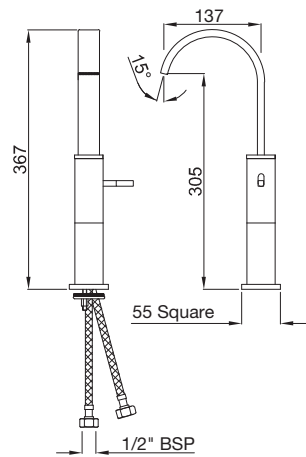

**LEO-55011B**

Single Lever Basin Mixer without Popup Waste System and 450mm Long Braided Hoses  
flow rate: 5.40 l/min\*

**LEO-55009B**

Single Lever Tall Boy with 85mm Extension Body without Popup Waste System and with 600mm Long Braided Hoses  
flow rate: 5.38 l/min\*

**LEO-55065**

Single Lever Concealed Divertor for Bath & Shower Mixer with Button Assembly on Upper Side  
flow rate: 25.32 l/min\*

**LEO-55139**

Single Lever Concealed Shower Mixer for connection to Overhead Shower  
flow rate: 24.07 l/min\*

**LES-WHT-55955**

Floor Mounted Back to Wall WC with UF soft close seat cover; Hinges and Fixing Accessories,  
Size: 375 x 510 x 400, P-180mm

**LES-WHT-55151**

Floor Mounted Bidet with Fixing Accessories,  
Size: 375 x 510 x 400 mm

**LES-WHT-55931**

Table Top Basin,  
Size: 1060 x 460 x 140 mm

**LES-WHT-55951**

Wall Hung - WC with UF soft close seat cover; Hinges, Accessories Set,  
Size: 380 x 510 x 355mm