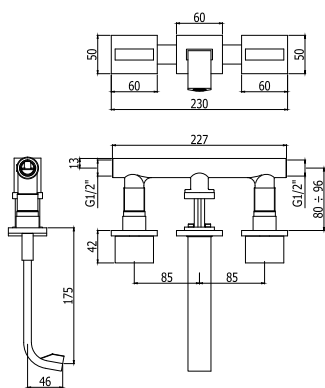

◎ **LES 081-085CR**

Miscelatore lavabo prolungato, con/*senza* scarico  
Tall wash basin mixer with/*without* pop up waste

◎ **LEA 878-877CR**

Miscelatore lavabo canna **piatta** orientabile con/*senza* scarico  
Wash basin mixer **rectangular** swivel spout with/*without* pop up waste

◎ **LES 131-135CR**

Miscelatore bidet con/*senza* scarico  
Bidet mixer with/*without* pop up waste

◎ **LEA 838-837CR**

Miscelatore bidet canna **piatta** orientabile con/*senza* scarico  
Bidet mixer with **rectangular** swivel spout with/*without* pop up waste

◎ **LEA 091**

Rubinetto lavabo canna orientabile, con vitone ceramico  
*Basin tap with swivelling spout and ceramic disk valve*

◎ **LEP 004**

Rubinetto incasso 1/2"  
*Built-in tap 1/2"*

◎ **LEP 003**

Batteria lavabo incasso a parete 3 fori  
*Three-hole concealed basin mixer with wall spout*