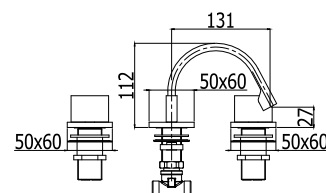

◎ **LEP 119CR**

Batteria bidet con/*senza* scarico
*Three-hole bidet mixer with/*without* pop up waste*