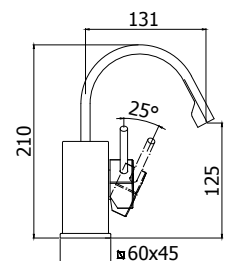

◎ **LES 081-085CR**

Miscelatore lavabo prolungato, con/*senza* scarico  
Tall wash basin mixer with/*without* pop up waste

◎ **LEA 878-877CR**

Miscelatore lavabo canna **piatta** orientabile con/*senza* scarico  
Wash basin mixer **rectangular** swivel spout with/*without* pop up waste

◎ **LES 131-135CR**

Miscelatore bidet con/*senza* scarico  
Bidet mixer with/*without* pop up waste

◎ **LEA 838-837CR**

Miscelatore bidet canna **piatta** orientabile con/*senza* scarico  
Bidet mixer with **rectangular** swivel spout with/*without* pop up waste