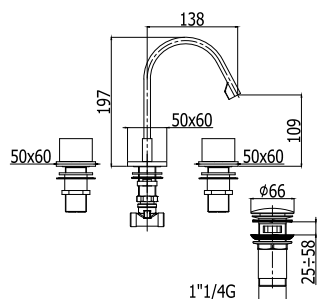

◎ **LES 081-085CR**

Miscelatore lavabo prolungato, con/*senza* scarico  
Tall wash basin mixer with/*without* pop up waste

◎ **LEA 878-877CR**

Miscelatore lavabo canna **piatta** orientabile con/*senza* scarico  
Wash basin mixer **rectangular** swivel spout with/*without* pop up waste

◎ **LES 131-135CR**

Miscelatore bidet con/*senza* scarico  
Bidet mixer with/*without* pop up waste

◎ **LEA 838-837CR**

Miscelatore bidet canna **piatta** orientabile con/*senza* scarico  
Bidet mixer with **rectangular** swivel spout with/*without* pop up waste

◎ **LEA 091**

Rubinetto lavabo canna orientabile, con vitone ceramico  
*Basin tap with swivelling spout and ceramic disk valve*

◎ **LEP 004**

Rubinetto incasso 1/2"  
*Built-in tap 1/2"*

◎ **LEP 003**

Batteria lavabo incasso a parete 3 fori  
*Three-hole concealed basin mixer with wall spout*

◎ **LEP 044CR**

Batteria bordo vasca 5 fori con doccia estraibile e bocca erogazione  
*Five-hole deck mounted bath mixer with pull out hand-shower and spout*

◎ **LEP 052-053CR**

Batteria lavabo con/*senza* scarico  
*Three-hole wash basin mixer with/*without* pop up waste*