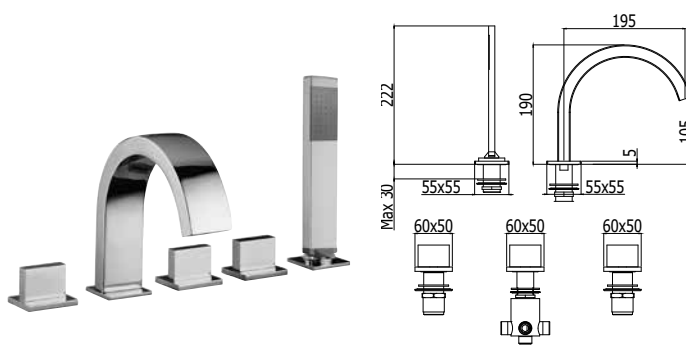

◎ **LES 131-135CR**

Miscelatore bidet con/*senza* scarico  
Bidet mixer with/*without* pop up waste

◎ **LEA 838-837CR**

Miscelatore bidet canna **piatta** orientabile con/*senza* scarico  
Bidet mixer with **rectangular** swivel spout with/*without* pop up waste

◎ **LEA 091**

Rubinetto lavabo canna orientabile, con vitone ceramico  
*Basin tap with swivelling spout and ceramic disk valve*

◎ **LEP 004**

Rubinetto incasso 1/2"  
*Built-in tap 1/2"*

◎ **LEP 003**

Batteria lavabo incasso a parete 3 fori  
*Three-hole concealed basin mixer with wall spout*

◎ **LEP 044CR**

Batteria bordo vasca 5 fori con doccia estraibile e bocca erogazione  
*Five-hole deck mounted bath mixer with pull out hand-shower and spout*

◎ **LEP 052-053CR**

Batteria lavabo con/*senza* scarico  
*Three-hole wash basin mixer with/*without* pop up waste*