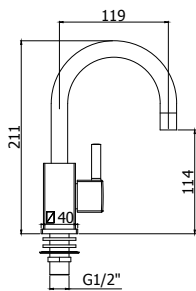

◎ **LES 081-085CR**

Miscelatore lavabo prolungato, con/*senza* scarico  
Tall wash basin mixer with/*without* pop up waste

◎ **LEA 878-877CR**

Miscelatore lavabo canna **piatta** orientabile con/*senza* scarico  
Wash basin mixer **rectangular** swivel spout with/*without* pop up waste

◎ **LES 131-135CR**

Miscelatore bidet con/*senza* scarico  
Bidet mixer with/*without* pop up waste

◎ **LEA 838-837CR**

Miscelatore bidet canna **piatta** orientabile con/*senza* scarico  
Bidet mixer with **rectangular** swivel spout with/*without* pop up waste