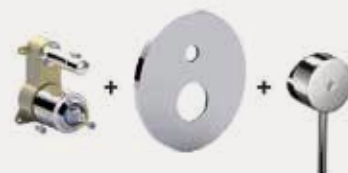

REFINED

Small flagship for elegance and refinement, LIGHT series shines for the harmony of proportions and the simplicity of its round shape. Of particular importance, LIGHT line is completed by the floor mounting models: free standing basin mixer and free standing bath mixer with hand shower and diverter.

© LIG 978CR + ZPRO250CR

light

© LIG 071CR

© LIG 081ST

Video istruzioni Pbox
Pbox video instructions

◎ **PBOX 001**

Set incasso universale
per miscelatori doccia
*Universal Concealed
Box for mixers*

*Da abbinare solo con
LIG BOX010 - LIG BOX015
**To be completed only with
LIG BOX010 - LIG BOX015*

◎ **LIG BOX010CR**

Set esterno miscelatore
incasso doccia senza deviatore
*External set for concealed
shower mixer without diverter*

*Da abbinare
solo con PBOX 001
**To be completed
only with PBOX 001*

◎ **LIG BOX015CR**

Set esterno miscelatore
incasso doccia con deviatore
*External set for concealed
shower mixer with diverter*

*Da abbinare
solo con PBOX 001
**To be completed
only with PBOX 001*

◎ **LIG 010-011CR**

Miscelatore incasso doccia/Piastra Ø 116 e 110 mm
Concealed shower mixer/Wall plate Ø 116 and 110 mm