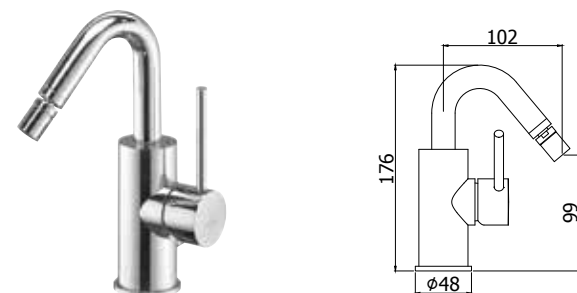

◎ LIG 047-048CR

Batteria miscelatore bordo vasca con doccia estraibile, con/senza bocca erogazione
Deck mounted bath mixer with pull out hand-shower, with/without spout

◎ LIG 006CR70-007CR70

Miscelatore incasso con bocca erogazione a muro 175 mm / 245 mm
Concealed two-hole basin mixer with wall spout 175 mm / 245 mm

◎ LIG 101-103CR/M

Miscelatore lavabo incasso con bocca erogazione a muro 175 mm / 245 mm
Concealed wash basin mixer with wall spout 175 mm / 245 mm

◎ LIG 078-077CR

Miscelatore lavabo canna **tonda** orientabile con/senza scarico
*Wash basin mixer with **round** swivel spout with/without pop up waste*

◎ LIG 978-977CR

Miscelatore lavabo canna **tonda** orientabile con/senza scarico
*Wash basin mixer with **round** swivel spout with/without pop up waste*

◎ LIG 138-137CR

Miscelatore bidet canna **tonda** orientabile con/senza scarico
*Bidet mixer with **round** swivel spout with/without pop up waste*