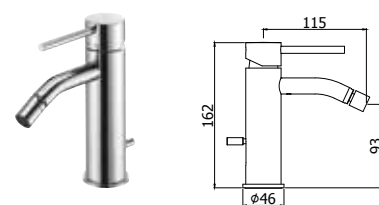

◎ **LIG 031CR**

Miscelatore lavabo a pavimento
Free-standing basin mixer

◎ **LIG 071-075CR**

Miscelatore lavabo con/senza scarico
Wash basin mixer with/without pop up waste

◎ **LIG 081-085CR**

Miscelatore lavabo prolungato con/senza scarico
Tall wash basin mixer with/without pop up waste