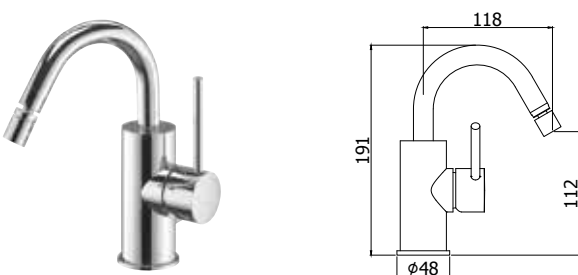

◎ LIG 047-048CR

Batteria miscelatore bordo vasca con doccia estraibile, con/senza bocca erogazione
Deck mounted bath mixer with pull out hand-shower, with/without spout

◎ LIG 006CR70-007CR70

Miscelatore incasso con bocca erogazione a muro 175 mm / 245 mm
Concealed two-hole basin mixer with wall spout 175 mm / 245 mm

◎ LIG 101-103CR/M

Miscelatore lavabo incasso con bocca erogazione a muro 175 mm / 245 mm
Concealed wash basin mixer with wall spout 175 mm / 245 mm

◎ LIG 078-077CR

Miscelatore lavabo canna **tonda** orientabile con/senza scarico
*Wash basin mixer with **round** swivel spout with/without pop up waste*

◎ LIG 978-977CR

Miscelatore lavabo canna **tonda** orientabile con/senza scarico
*Wash basin mixer with **round** swivel spout with/without pop up waste*

◎ LIG 138-137CR

Miscelatore bidet canna **tonda** orientabile con/senza scarico
*Bidet mixer with **round** swivel spout with/without pop up waste*