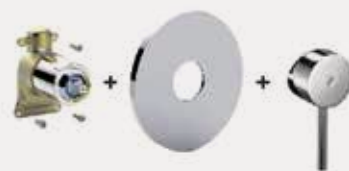

REFINED

Small flagship for elegance and refinement, LIGHT series shines for the harmony of proportions and the simplicity of its round shape. Of particular importance, LIGHT line is completed by the floor mounting models: free standing basin mixer and free standing bath mixer with hand shower and diverter.

© LIG 978CR + ZPRO250CR

light

© LIG 071CR

© LIG 081ST

Video istruzioni Pbox
Pbox video instructions

◎ **PBOX 001**

Set incasso universale
per miscelatori doccia
*Universal Concealed
Box for mixers*

*Da abbinare solo con
LIG BOX010 - LIG BOX015
**To be completed only with
LIG BOX010 - LIG BOX015*

◎ **LIG BOX010CR**

Set esterno miscelatore
incasso doccia senza deviatore
*External set for concealed
shower mixer without diverter*

*Da abbinare
solo con PBOX 001
**To be completed
only with PBOX 001*

◎ **LIG BOX015CR**

Set esterno miscelatore
incasso doccia con deviatore
*External set for concealed
shower mixer with diverter*

*Da abbinare
solo con PBOX 001
**To be completed
only with PBOX 001*

◎ **LIG 010-011CR**

Miscelatore incasso doccia/Piastra Ø 116 e 110 mm
Concealed shower mixer/Wall plate Ø 116 and 110 mm