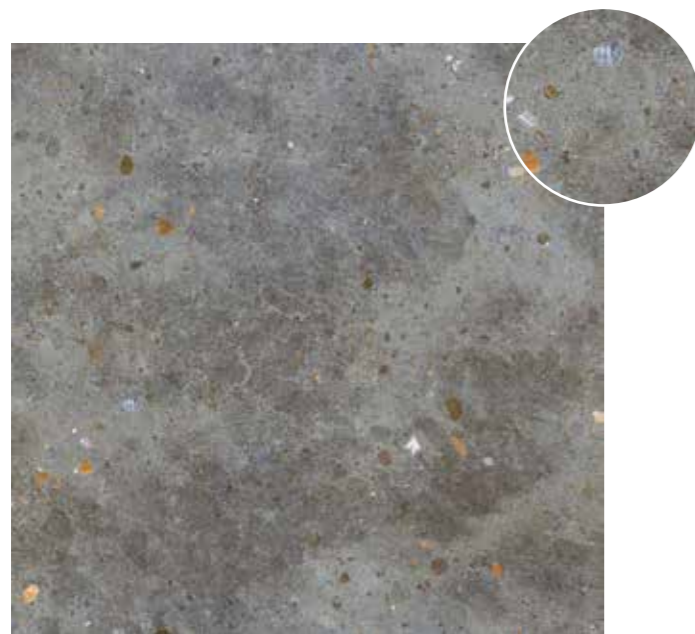

Polivalente
Versatile

Mate
Matt

Muy Destonificado
Very Destonified

No repetitivo
No Repeat

Anti hielo
Frost proof

BALDOCER

MATE . MATT

Limit Pearl 80 x 80 cm.
Limit Pearl 60 x 60 cm.

P8080LB
P6060LB

Limit Grey 80 x 80 cm.
Limit Grey 60 x 60 cm.

P8080LB
P6060LB

Disponible en todos los colores
Available in all colors

Rodapié / Skirting Limit
11 x 80 cm. TR-31 [PCK. 12]
10 X 60 cm. TR-22 [PCK. 15]