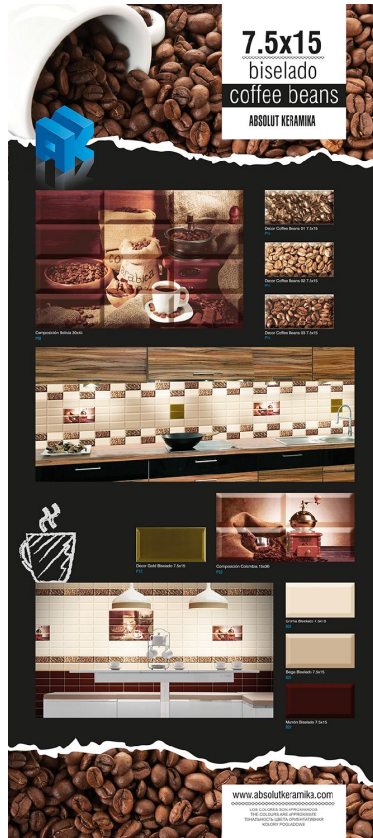

Coffee beans 7.5x15

Created on_18/12/15

ABSOLUT KERAMIKA

www.absolutkeramika.com

Gallery

tel.: (+34) 964 657 738
fax: (+34) 964 322 151

info@absolutkeramika.com
www.absolutkeramika.com

The results shown are approximate. This document does not constitute a contractual relationship. To order or check availability of products, contact the company.

Coffee beans 7.5x15

Created on_18/12/15

ABSOLUT KERAMIKA

www.absolutkeramika.com

Decor

DECOR COFFEE BEANS 02 7.5X15
P14

DECOR COFFEE BEANS 03 7.5X15
P14

DECOR COFFEE BEANS 01 7.5X15
P14

COMPOSICION BOLIVIA 30X45
P98

COMPOSICION COLOMBIA 15X30
P33

Base

BEIGE BISELADO BRILLO 7.5X15
B31

CREMA BISELADO BRILLO 7.5X15
B31

MARRON BISELADO BRILLO 7.5X15
B33

Packing

Size	Pieces/Box	m2/Box	Kg/Box	Boxes/Pallet	m2/Pallet	Kg/Pallet
7.5x15	12		1.74			
7.5x15	60	0.68	8.7	96	64.2	850.2

Coffee beans 7.5x15

Created on_18/12/15

ABSOLUT KERAMIKA

www.absolutkeramika.com

Merchandising

PT COFFEE BEANS 7.5x15
BISELADO (100.5x192.5)

PE COFFEE BEANS 7.5x15
BISELADO (80x180)