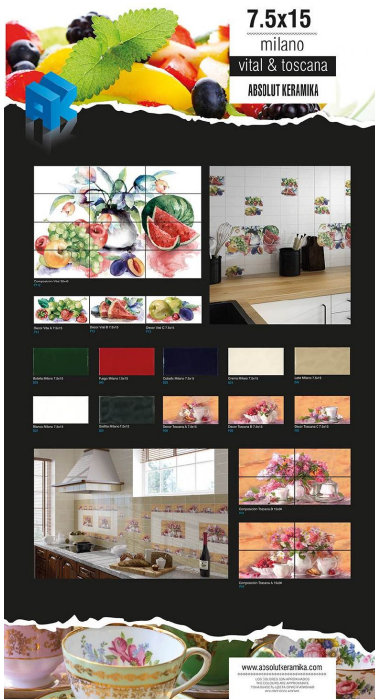

PT VITAL & TOSCANA 7.5X15
MILANO (100.5x192.5)