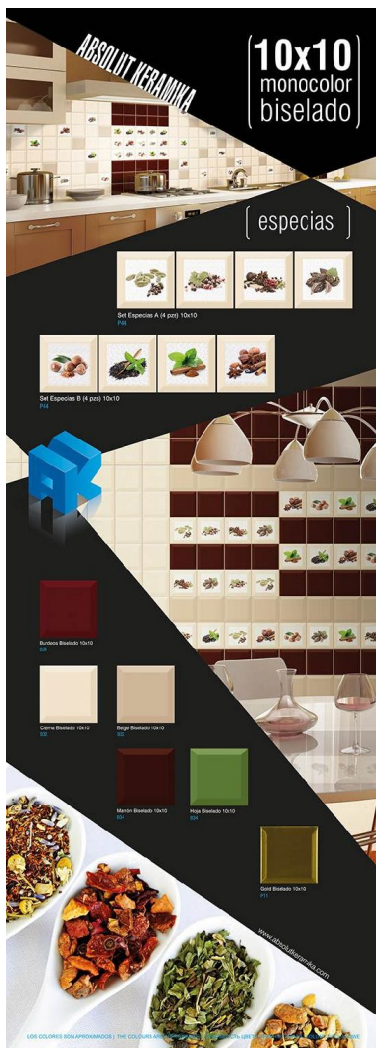

Especias biselado 10x10

Created on_17/12/15

ABSOLUT KERAMIKA

www.absolutkeramika.com

Gallery

tel.: (+34) 964 657 738
fax: (+34) 964 322 151

info@absolutkeramika.com
www.absolutkeramika.com

The results shown are approximate. This document does not constitute a contractual relationship. To order or check availability of products, contact the company.

MARRON BISELADO BRILLO 10X10
B43

Especias biselado 10x10

Created on_17/12/15

ABSOLUT KERAMIKA
www.absolutkeramika.com

Packing

Size	Pieces/Box	m2/Box	Kg/Box	Boxes/Pallet	m2/Pallet	Kg/Pallet
10x10	24	0.24	3.48			
10x10	72	0.72	10.2	72		86.4
10x10	72	0.72	10.2	72		

Merchandising

PE ESPECIAS 10X10 BISELADO
(63x180)