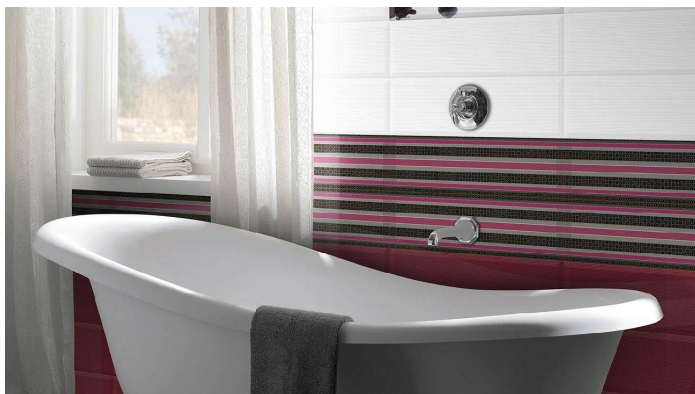

tel.: (+34) 964 657 738
fax: (+34) 964 322 151

info@absolutkeramika.com
www.absolutkeramika.com

The results shown are approximate. This document does not constitute a contractual relationship. To order or check availability of products, contact the company.