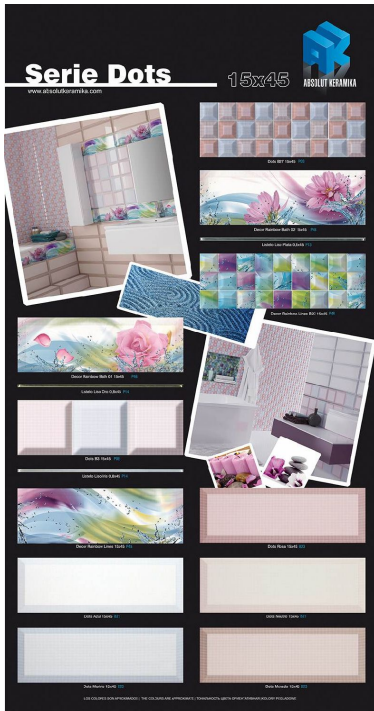

Merchandising

PT DOTS RAINBOW BATH 15x45
(100.5x192.5)

PT DOTS RAINBOW KITCHEN 15x45
(100.5x192.5)

PE DOTS RAINBOW BATH 15x45
(80x180)

Rainbow 15x45

Created on_23/12/15

ABSOLUT KERAMIKA

www.absolutkeramika.com