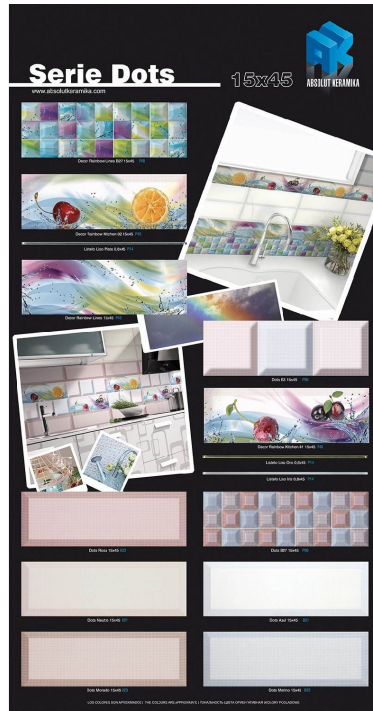

Merchandising

PT DOTS RAINBOW BATH 15x45
(100.5x192.5)

PT DOTS RAINBOW KITCHEN 15x45
(100.5x192.5)

PE DOTS RAINBOW BATH 15x45
(80x180)

Rainbow 15x45

Created on_23/12/15

ABSOLUT KERAMIKA

www.absolutkeramika.com