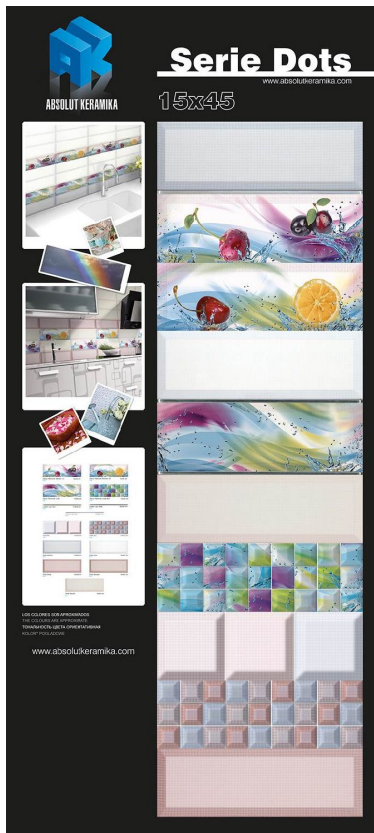

Merchandising

PT DOTS RAINBOW BATH 15x45
(100.5x192.5)

PT DOTS RAINBOW KITCHEN 15x45
(100.5x192.5)

PE DOTS RAINBOW BATH 15x45
(80x180)

Rainbow 15x45

Created on_23/12/15

ABSOLUT KERAMIKA

www.absolutkeramika.com