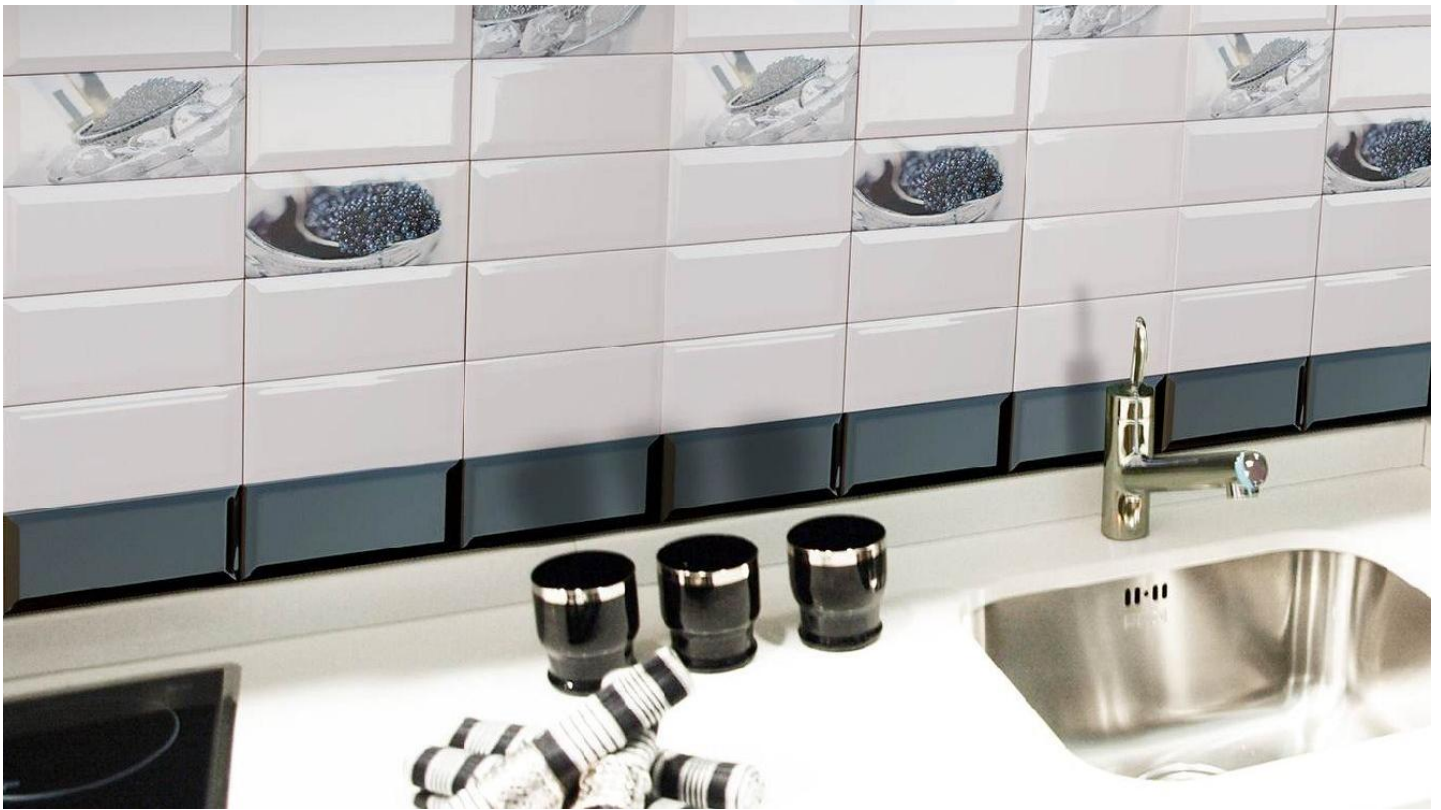

Black caviar 10x20

Created on_18/12/15

ABSOLUT KERAMIKA

www.absolutkeramika.com

Decor