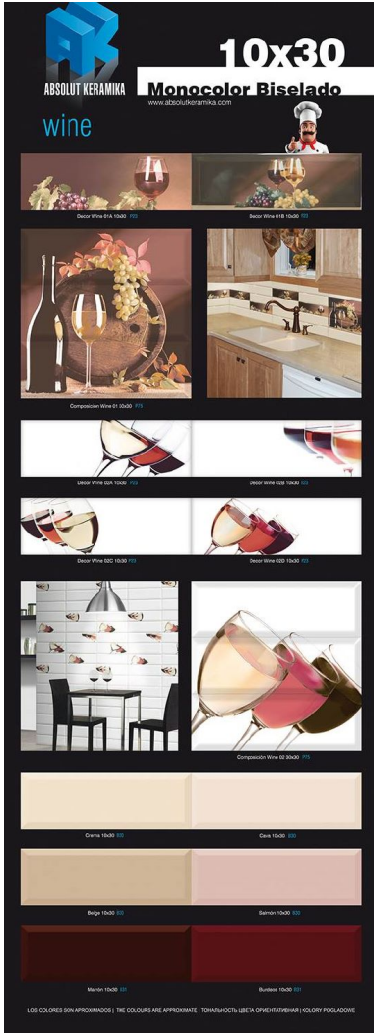

PE WINE 10X30 (63X180)