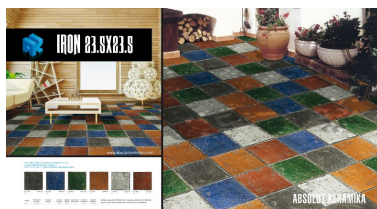

PT IRON MIX 23.5X23.5 (1925X1005)