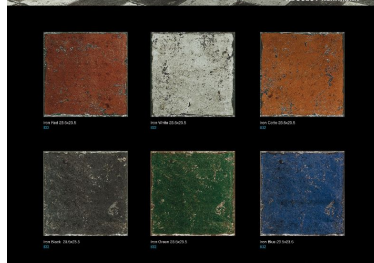

PT IRON SEPARADO 23.5X23.5 (1925X1005)