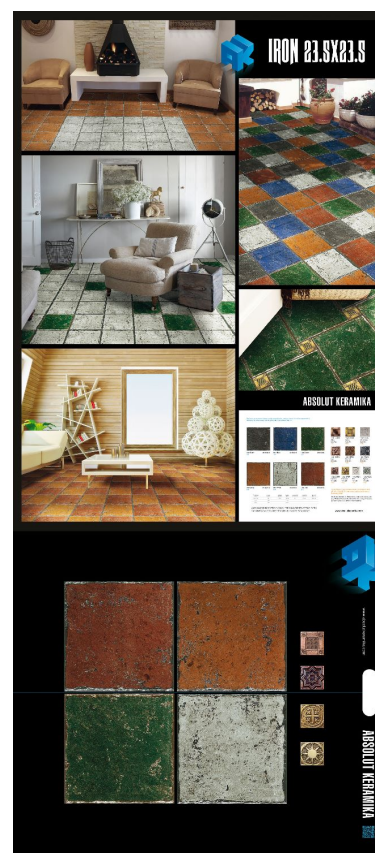

Iron 23.5x23.5

Created on_21/12/15

ABSOLUT KERAMIKA

www.absolutkeramika.com

Base

IRON BLACK 23.5X23.5
B32

IRON BLUE 23.5X23.5
B32

IRON COTTO 23.5X23.5
B32

IRON GREEN 23.5X23.5
B32

IRON RED 23.5X23.5
B32

IRON WHITE 23.5X23.5
B32

Iron 23.5x23.5

Created on_21/12/15

ABSOLUT KERAMIKA

www.absolutkeramika.com

Packing

Size	Pieces/Box	m2/Box	Kg/Box	Boxes/Pallet	m2/Pallet	Kg/Pallet
23.5x23.5	18	0.994	21.98	63	62.622	1384.65

Merchandising

PT IRON MIX 23.5X23.5 (1925X1005)

PT IRON SEPARADO 23.5X23.5 (1925X1005)

PE IRON CALIDO 23.5X23.5 (180X80)

Iron 23.5x23.5

Created on_21/12/15

ABSOLUT KERAMIKA

www.absolutkeramika.com

PE IRON FRIO 23.5X23.5 (180X80)