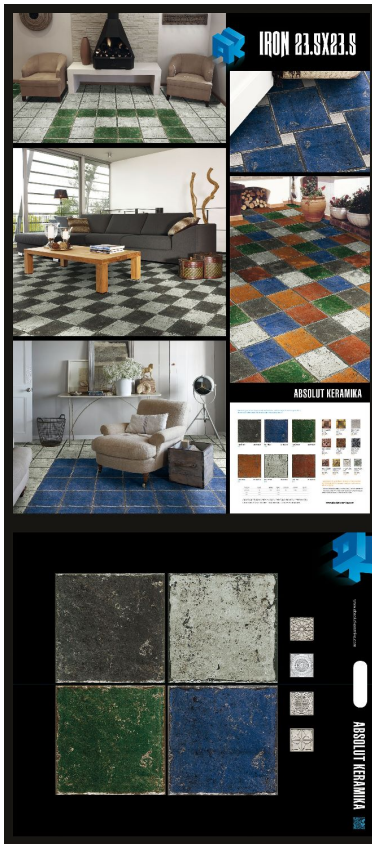

Iron 23.5x23.5

Created on_21/12/15

ABSOLUT KERAMIKA

www.absolutkeramika.com

Base

IRON BLACK 23.5X23.5
B32

IRON BLUE 23.5X23.5
B32

IRON COTTO 23.5X23.5
B32

IRON GREEN 23.5X23.5
B32

IRON RED 23.5X23.5
B32

IRON WHITE 23.5X23.5
B32

Iron 23.5x23.5

Created on_21/12/15

ABSOLUT KERAMIKA

www.absolutkeramika.com

Packing

Size	Pieces/Box	m2/Box	Kg/Box	Boxes/Pallet	m2/Pallet	Kg/Pallet
23.5x23.5	18	0.994	21.98	63	62.622	1384.65

Merchandising

PT IRON MIX 23.5X23.5 (1925X1005)

PT IRON SEPARADO 23.5X23.5 (1925X1005)

PE IRON CALIDO 23.5X23.5 (180X80)

Iron 23.5x23.5

Created on_21/12/15

ABSOLUT KERAMIKA

www.absolutkeramika.com

PE IRON FRIO 23.5X23.5 (180X80)