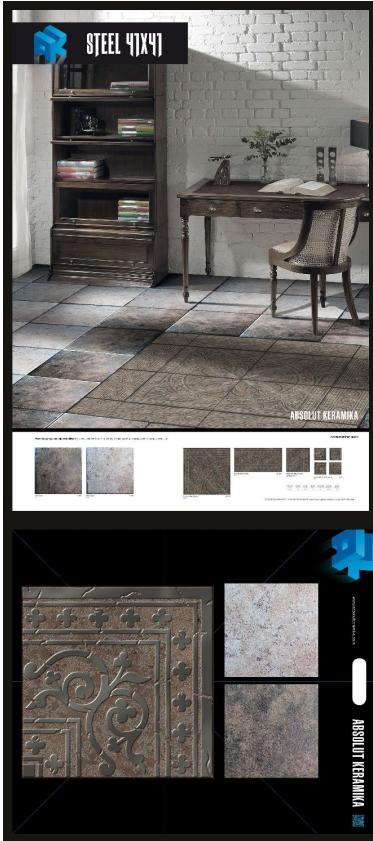

Merchandising

PE STEEL BLACK&WHITE; 41X41
ROSETON (80X180)