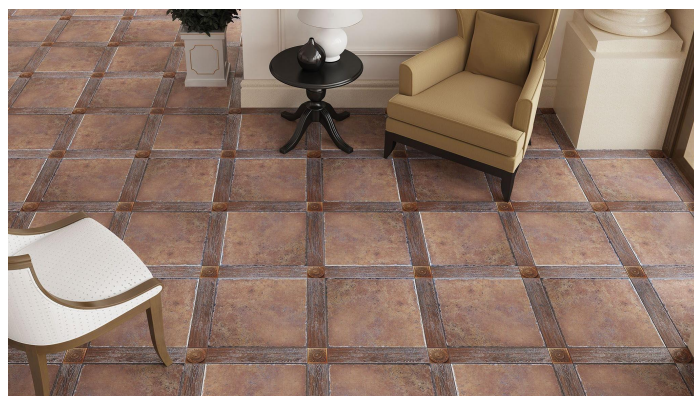

tel.: (+34) 964 657 738
fax: (+34) 964 322 151

info@absolutkeramika.com
www.absolutkeramika.com

The results shown are approximate. This document does not constitute a contractual relationship. To order or check availability of products, contact the company.