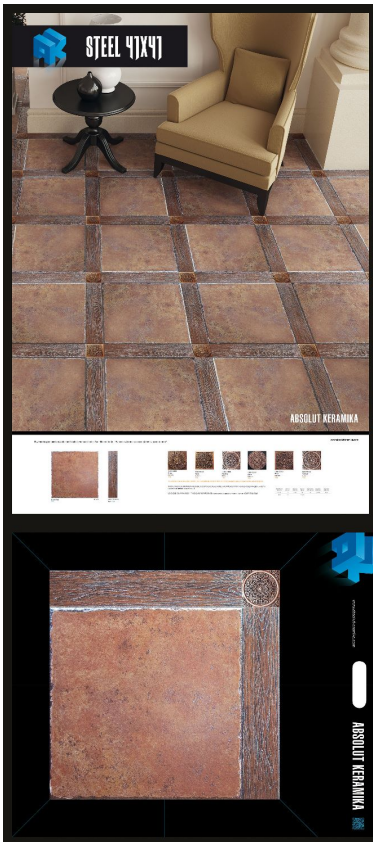

Merchandising

PE STEEL BLACK&WHITE; 41X41
ROSETON (80X180)

PE STEEL BLACK&WHITE; 41X41
WOOD SILVER (80X180)

PE STEEL OCRE 41X41 WOOD
BRONZE (80X180)

Steel 41x41

Created on_24/11/15

ABSOLUT KERAMIKA

www.absolutkeramika.com