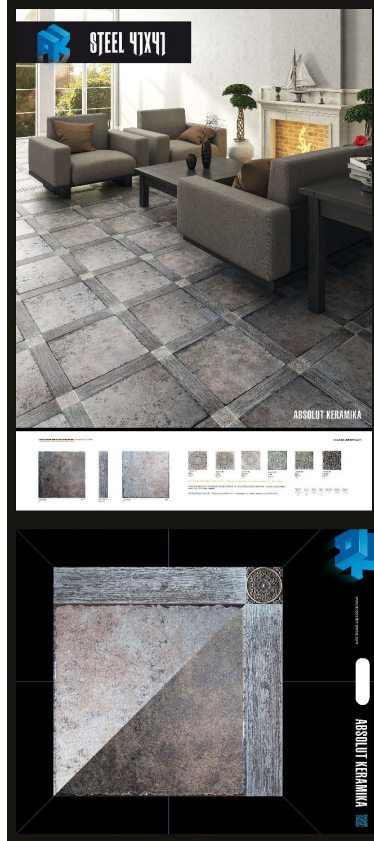

PE STEEL BLACK&WHITE; 41X41
WOOD SILVER (80X180)