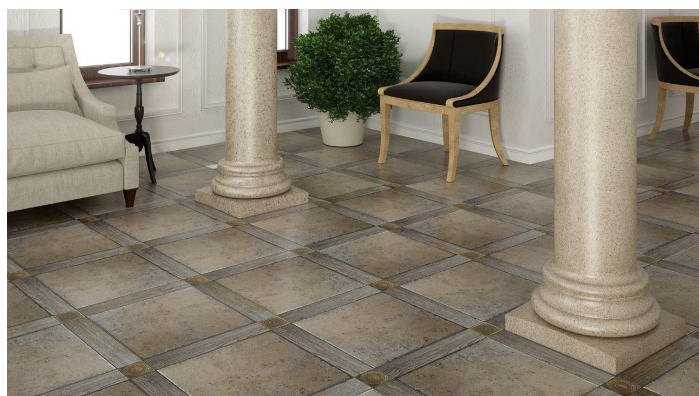

tel.: (+34) 964 657 738
fax: (+34) 964 322 151

info@absolutkeramika.com
www.absolutkeramika.com

The results shown are approximate. This document does not constitute a contractual relationship. To order or check availability of products, contact the company.