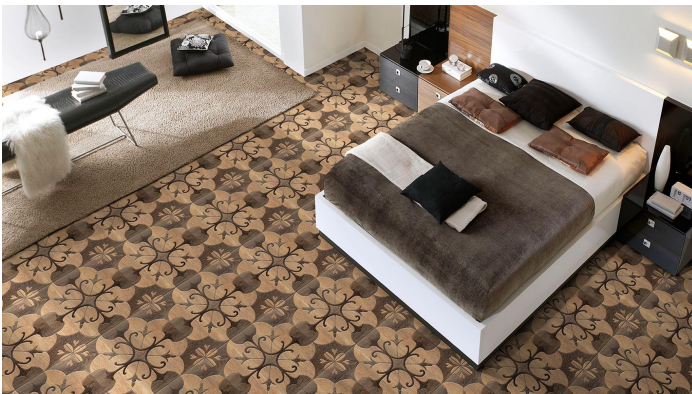

tel.: (+34) 964 657 738
fax: (+34) 964 322 151

info@absolutkeramika.com
www.absolutkeramika.com

The results shown are approximate. This document does not constitute a contractual relationship.
To order or check availability of products, contact the company.