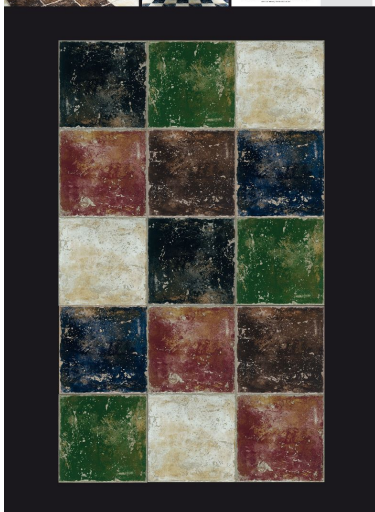

BOHEMIA BURDEAUX 23.5X23.5
B25

BOHEMIA GREEN 23.5X23.5
B25

BOHEMIA WHITE 23.5X23.5
B25

Packing

Size	Pieces/Box	m2/Box	Kg/Box	Boxes/Pallet	m2/Pallet	Kg/Pallet
23.5x23.5	18	0.994	21.98	63	62.622	1384.65

Merchandising