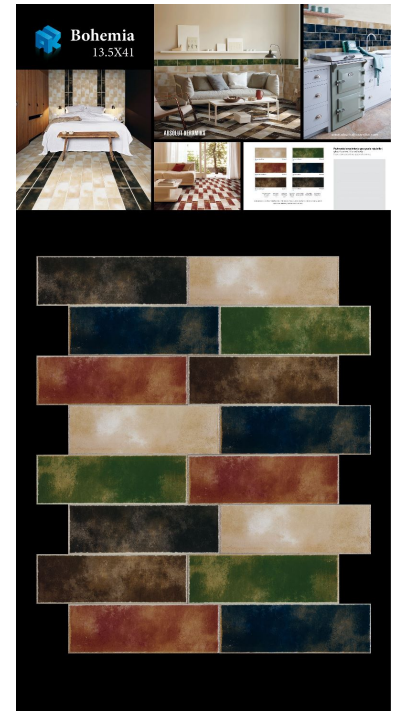

PT CRI BOHEMIA 13.5X41
(1925X1005)