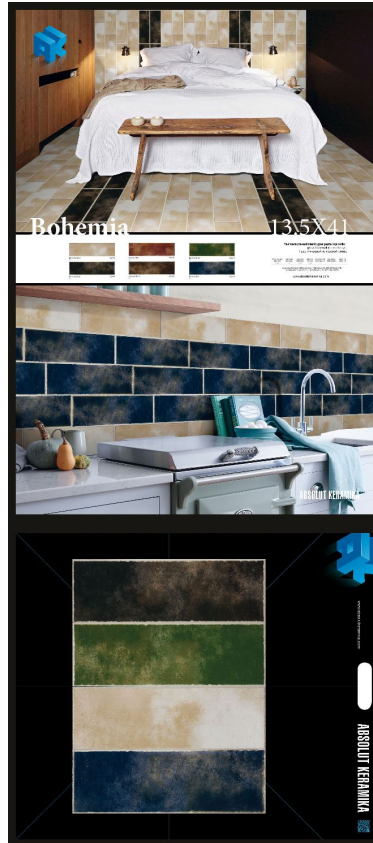

PE BOHEMIA FRIO 13.5X41
(180X80)