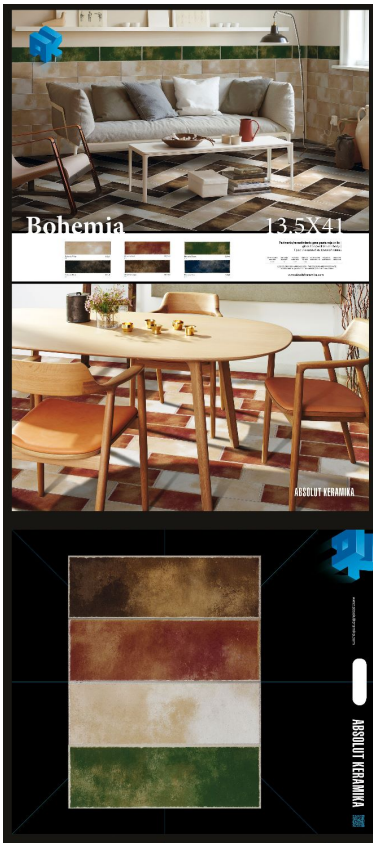

Merchandising

PE BOHEMIA CALIDO 13.5X41
(180X80)