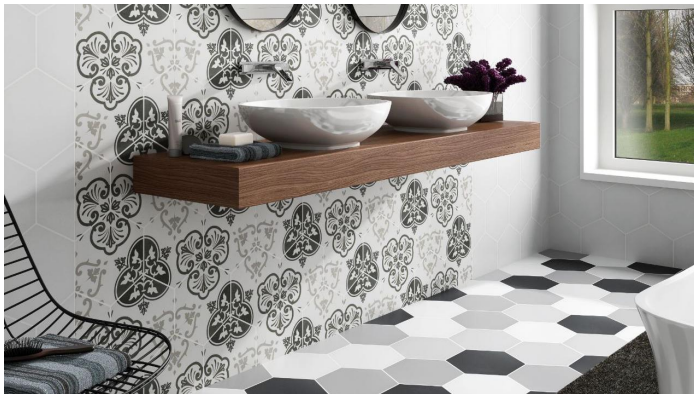

Gallery

Decorated field tile

FANTASY MIX HEX_25
M015

FANTASY PINK HEX_25
M015

Packing

Size	Sales Units	Billing Units	Pieces Box	m2 Box	Kg Box	Boxes Pallet	m2 Pallet	Kg Pallet
25x22	m2	1,04 m2	25	1.04	24	48	49.92	1165