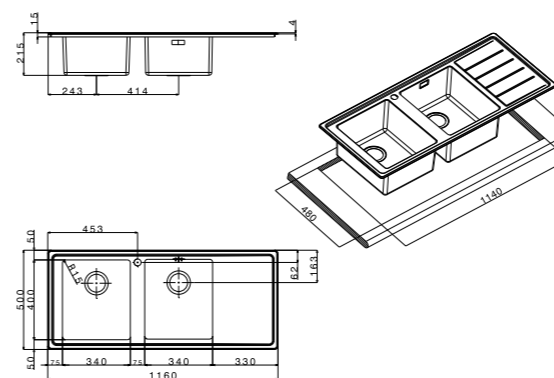

 packed in boxes:
1130 x 600 x 280 mm - 9,8 Kg

included **1**

included **1**

extra **2 3 4**
5

- LNP1002IRBC**
(dx/right)
- LNP1002ILBC**
(sx/left)
- LNP1002FRBC**
(dx/right)
- LNP1002FLBC**
(sx/left)

- size 1160x500 mm
- drain hole 3,5"
- cut-out  1140x480 mm
- base  900 mm
- depth  215 mm
- fitting  4 mm
-  flat
- finish/finitura  brushed/spazzolato

 packed in boxes:
1300 x 610 x 280 mm - 11,50 Kg

included **1**

extra **2 3 4**

- LNPG1161IRBC**
(dx/right)
- LNPG1161ILBC**
(sx/left)

- size 1160x500 mm
- drain hole 3,5"
- cut-out  1140x480 mm
- base  900 mm
- depth  215 mm
- fitting  4 mm
-  flat
- finish/finitura  brushed/spazzolato

 packed in boxes:
1300 x 605 x 280 mm - 9,87 Kg

included **1**

included **1**

extra **2 3 4**
5

- LN1162IRBC**
(dx/right)
- LN1162ILBC**
(sx/left)
- LN1162FRBC**
(dx/right)
- LN1162FLBC**
(sx/left)

mixers

accessories

CI34
Basket

fitting/tipologia

accessories

code
drainer right or left /
gocciolatoio destro o sinistro

- size 770x510 mm
- drain hole 3,5"
- cut-out  740x490 mm
- base  800 mm
- depth  201 mm
- fitting  flat inset
- finish/finitura  brushed/spazzolato