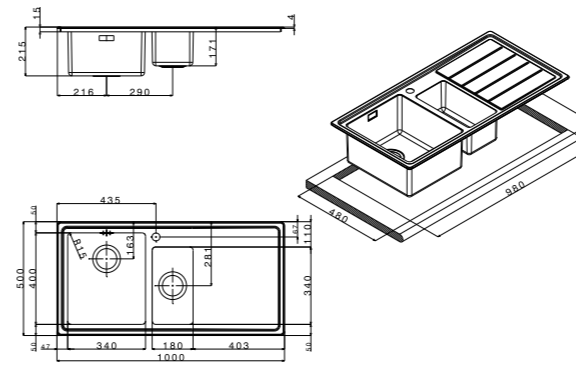

	<p>size 860x500 mm</p> <p>drain hole 3,5"</p> <p>cut-out  840x480 mm</p> <p>base  900 mm</p> <p>depth  215 mm</p> <p>fitting  4 mm</p> <p> flat</p> <p>finish/finitura  brushed/spazzolato</p>	 	 included 1	LNP862IBC
				 included 1
		<p>extra 2 3 4</p> <p>5</p>		
		<p> packed in boxes: 1000 x 610 x 280 mm - 10,3 Kg</p>		

	<p>size 1000x500 mm</p> <p>drain hole 3,5"</p> <p>cut-out  980x480 mm</p> <p>base  800 mm</p> <p>depth  215 mm</p> <p>fitting  4 mm</p> <p> flat</p> <p>finish/finitura  brushed/spazzolato</p>	 	 included 1	LNP1001RBC <i>(dx/right)</i>
				 included 1
		<p>extra 2 3 4</p> <p>5</p>	LNP1001FRBC <i>(dx/right)</i>	
			LNP1001FLBC <i>(sx/left)</i>	
		<p> packed in boxes: 1085 x 605 x 285 mm - 8,46 kg</p>		

code
drainer right or left /
gocciolatoio destro o sinistro

- size 1000x500 mm
- drain hole 3,5"
- cut-out  980x480 mm
- base  800 mm
- depth  215 mm
- fitting  4 mm
-  flat
- finish/finitura  brushed/spazzolato

 packed in boxes:
1130 x 600 x 280 mm - 9,8 Kg

included **1**

included **1**

extra **2 3 4**
5

- LNP1002IRBC**
(dx/right)
- LNP1002ILBC**
(sx/left)
- LNP1002FRBC**
(dx/right)
- LNP1002FLBC**
(sx/left)

- size 1160x500 mm
- drain hole 3,5"
- cut-out  1140x480 mm
- base  900 mm
- depth  215 mm
- fitting  4 mm
-  flat
- finish/finitura  brushed/spazzolato