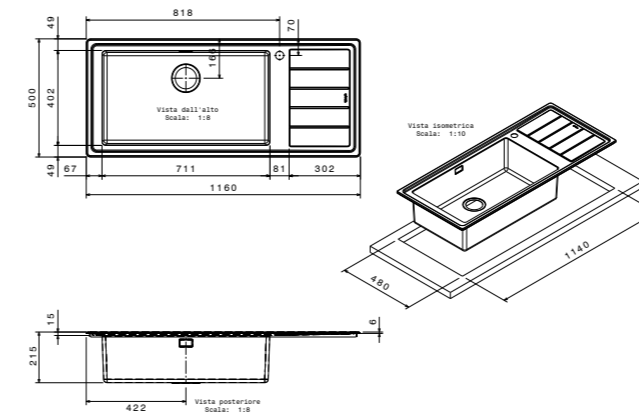

code
drainer right or left /
gocciolatoio destro o sinistro

- size 1000x500 mm
- drain hole 3,5"
- cut-out  980x480 mm
- base  800 mm
- depth  215 mm
- fitting  4 mm
-  flat
- finish/finitura  brushed/spazzolato

 packed in boxes:
1130 x 600 x 280 mm - 9,8 Kg

included **1**

included **1**

extra **2 3 4**
5

- LNP1002IRBC**
(dx/right)
- LNP1002ILBC**
(sx/left)
- LNP1002FRBC**
(dx/right)
- LNP1002FLBC**
(sx/left)

- size 1160x500 mm
- drain hole 3,5"
- cut-out  1140x480 mm
- base  900 mm
- depth  215 mm
- fitting  4 mm
-  flat
- finish/finitura  brushed/spazzolato

 packed in boxes:
1300 x 610 x 280 mm - 11,50 Kg

included **1**

extra **2 3 4**

- LNPG1161IRBC**
(dx/right)
- LNPG1161ILBC**
(sx/left)

- size 1160x500 mm
- drain hole 3,5"
- cut-out  1140x480 mm
- base  900 mm
- depth  215 mm
- fitting  4 mm
-  flat
- finish/finitura  brushed/spazzolato

 packed in boxes:
1300 x 605 x 280 mm - 9,87 Kg

included **1**

included **1**

extra **2 3 4**
5

- LN1162IRBC**
(dx/right)
- LN1162ILBC**
(sx/left)
- LN1162FRBC**
(dx/right)
- LN1162FLBC**
(sx/left)

mixers

accessories