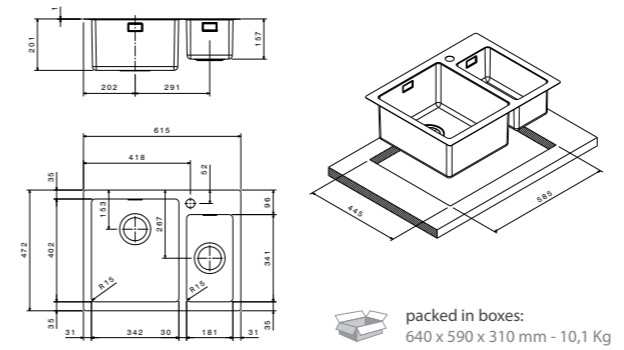

 packed in boxes:
1130 x 600 x 280 mm - 9,8 Kg

included **1**

included **1**

extra **2 3 4**
5

- LNP1002IRBC**
(dx/right)
- LNP1002ILBC**
(sx/left)
- LNP1002FRBC**
(dx/right)
- LNP1002FLBC**
(sx/left)

- size 1160x500 mm
- drain hole 3,5"
- cut-out  1140x480 mm
- base  900 mm
- depth  215 mm
- fitting  4 mm
-  flat
- finish/finitura  brushed/spazzolato

 packed in boxes:
1300 x 610 x 280 mm - 11,50 Kg

included **1**

extra **2 3 4**

- LNPG1161IRBC**
(dx/right)
- LNPG1161ILBC**
(sx/left)

- size 1160x500 mm
- drain hole 3,5"
- cut-out  1140x480 mm
- base  900 mm
- depth  215 mm
- fitting  4 mm
-  flat
- finish/finitura  brushed/spazzolato

CI34
Basket

fitting/tipologia

accessories

code
drainer right or left /
gocciolatoio destro o sinistro

- size 770x510 mm
- drain hole 3,5"
- cut-out  740x490 mm
- base  800 mm
- depth  201 mm
- fitting  flat inset
- finish/finitura  brushed/spazzolato

- included **1**
- extra **2** **3**

LNP77FBC

- size 565x510 mm
- drain hole 3,5"
- cut-out  585x445 mm
- base  600 mm
- depth  201 mm
- fitting  flat inset
- finish/finitura  brushed/spazzolato

- included **1**
- extra **2** **3**