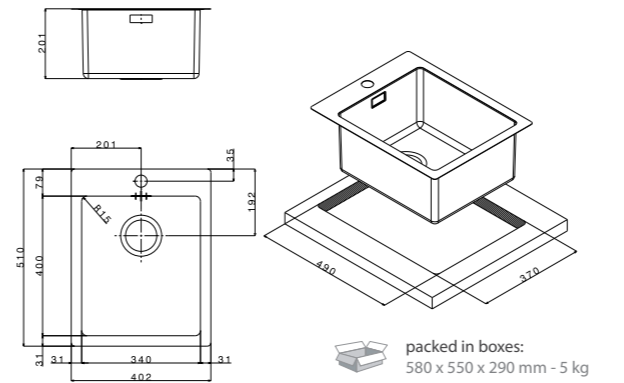

CI34
Basket

fitting/tipologia

accessories

code
drainer right or left /
gocciolatoio destro o sinistro

- size 770x510 mm
- drain hole 3,5"
- cut-out  740x490 mm
- base  800 mm
- depth  201 mm
- fitting  flat inset
- finish/finitura  brushed/spazzolato

- included **1**
- extra **2** **3**

LNP77FBC

- size 565x510 mm
- drain hole 3,5"
- cut-out  585x445 mm
- base  600 mm
- depth  201 mm
- fitting  flat inset
- finish/finitura  brushed/spazzolato

- included **1**
- extra **2** **3**

LNP3418FBC

- size 561x510 mm
- drain hole 3,5"
- cut-out  530x490 mm
- base  600 mm
- depth  201 mm
- fitting  flat inset
- finish/finitura  brushed/spazzolato

- included **1**
- extra **2** **3**

LNP50FBC

- size 402x510 mm
- drain hole 3,5"
- cut-out  370x490 mm
- base  450 mm
- depth  201 mm
- fitting  flat inset
- finish/finitura  brushed/spazzolato

- included **1**
- extra **2** **3**

LNP40FBC

mixers

accessories