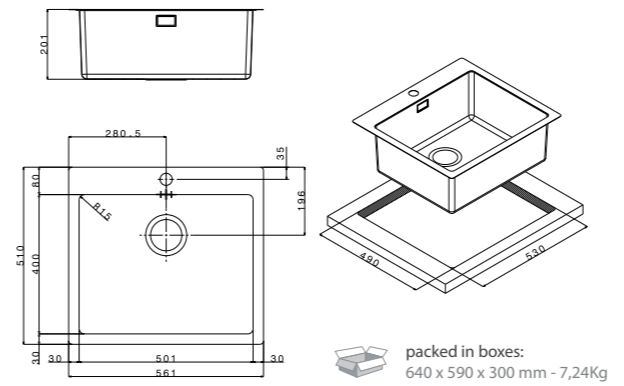

CI34
Basket

fitting/tipologia

accessories

code
drainer right or left /
gocciolatoio destro o sinistro

- size 770x510 mm
- drain hole 3,5"
- cut-out  740x490 mm
- base  800 mm
- depth  201 mm
- fitting  flat inset
- finish/finitura  brushed/spazzolato

- included **1**
- extra **2** **3**

LNP77FBC

- size 565x510 mm
- drain hole 3,5"
- cut-out  585x445 mm
- base  600 mm
- depth  201 mm
- fitting  flat inset
- finish/finitura  brushed/spazzolato

- included **1**
- extra **2** **3**

LNP3418FBC

- size 561x510 mm
- drain hole 3,5"
- cut-out  530x490 mm
- base  600 mm
- depth  201 mm
- fitting  flat inset
- finish/finitura  brushed/spazzolato

- included **1**
- extra **2** **3**

LNP50FBC

- size 402x510 mm
- drain hole 3,5"
- cut-out  370x490 mm
- base  450 mm
- depth  201 mm
- fitting  flat inset
- finish/finitura  brushed/spazzolato

- included **1**
- extra **2** **3**

LNP40FBC

mixers

accessories