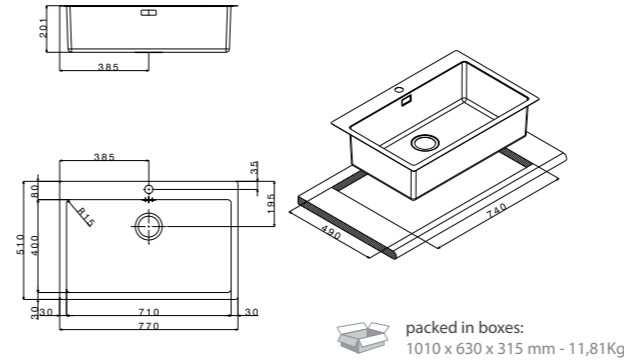

 packed in boxes:
1130 x 600 x 280 mm - 9,8 Kg

included **1**

included **1**

extra **2 3 4**
5

- LNP1002IRBC**
(dx/right)
- LNP1002ILBC**
(sx/left)
- LNP1002FRBC**
(dx/right)
- LNP1002FLBC**
(sx/left)

- size 1160x500 mm
- drain hole 3,5"
- cut-out  1140x480 mm
- base  900 mm
- depth  215 mm
- fitting  4 mm
-  flat
- finish/finitura  brushed/spazzolato

CI34
Basket

fitting/tipologia

accessories

code
drainer right or left /
gocciolatoio destro o sinistro

- size 770x510 mm
- drain hole 3,5"
- cut-out  740x490 mm
- base  800 mm
- depth  201 mm
- fitting  flat inset
- finish/finitura  brushed/spazzolato

- included **1**
- extra **2** **3**

LNP77FBC

- size 565x510 mm
- drain hole 3,5"
- cut-out  585x445 mm
- base  600 mm
- depth  201 mm
- fitting  flat inset
- finish/finitura  brushed/spazzolato

- included **1**
- extra **2** **3**

- size 402x510 mm
- drain hole 3,5"
- cut-out  370x490 mm
- base  450 mm
- depth  201 mm
- fitting  flat inset
- finish/finitura  brushed/spazzolato

- included **1**
- extra **2** **3**

LNP40FBC

mixers

accessories