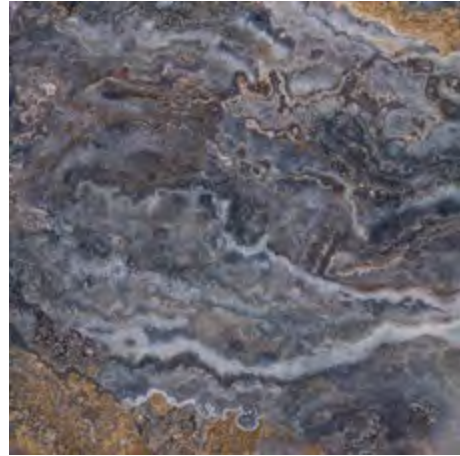

GLAZED PORCELAIN STONEWARE + STD BODY + RECTIFIED + PREMIUM POLISHED
GRES PORCELANICO ESMALTADO + PASTA STD + RECTIFICADO + PULIDO PREMIUM

Bla **GL**

120x120 cm/48"x48" + 60x120 cm/24"x48"

LINZ WHITE POLISHED

LINZ BLUE POLISHED

LINZ BROWN POLISHED

LINZ BROWN POLISHED
120x120 cm/48"x48" RC PL
↘

MARBLE
MÁRMOL

ORION

GLAZED PORCELAIN STONEWARE + STD BODY + RECTIFIED + PREMIUM POLISHED
GRES PORCELANICO ESMALTADO + PASTA STD + RECTIFICADO + PULIDO PREMIUM