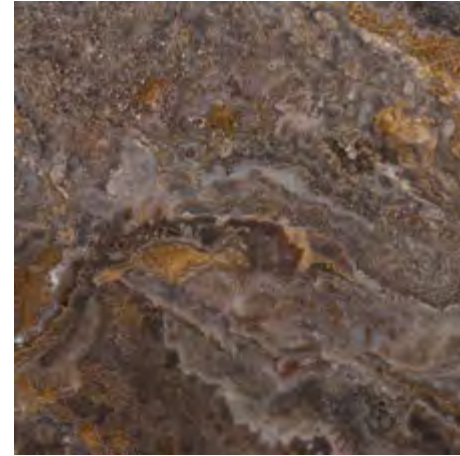

GLAZED PORCELAIN STONEWARE + STD BODY + RECTIFIED + PREMIUM POLISHED
GRES PORCELANICO ESMALTADO + PASTA STD + RECTIFICADO + PULIDO PREMIUM

Bla **GL**

120x120 cm/48"x48" + 60x120 cm/24"x48"

LINZ WHITE POLISHED

LINZ BLUE POLISHED

LINZ BROWN POLISHED

LINZ BROWN POLISHED
120x120 cm/48"x48" RC PL
↘

MARBLE
MÁRMOL

ORION

GLAZED PORCELAIN STONEWARE + STD BODY + RECTIFIED + PREMIUM POLISHED
GRES PORCELANICO ESMALTADO + PASTA STD + RECTIFICADO + PULIDO PREMIUM