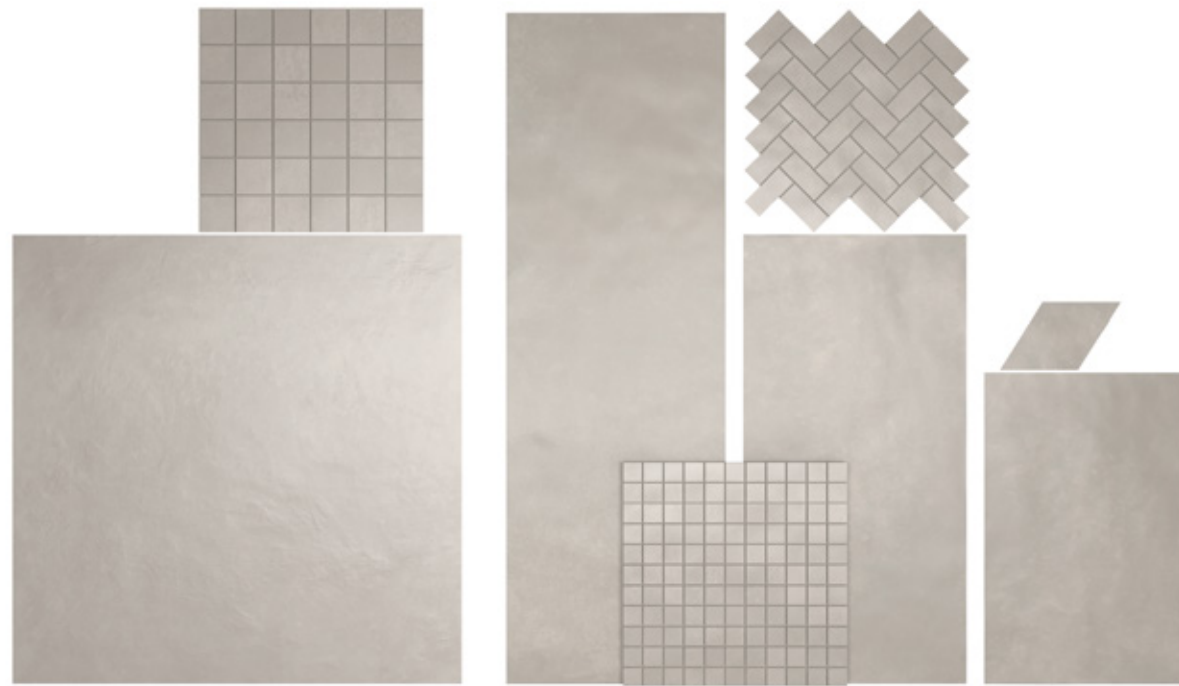

---

OLIVE  
GREEN

Liv'in Olive Green, Liv'in Cloud White 26.7x41.6  
Diamond Liv'in Cloud White, Diamond Liv'in Olive Green, Diamond Liv'in Colonial Blue 10x18  
Floor: Liv'in Luna Grey 60x60

Liv'in

---

LUNA  
GREY