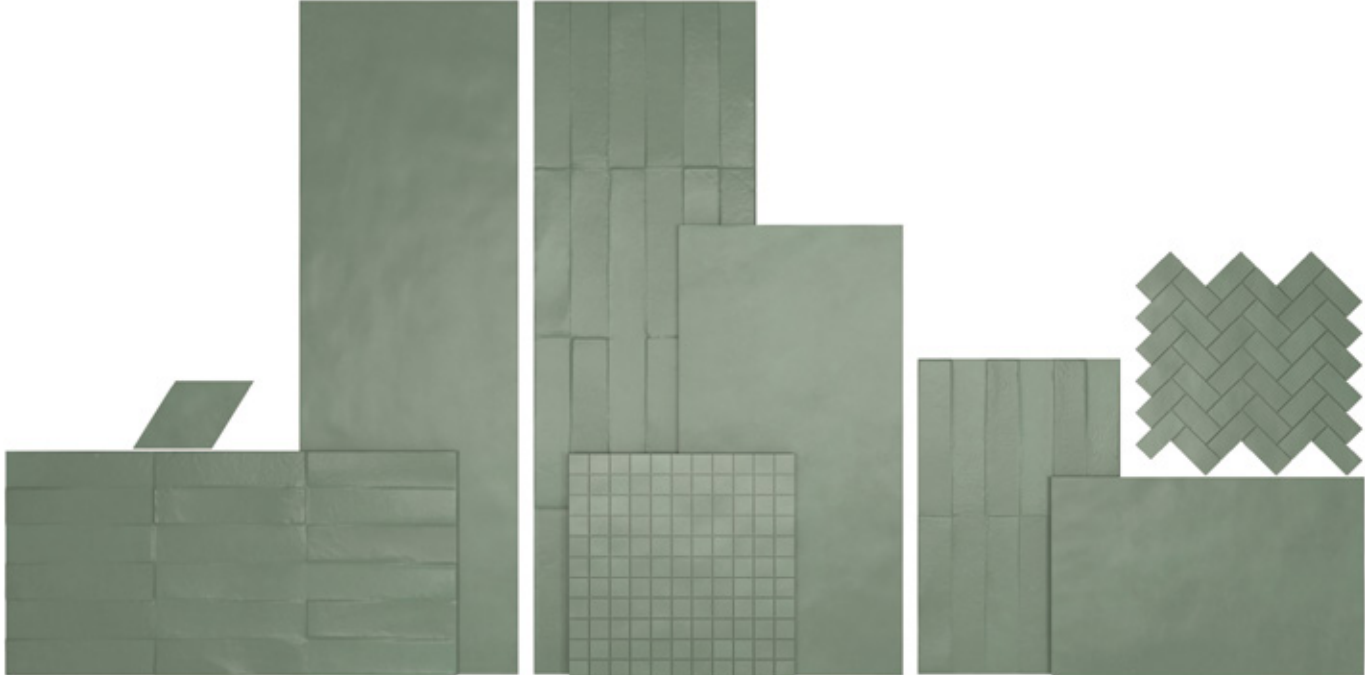

### 5 Formats

---

LEATHER  
GREIGE

Liv'in Olive Green, Liv'in Leather Greige 29.5x59.2 ret.  
Mosaic Herring Liv'in Leather Greige 24.5x27.5  
Floor: Liv'in Leather Greige 59.2x59.2 ret.

Brick Liv'in Olive Green 30x60