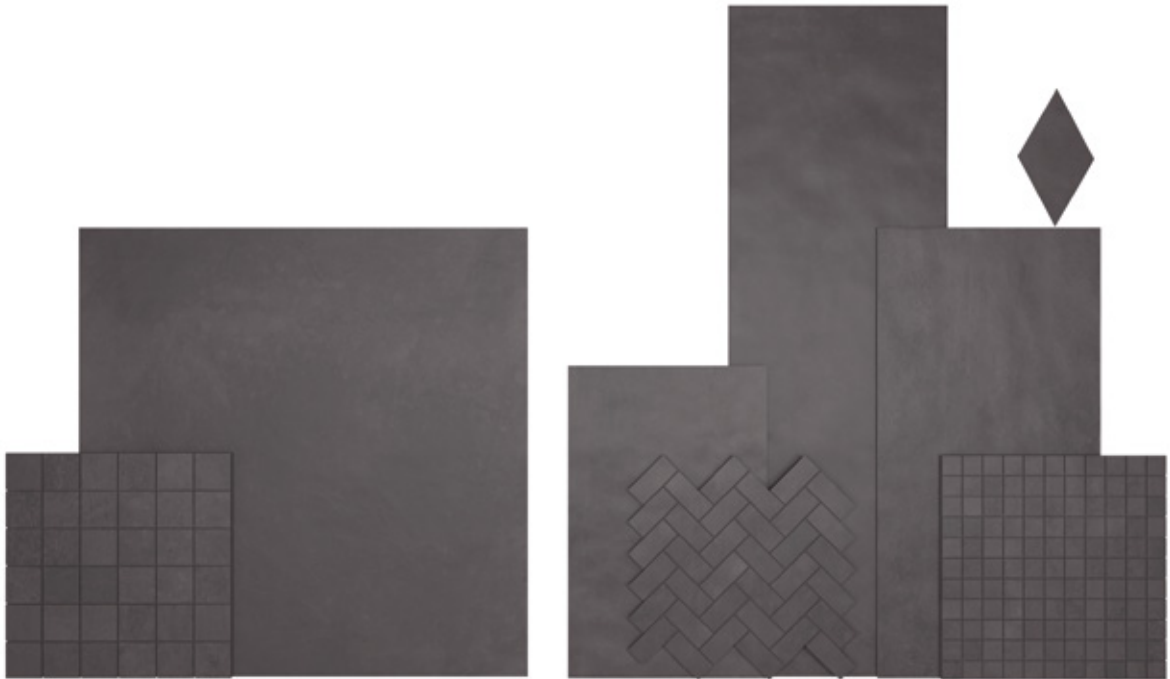

CHARCOAL
BLACK