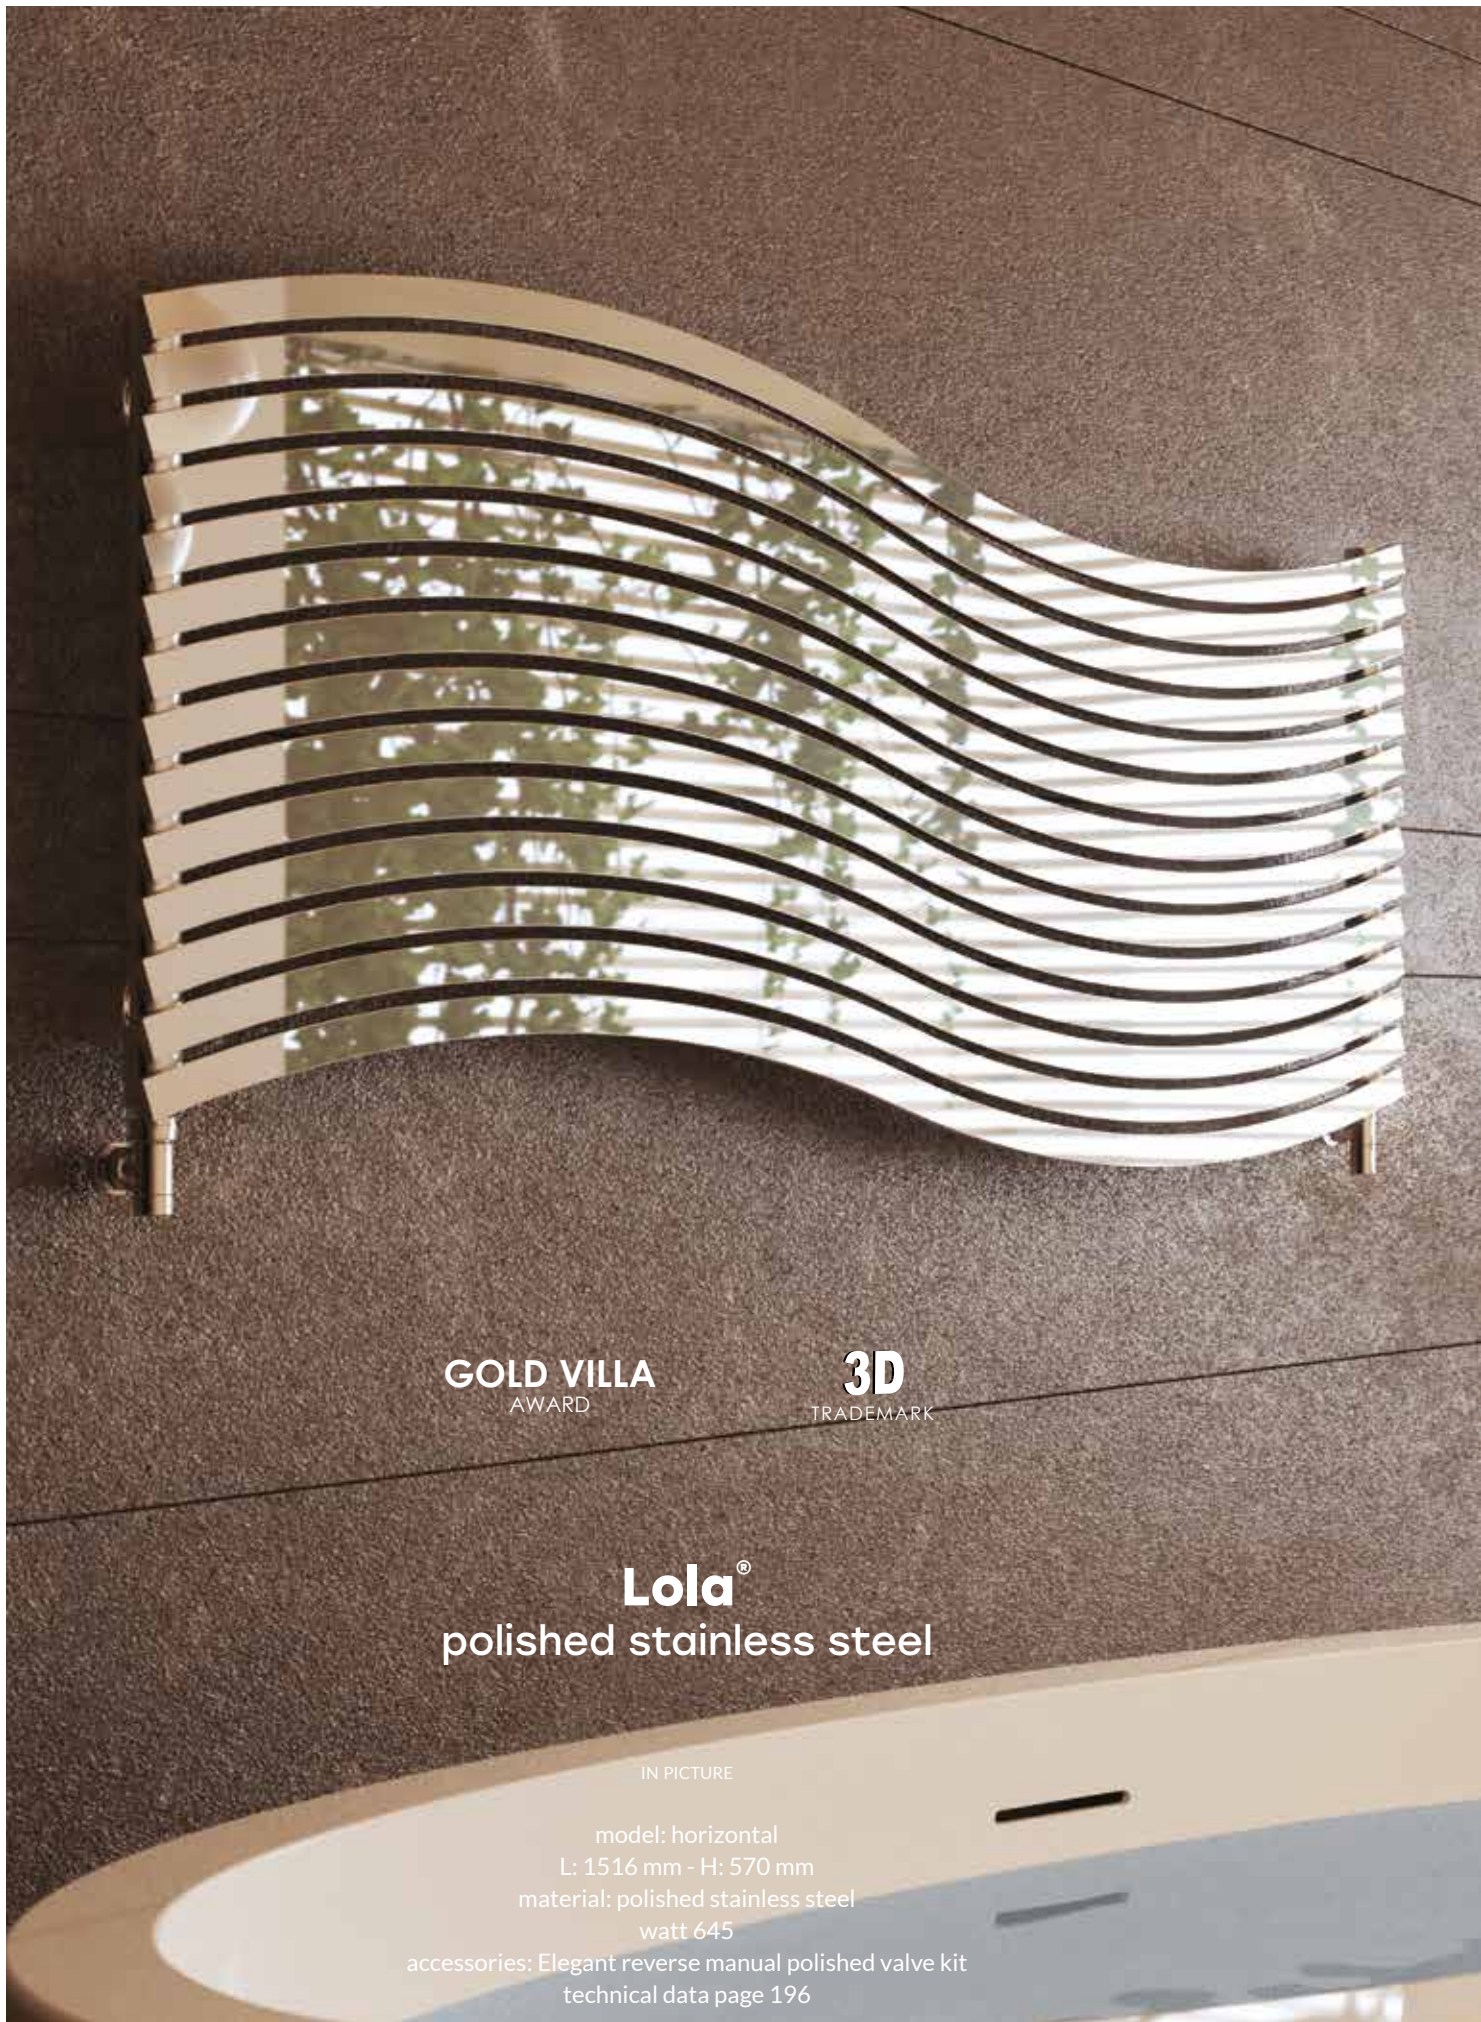

3D
TRADEMARK

IN THE PICTURE ON THE RIGHT

model: vertical

H: 1516 mm - L: 450 mm

material: polished stainless steel

watt 507

accessories: Elegant reverse manual polished valve kit

technical data page 200

GOLD VILLA
AWARD

3D
TRADEMARK

Lola[®]
polished stainless steel

IN PICTURE

model: horizontal
L: 1516 mm - H: 570 mm
material: polished stainless steel
watt 645
accessories: Elegant reverse manual polished valve kit
technical data page 196