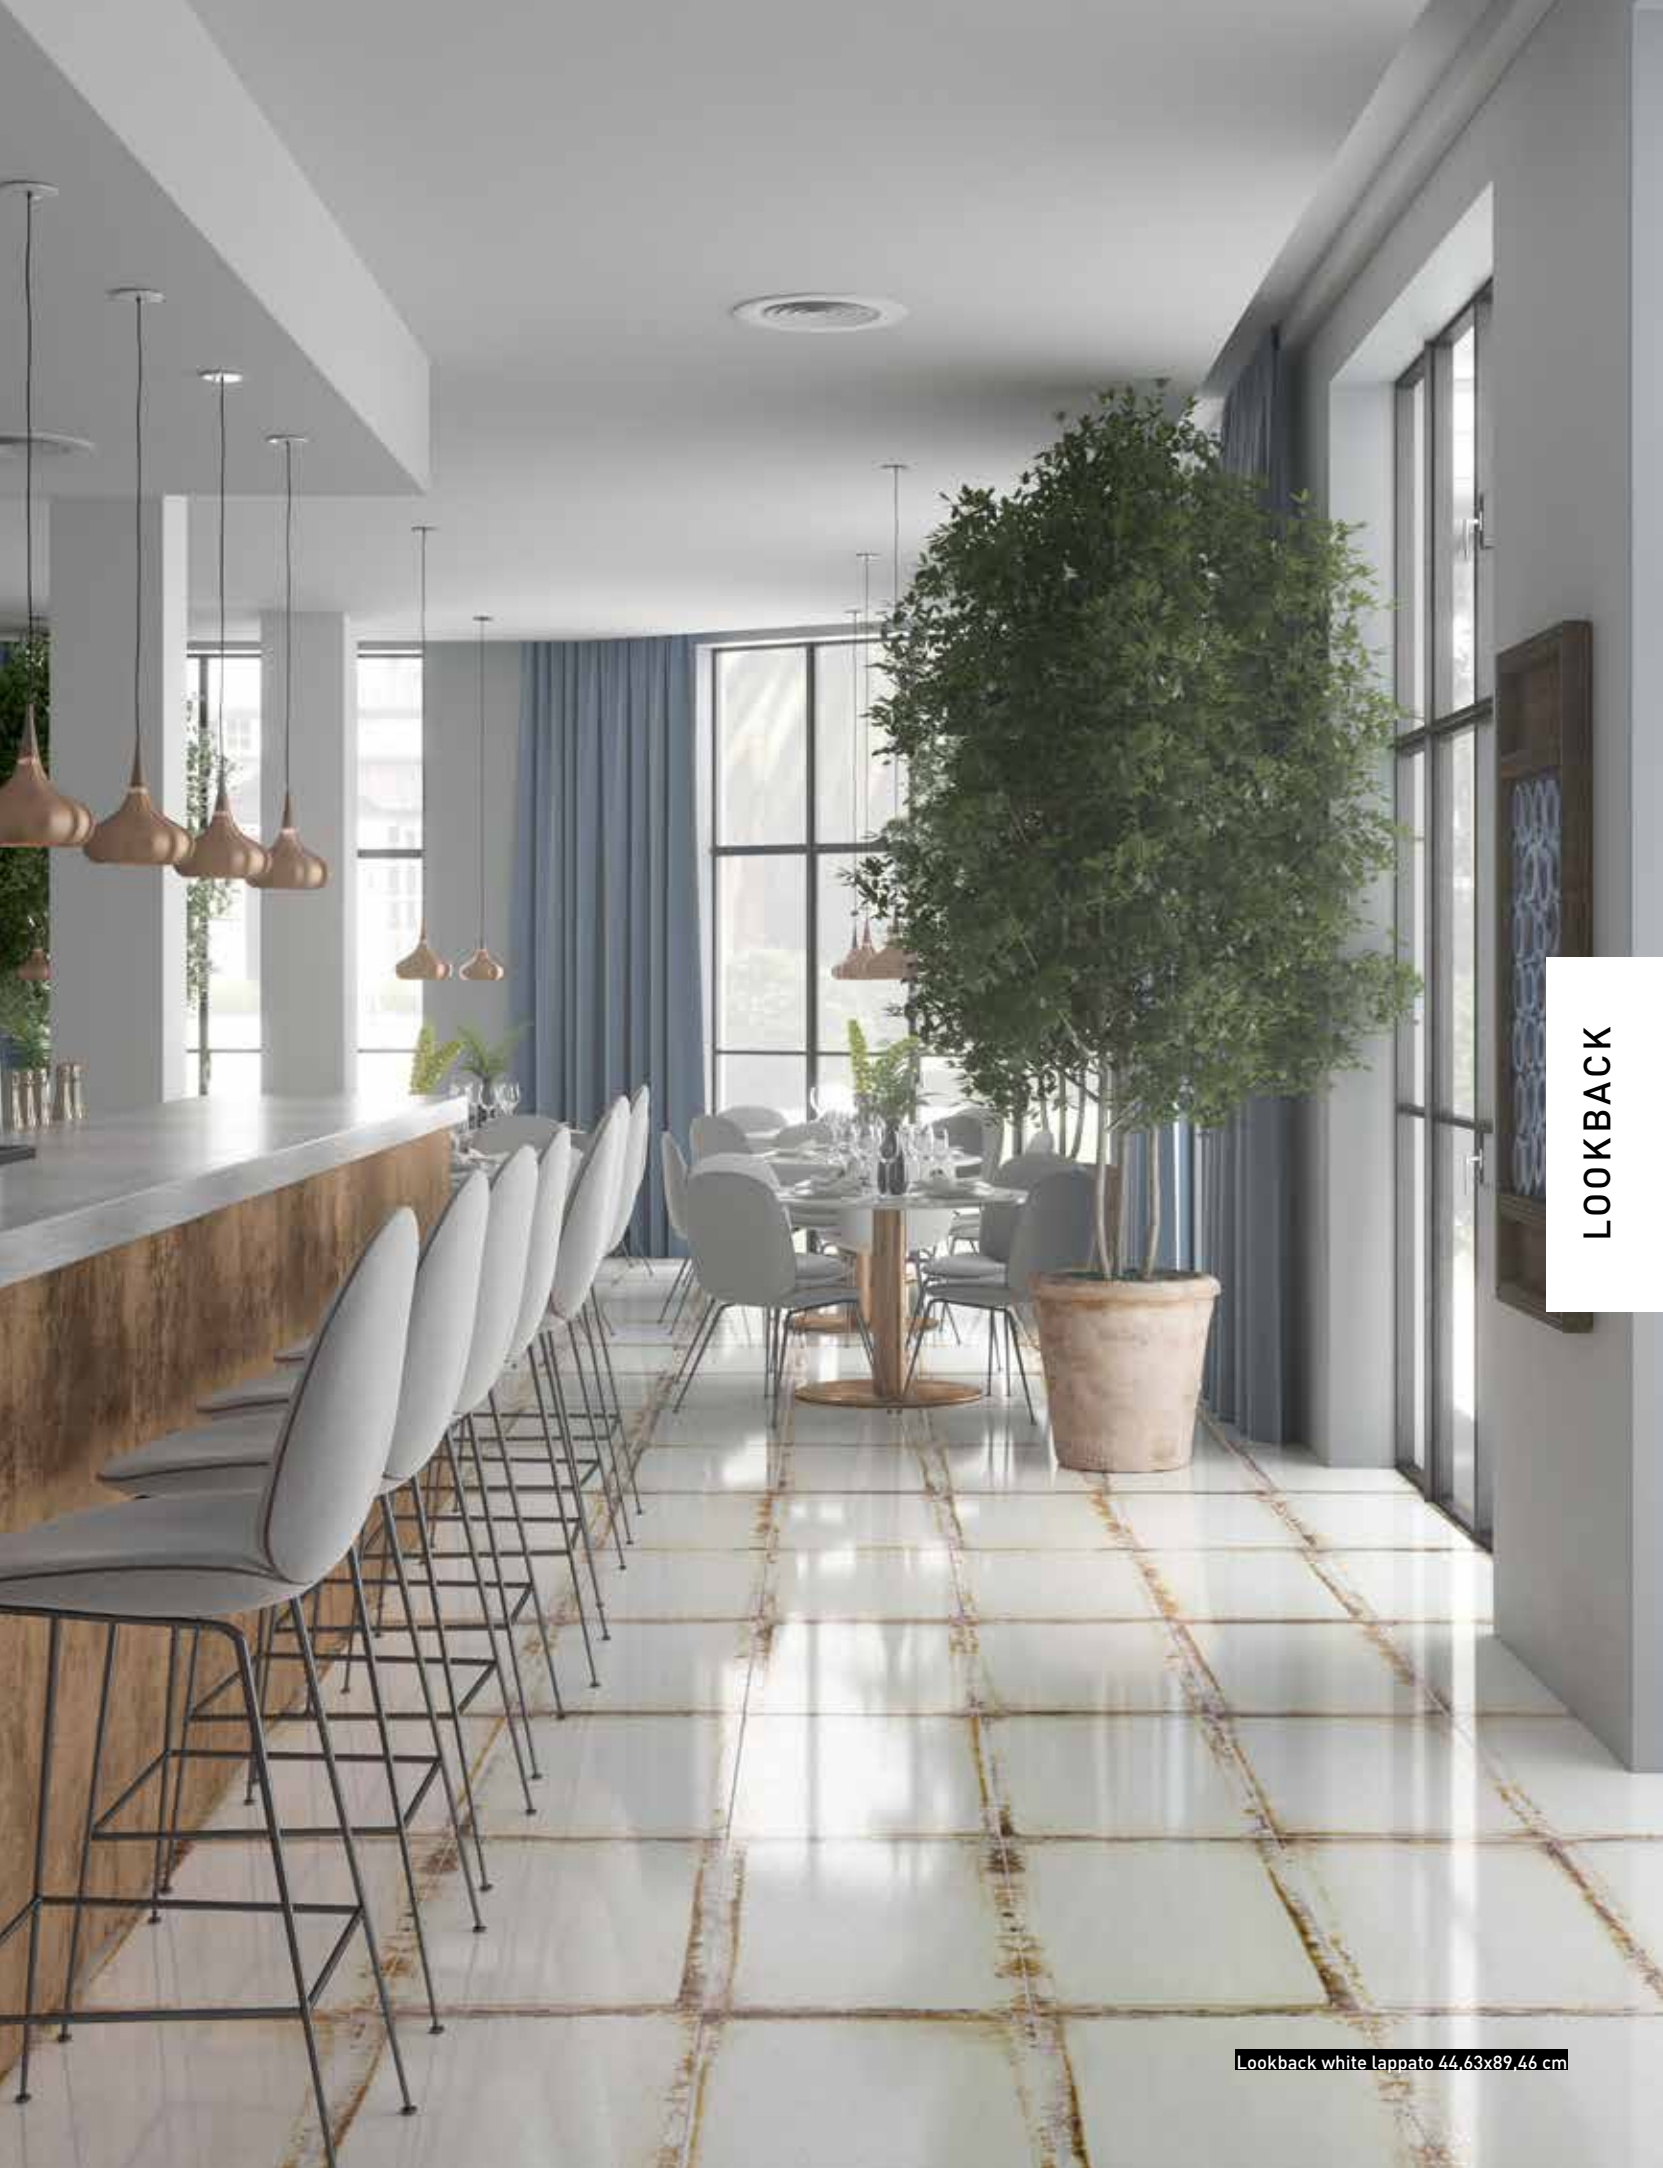

LOOKBACK

Lookback white lappato 44.63x89.46 cm