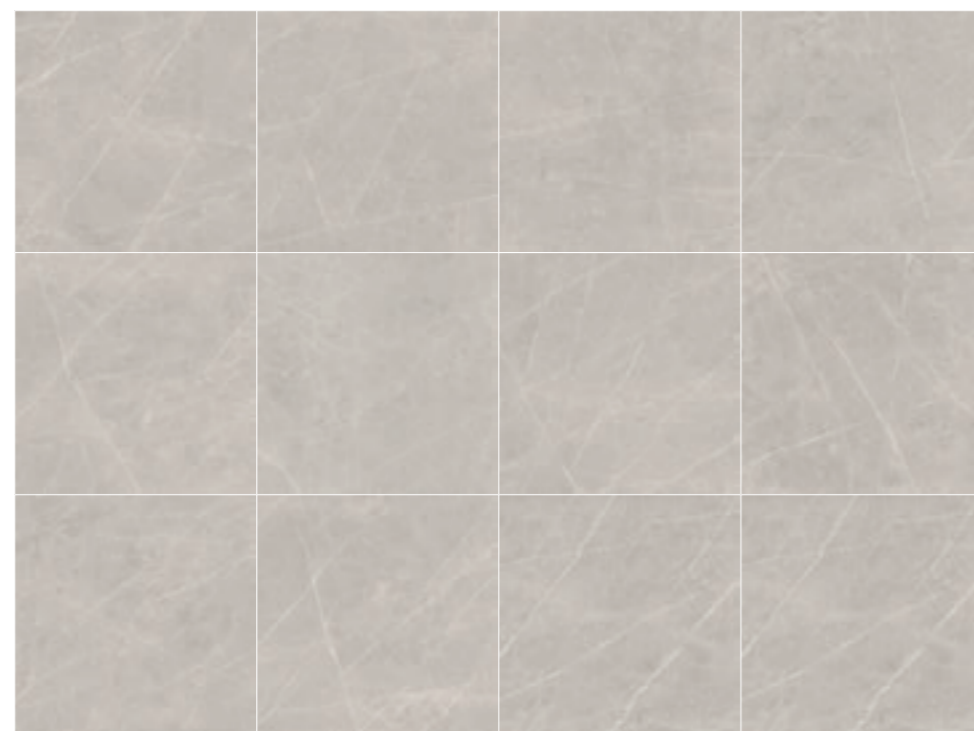

Brillo Glossy

LOTUS

P* R_c

FORMATS

25

Designs

75x75 / 30"x30"

Brillo M 13

12

Designs

60x120 (F) / 24"x48"

Brillo M 18

TECHNICAL SPECIFICATIONS

Silver
NCS S 2500-N

MUST
TAU

Floor tile Lotus Silver 75x75.

LOTUS