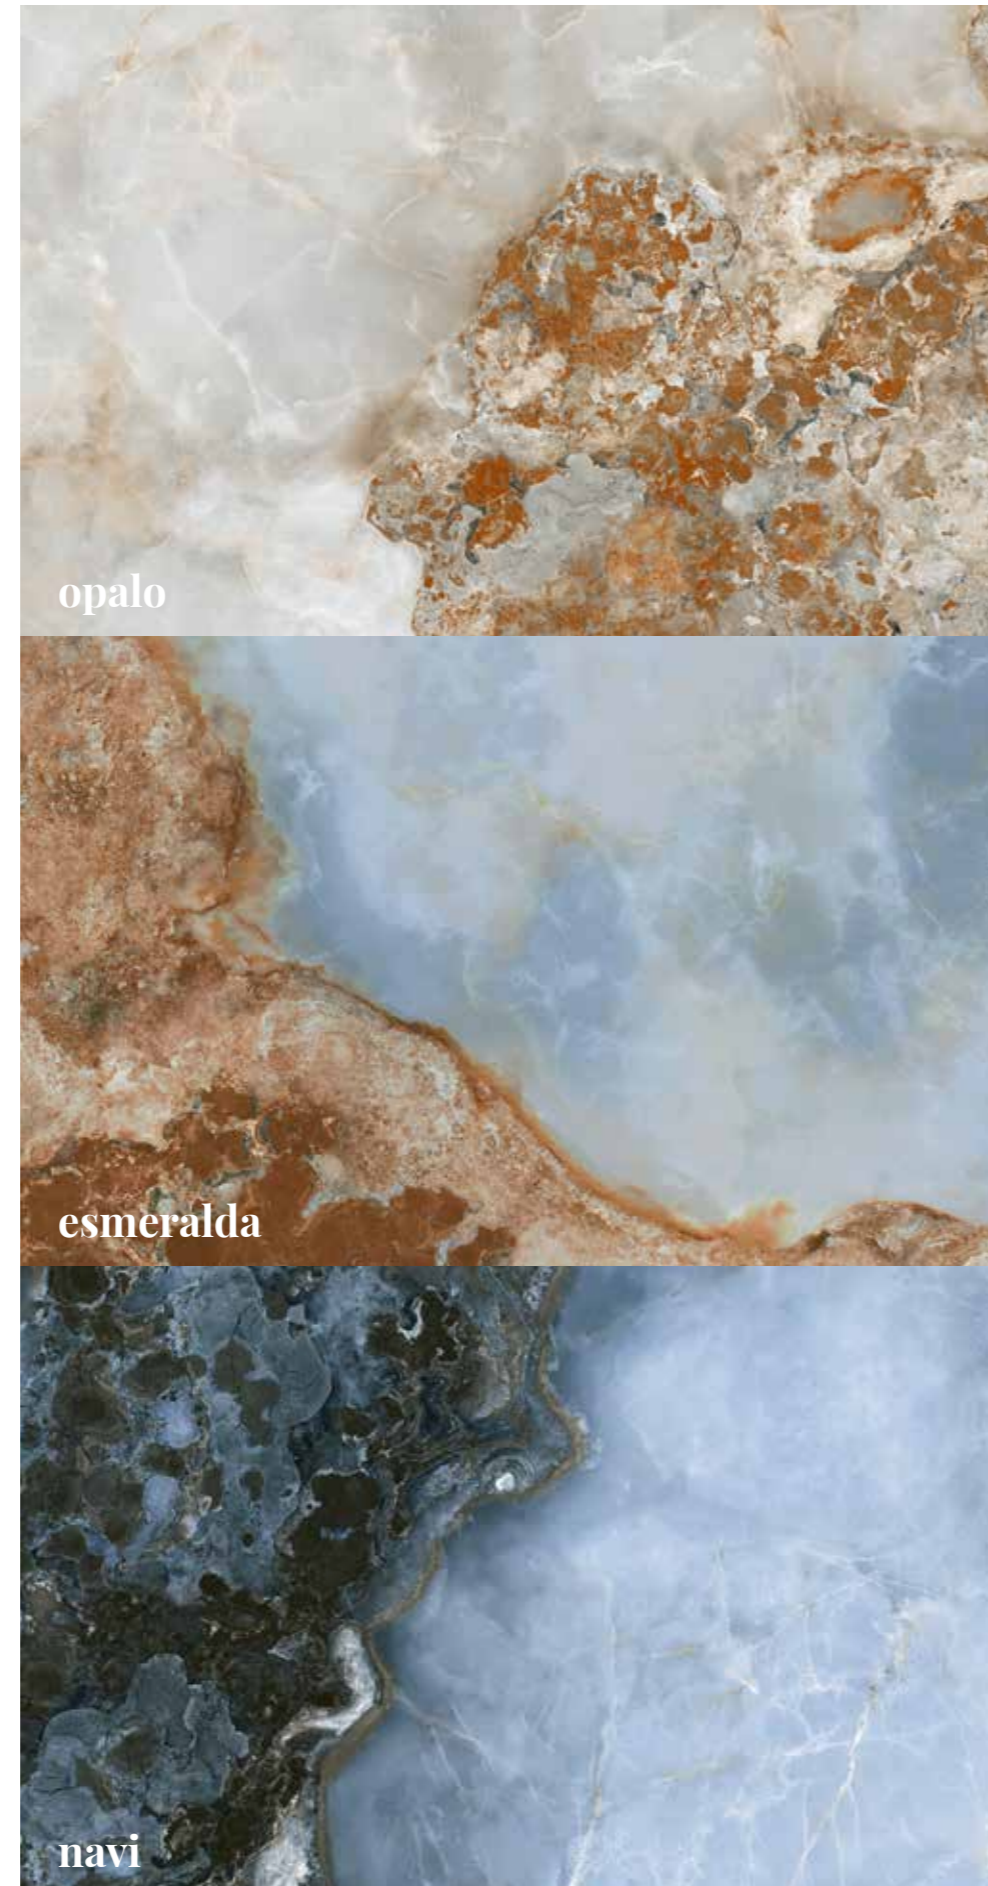

DECORATION GOES EXOTIC

Evoking nature at its most energetic, **Danae** is a series that pays tribute to the semi-precious Mexican agate filled with subtle nuances and details. Crystalline blue forms background for deeply glowing golden waves and veining that turns this series into a decorative jewel.

Malla Lux Danae					
● Esmeralda	32,5x22,5 Malla	P44	086.297.0014.05142		
● Opalo	32,5x22,5 Malla	P44	086.297.0059.05142		
● Navi	32,5x22,5 Malla	P44	086.297.0118.05142		

Empaquetado / Packaging / Emballage

Consultar en página / Consult page / Consulter en page: 246

*PELDAÑO GRADONE	*ÁNGULO GRADONE	*RODAPIÉ C/ROMO

Colores disponibles / Available colours / Couleurs disponibles

Rvto. / Wall / Rvtm.: Lux Danae Esmeralda 120x120 - Cromat Marfil 60x120 Semipulido
Pvto. / Floor / Sol.: Cromat Marfil 120x120 Semipulido - Rovere Brown 25x150