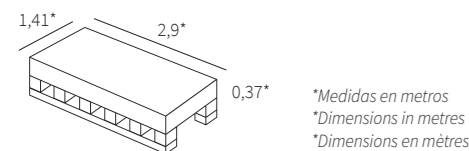

Lux Jebel Noir PEI 3

● 120x260	Rec.	M300	054.200.0535.10409	
● 60x120	Rec.	M132	046.869.0535.10409	
● 120x120	Rec.	M185	046.120.0535.10409	

Malla Lux Jebel

● Noir	30x30(5) Malla	M235	086.281.0535.10409	
● Noir	32,5x22,5 Malla	P46	086.297.0535.10409	

Empaquetado / Packaging / Emballage

Formato	pz/pl	m²/pz	m²/pl	kg/pl
120x260	20	3.12	62.40	1,050.00

Empaquetado / Packaging / Emballage

Formato	pz/cj	m²/cj	cj/pl	m²/pl	kg/cj	kg/pl
60x120	2	1.44	32	46.08	34.50	1,129.00
120x120	1	1.44	36	51.84	38.40	1,422.40
32,5x22,5	9	-	-	-	13.50	-
30x30 (5)	11	1.00	42	42.00	23.00	986.00

Rvto. / Wall / Rvrm.: **Lux Jebel Noir 120x260**
Pvto. / Floor / Sol: **Lux Jebel Noir 120x120**