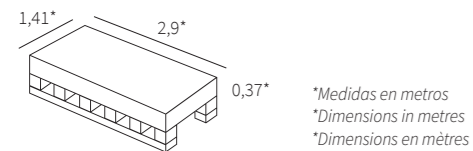

Lux Noor Berry PEI 3

● 120x260	Rec.	M300	054.200.0877.10660	
● 120x120	Rec.	M185	046.120.0877.10660	
● 60x120	Rec.	M132	046.869.0877.10660	

Lux Noor Almond PEI 4

● 120x120	Rec.	M185	046.120.0097.10660	
● 60x120	Rec.	M132	046.869.0097.10660	

Lux Noor Apple PEI 4

● 120x120	Rec.	M185	046.120.0876.10660	
● 60x120	Rec.	M132	046.869.0876.10660	

Lux Noor Nut PEI 3

● 120x120	Rec.	M185	046.120.0310.10660	
● 60x120	Rec.	M132	046.869.0310.10660	

Lux Noor Peach PEI 4

● 120x120	Rec.	M185	046.120.0331.10660	
● 60x120	Rec.	M132	046.869.0331.10660	

Noor White PEI 4

● 120x120	Rec.	M150	004.120.0108.10744	
● 60x120	Rec.	M96	004.869.0108.10744	

Malla Lux Noor

● Almond	32,5x22,5 Malla	P46	086.297.0097.10660	
● Apple	32,5x22,5 Malla	P46	086.297.0876.10660	
● Berry	32,5x22,5 Malla	P46	086.297.0877.10660	
● Nut	32,5x22,5 Malla	P46	086.297.0310.10660	
● Peach	32,5x22,5 Malla	P46	086.297.0331.10660	
● Almond	30x30(5) Malla	M235	086.281.0014.10660	
● Apple	30x30(5) Malla	M235	086.281.0876.10660	
● Berry	30x30(5) Malla	M235	086.281.0877.10660	
● Nut	30x30(5) Malla	M235	086.281.0310.10660	
● Peach	30x30(5) Malla	M235	086.281.0331.10660	

Malla Noor

● White	32,5x22,5 Malla	P46	038.297.0108.10744	
● White	30x30(5) Malla	M235	038.281.0118.10744	

Empaquetado / Packaging / Emballage

Formato	pz/pl	m²/pz	m²/pl	kg/pl
120x260	20	3.12	62.40	1,050.00

Empaquetado / Packaging / Emballage

Formato	pz/cj	m²/cj	cj/pl	m²/pl	kg/cj	kg/pl
60x120	2	1.44	32	46.08	34.50	1,129.00
120x120	1	1.44	36	51.84	38.40	1,422.40
32,5x22,5	9	-	-	-	13.50	-
30x30 (5)	11	1.00	42	42.00	23.00	986.00