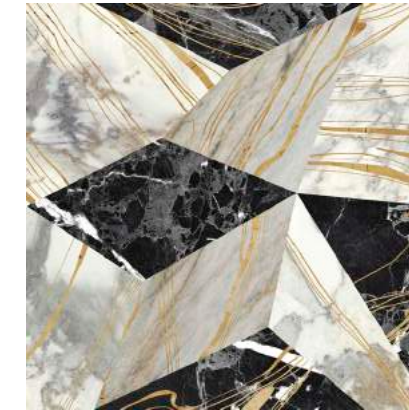

Luxor Stamp Pulido*
59,55x59,55 cm - 23,45"x23,45"

G-3314