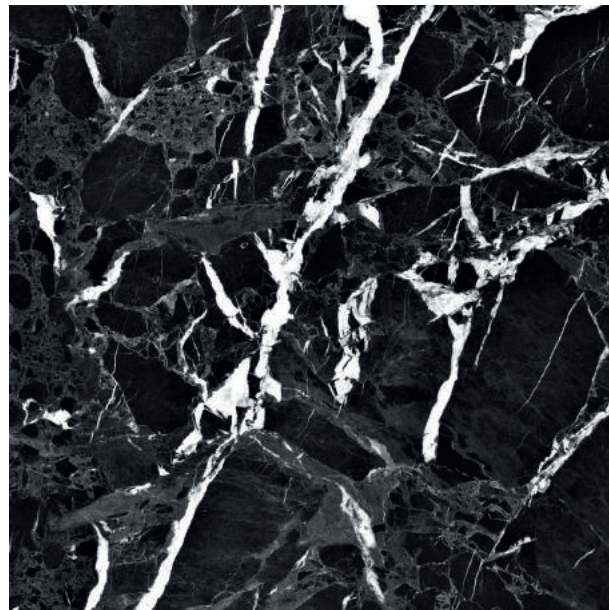

Luxor Royal Black Pulido
89,46x89,46 cm - 35,22"x35,22"

G-3442