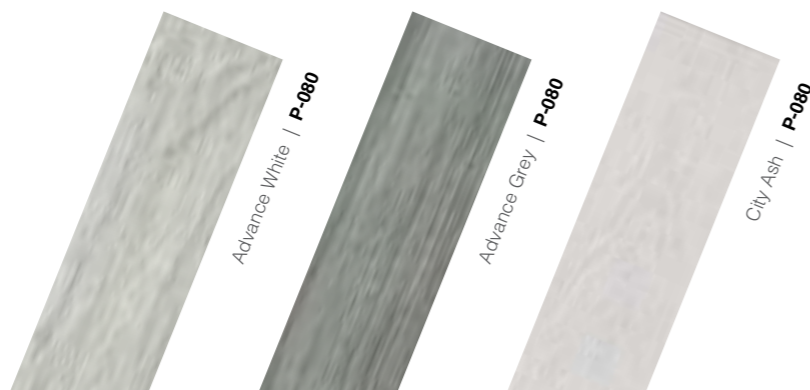

MAX

	PCS/BOX	SQM/BOX	KGS/BOX	BOX/PAL	SQM/PAL	KGS/PAL	BOX/EUR	SQM/EUR	KGS/EUR
40X80 16"x32"	4	1,28	26,50	-	-	-	48	61,44	1.272
20X80 8"x32"	8	1,28	26,50	-	-	-	48	61,44	1.272
17X114 7"x45"	5	0,97	21,00	63	61,11	1.323	60	58,20	1.260