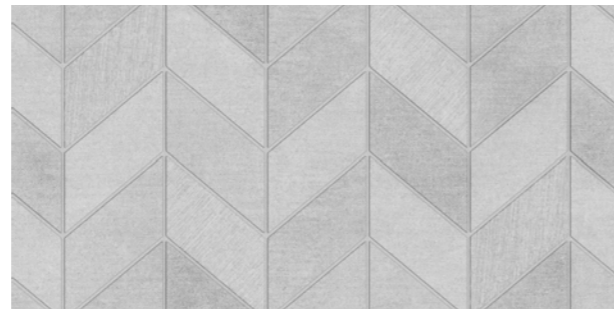

SERIE

LUXURY

40X80 / 16"x32"

MAX COLLECTION

MAX

Luxury White | **P-090**

Luxury Grey | **P-090**

Luxury White-P | 20X80 / 8"x32" | **P-092**

Luxury Grey-P | 20X80 / 8"x32" | **P-092**

Luxury White Chevron | **P-091**

Luxury Grey Chevron | **P-091**

*Luxury-D | **P-091**

Mosaico Luxury | 30X30 / 12"x12"
E-055

*Cajas con diseños variados / Different designs in a box