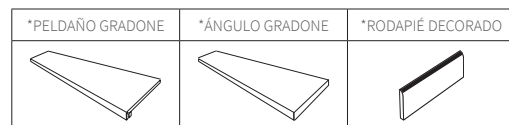

LUX VIOLA

NEW
2022

GRES PORCELÁNICO RECTIFICADO-GRANILLA PULIDA · RECTIFIED PORCELAIN TILES-POLISHED GRANILLA · GRÉS CÉRAMÉ RECTIFIÉE-GRANILLA POLI

CR. LUX

Formatos / Sizes / Formats

120x120
47,24"x47,24"

60x120
23,62"x47,24"

32,5x22,5
12,79"x8,85"

30x30 (5x5)
11,81"x11,81"

Lux Viola					PEI 4
● 120x260	Rec.	M300	054.200.0001.11342		
● 120x120	Rec.	M185	046.120.0001.11342		
● 60x120	Rec.	M132	046.869.0001.11342		

Malla Lux Viola				
● Malla	32,5x22,5	P46	086.297.0001.11342	
● Malla	30x30(5)	M235	086.281.0001.11342	

Piezas especiales / Special pieces / Pièces especiales

Empaquetado / Packaging / Emballage

Formato	pz/cj	m²/cj	cj/pl	m²/pl	kg/cj	kg/pl
60x120	2	1,44	32	46,08	34,50	1,129.00
120x120	1	1,44	36	51,84	38,40	1,422.40
32,5x22,5	9	-	-	-	13,50	-
30x30 (5)	11	1,00	42	42,00	23,00	986,00