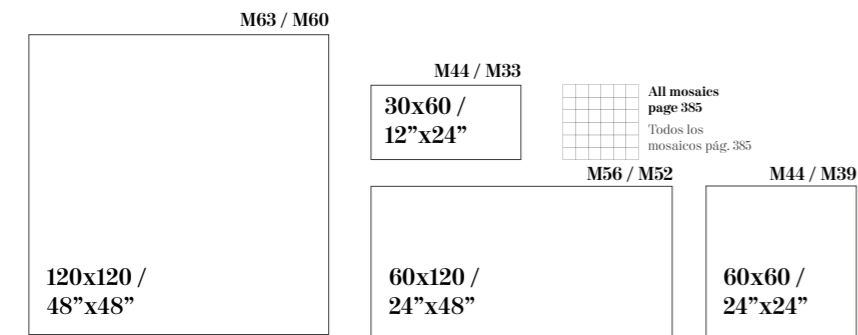

# MACAUBA

POLISHED PORCELAIN

Sizes / Formatos

POLISHED RECTIFIED - NATURAL RECTIFIED

NATURAL

Shade Variation / Variación Gráfica

AZUL

Macauba Azul  
120x120 / 48"x48"