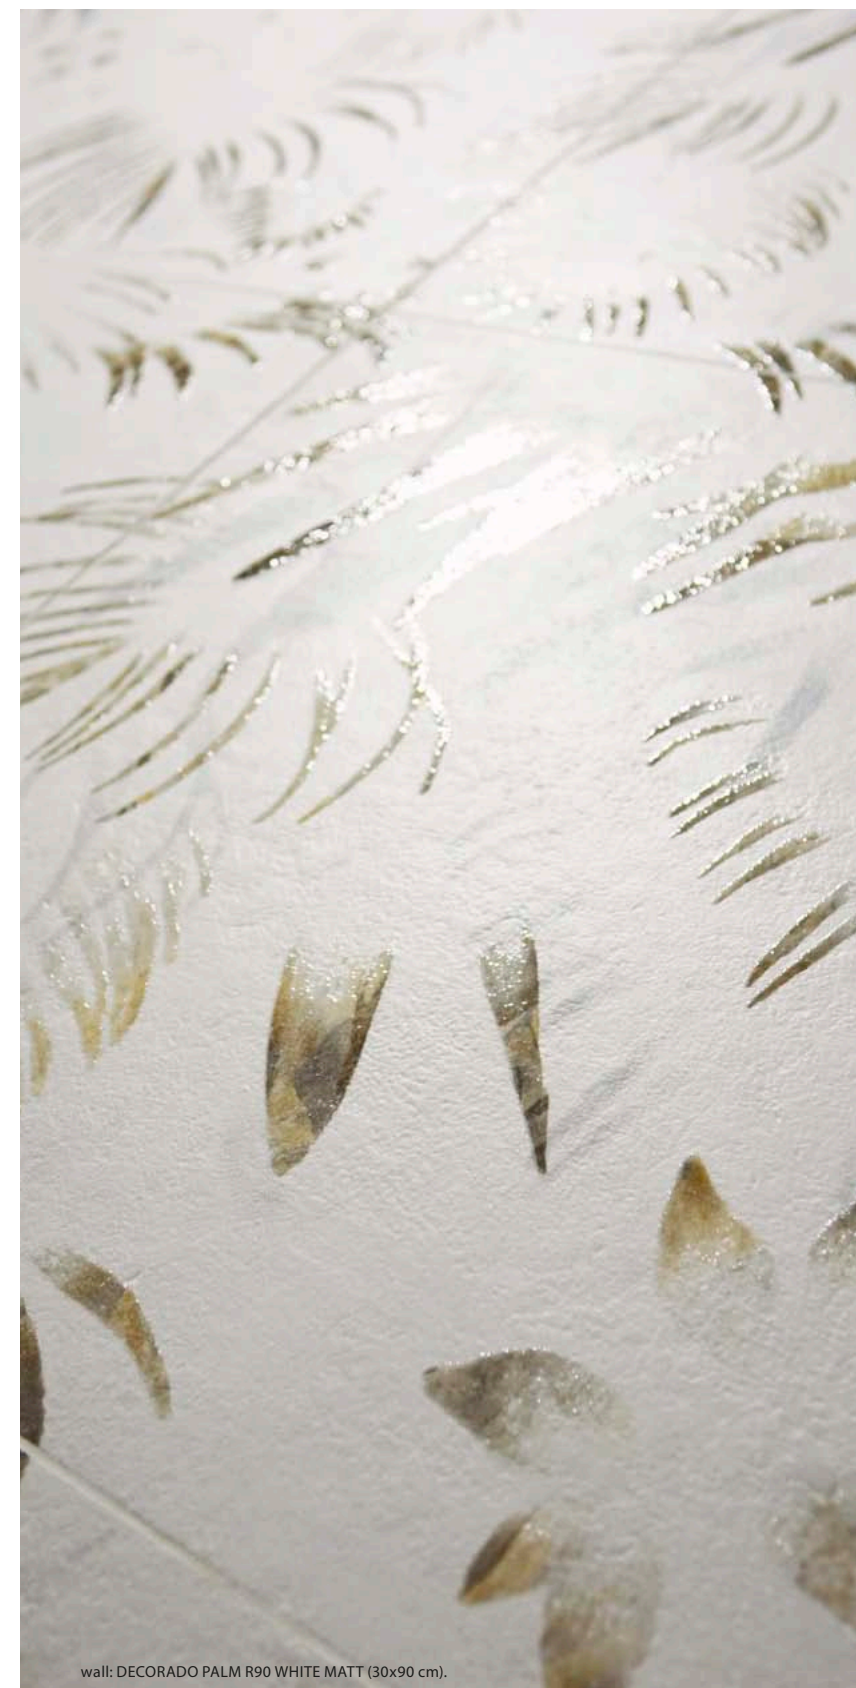

wall: DECORADO PALM R90 WHITE MATT (30x90 cm).