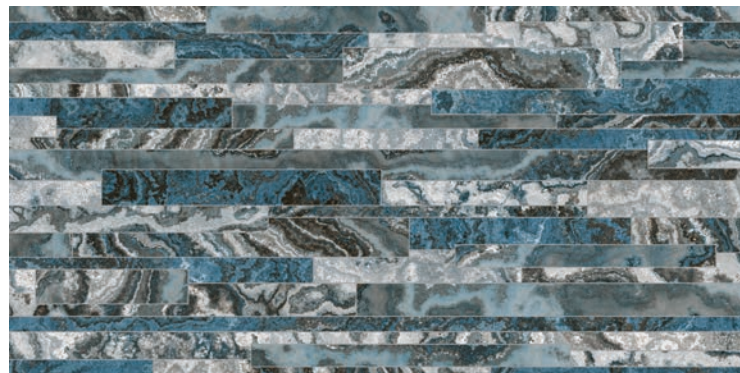

MADISON GLOSS

Porcelánico / Porcelain tile

49.1 x 98.2 cm Rect.

P070 m²

MADISON GLOSS

DECO MADISON GLOSS

49.1x98.2 cm. Rect.

P074 m²

Madison Gloss / Deco Madison Gloss 49.1x98.2 cm. Rect.