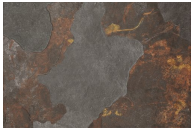

COLLECTION
MAGMA

33,3X50 CM / 13,1"x19,7"

MAGMA

33,3x50 / 13,1"x19,7"

MAGMA FUEGO

MAGMA OCRE

TECHNICAL FEATURES

RED BODY

WALL TILE

FLOOR TILE

RED BODY

MATT

RESISTENCIA HELADA

DIGITAL PRINT

PACKING LIST

	Pieces	m2	kg	Cajas		m2		kg	
				Pallet	Europalet	Pallet	Europalet	Pallet	Europalet
33,3X50	6	1	18,43	64	-	64	-	-	-