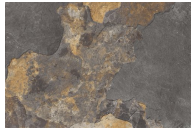

COLLECTION
MAGMA

33,3X50 CM / 13,1"x19,7"

MAGMA

33,3x50 / 13,1"x19,7"

MAGMA FUEGO

MAGMA OCRE

TECHNICAL FEATURES

RED BODY