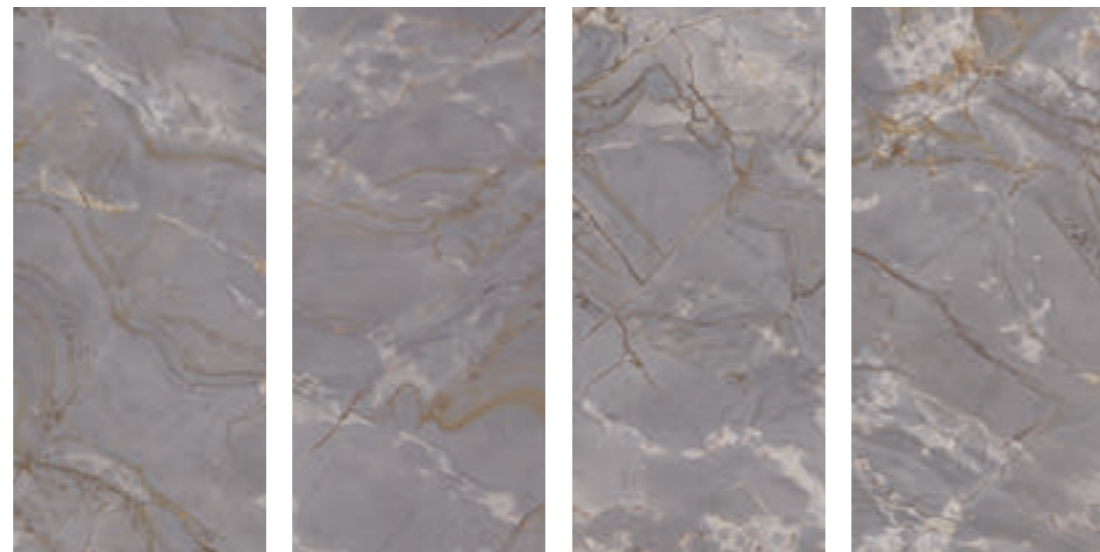

Natural Matt
Pulido Polished

MAGNA BLUE

P V3 R_c

FORMATS

04
Designs

120x260 / 48"x104"

☐ Natural M 38

☐ Pulido M 48

MULTICARA / MIX 4 Diseños diferentes / 4 Different Designs

Blue
NCS S 5005-B80G

TECHNICAL SPECIFICATIONS

TAU

Wall tile Magna Blue 120x260 Floor tile Taj Mahal Nacar 120x120