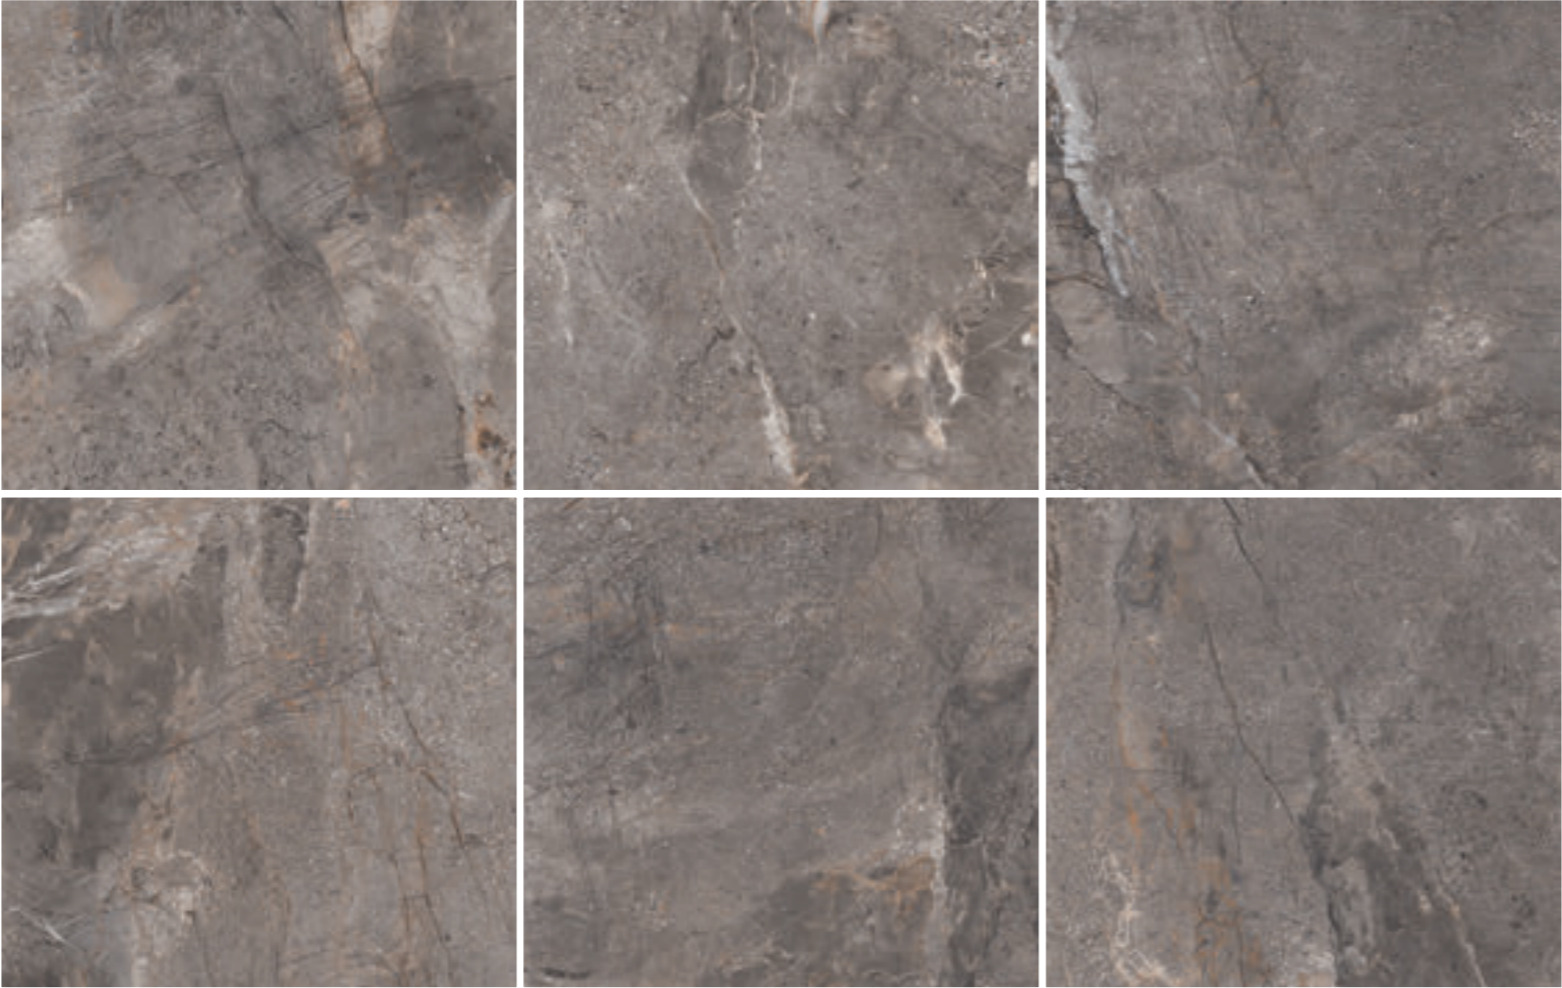

TAU

Wall tile Mainstone Silver 60x120. Floor tile Mainstone Gray 120x120

MAINSTONE

Wall tile Mainstone Gray 120x120, Mosaic Hex. 7x7 Floor tile Elite Pearl 120x120

**MAINSTONE GRAY** 11 DESIGNS 120x120

Wall tile Mainstone Pearl 120x120, Elite Silver 60x120. Floor tile Elite Silver 120x120