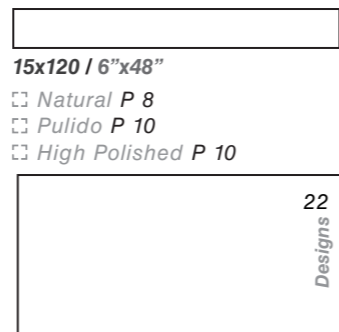

## FORMATS

**120x120 / 48"x48"**  
Natural M 32  
Pulido M 37  
High polished M 40 (Black)

**60x120 / 24"x48"**  
Natural M 23  
Pulido M 26  
High polished M 29 (Black)

**60x60 / 24"x24"**  
Natural M 13  
Pulido M 15

**75x150 / 30"x60"**  
Natural M 26  
Pulido M 32

**75x75 / 30"x30"**  
Natural M 18  
Pulido M 21