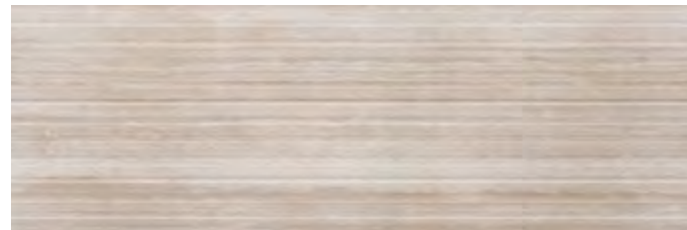

WALL TILE + WHITE BODY + RECTIFIED + MATT
AZULEJO + PASTA BLANCA + RECTIFICADO + MATE

40x120 cm/16"x48"

MAKALU CREAM

MAKALU TOP CREAM

MAKALU GREY

MAKALU TOP GREY

MAKALU GREY
40x120 cm/16"x48" RC
↘

MAKALU TOP GREY
40x120 cm/16"x48" RC
↘

GRAVEL WHITE

GRAVEL CREAM

GRAVEL EARTH

GRAVEL GREY

GRAVEL SHADOW

GRAVEL BLACK