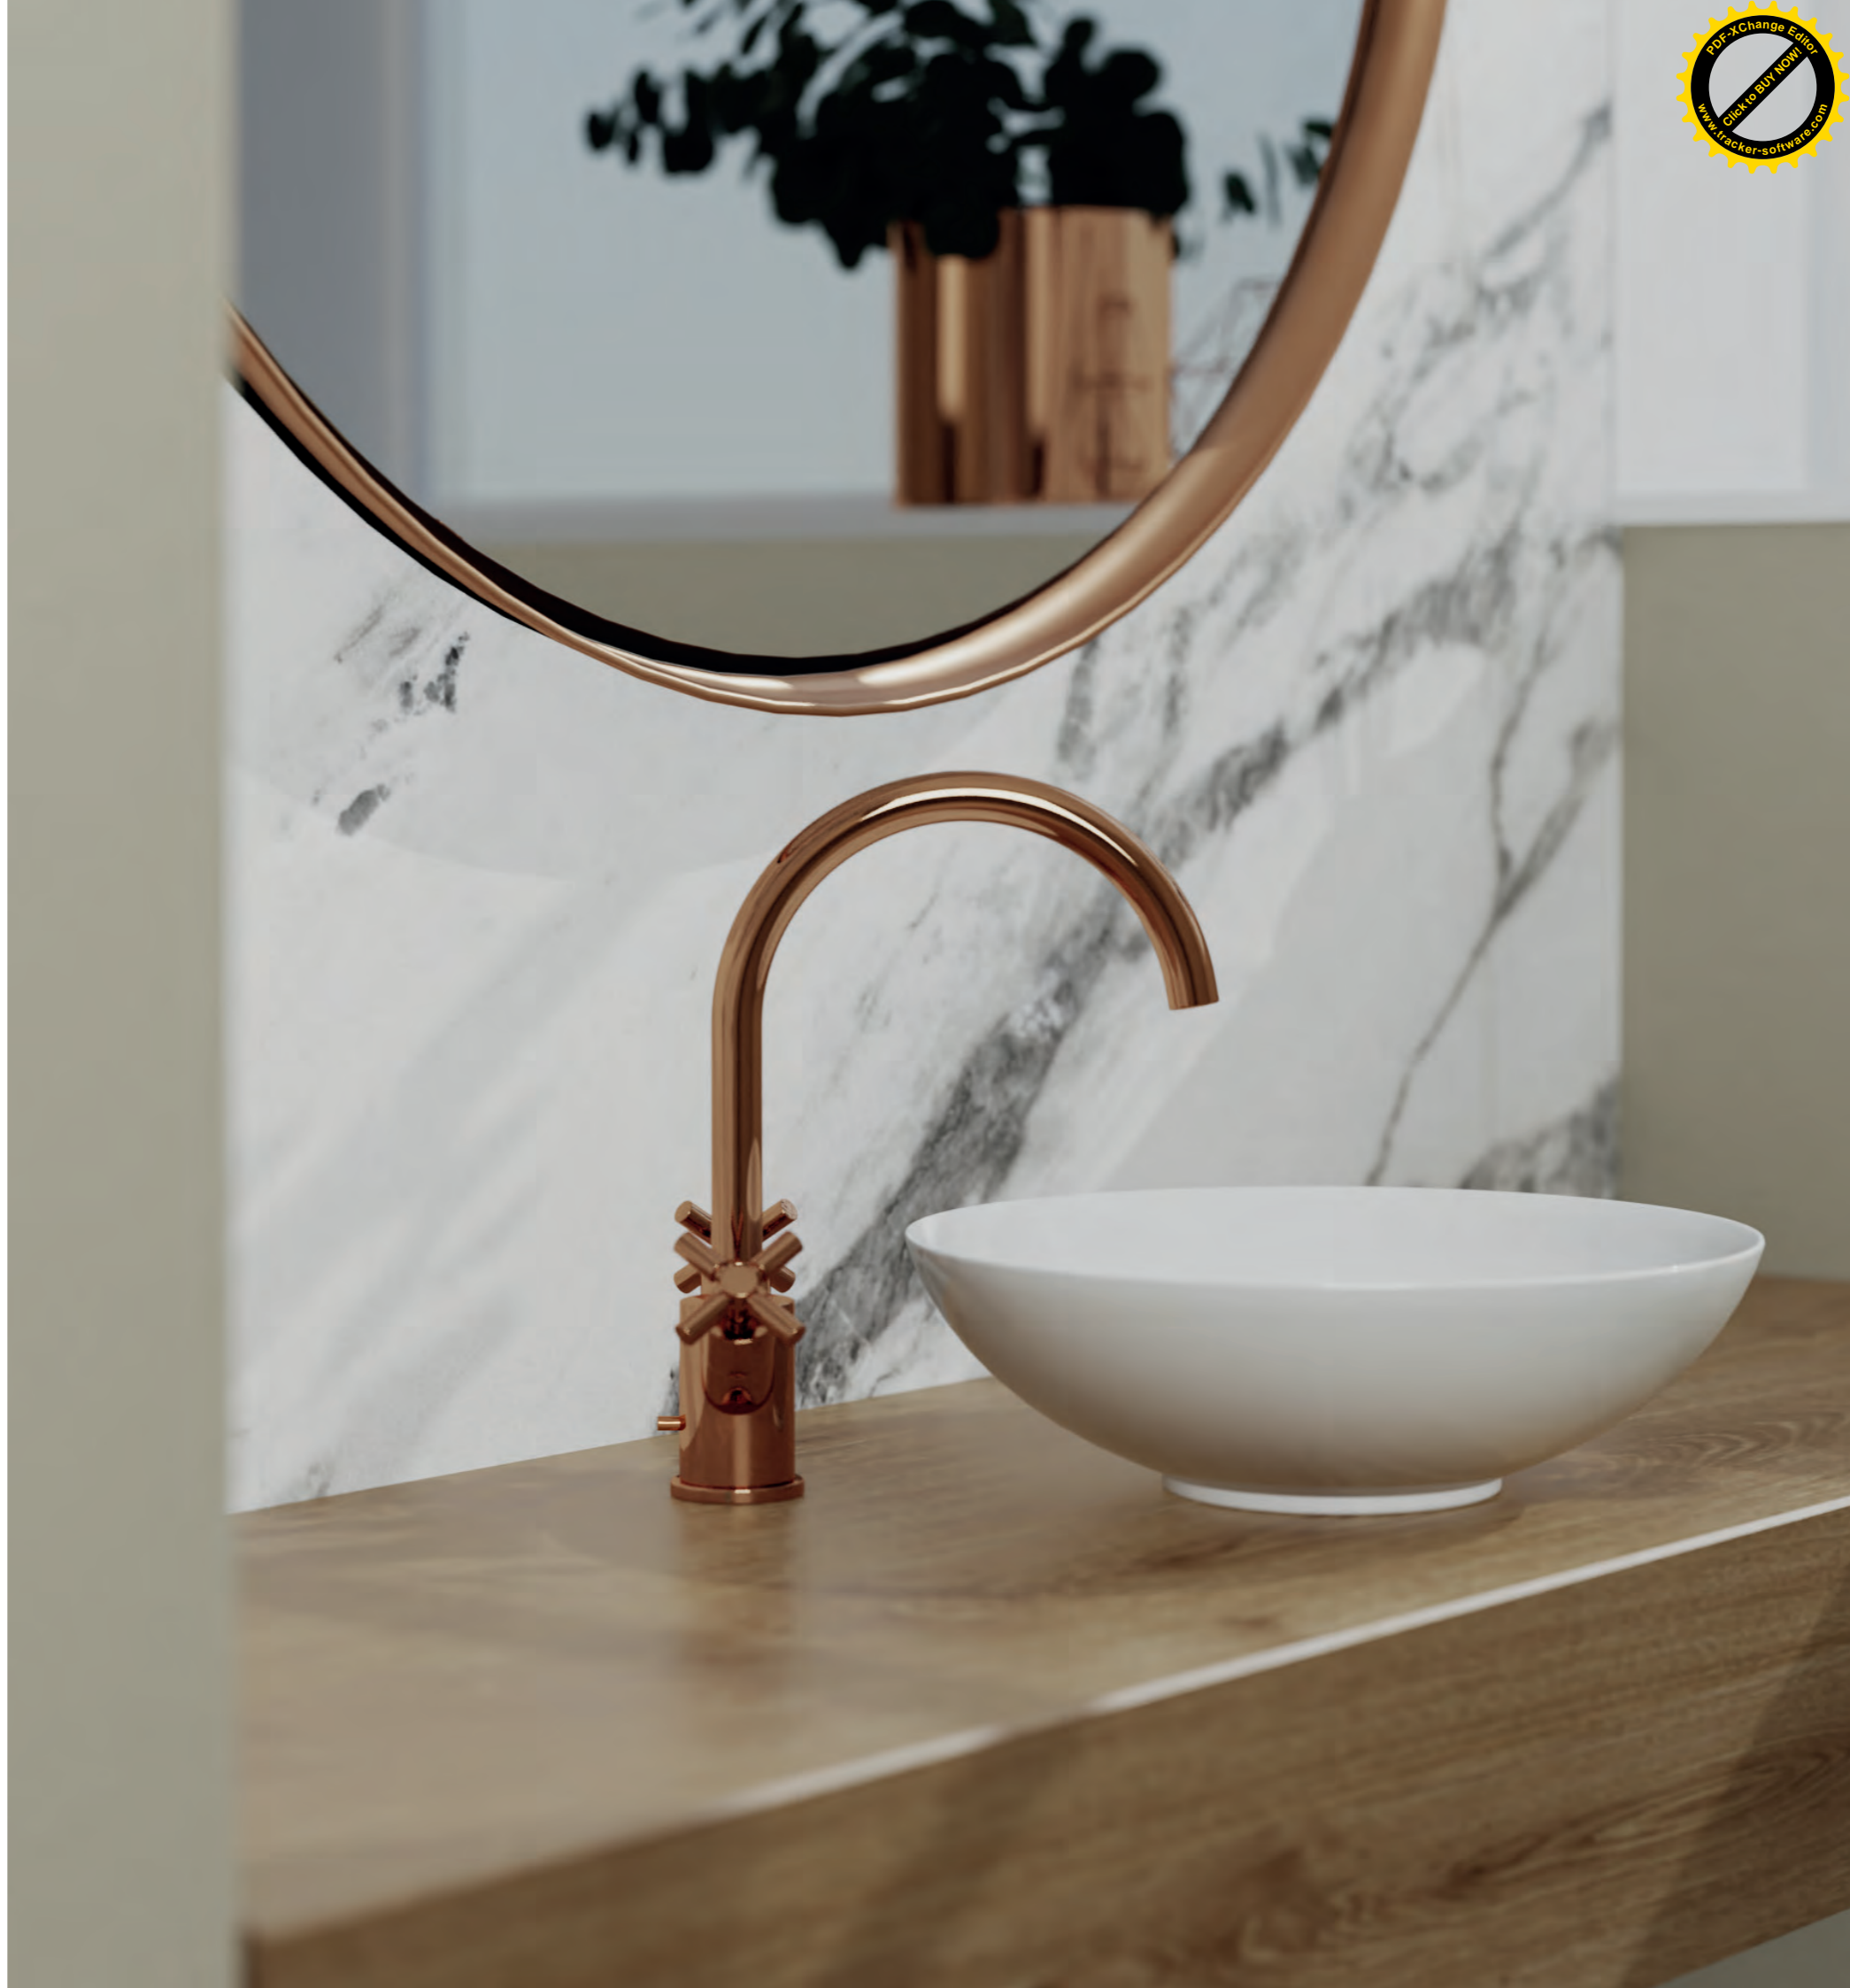

Guest Bathroom MAKEOVER

Rose
Gold

DELIGHT YOUR GUESTS WITH ROSE GOLD

Die ideale Bühne für Ihren neuen Lieblingsstyle im Bad? Das kleine Gästebad, denn hier lässt sich mit nicht allzu großem Aufwand ein neuer, frischer Einrichtungsstil verwirklichen. Perfekt, um Ihren Gästen einen stilvollen Empfang zu bieten und als Gastgeber einen nachhaltig guten Eindruck zu hinterlassen.

The ideal stage for your new favourite bathroom style? The small guest bathroom, as there you can refresh your decor style without great effort. Perfect to greet your guests with style and make a lasting impression as a good host.