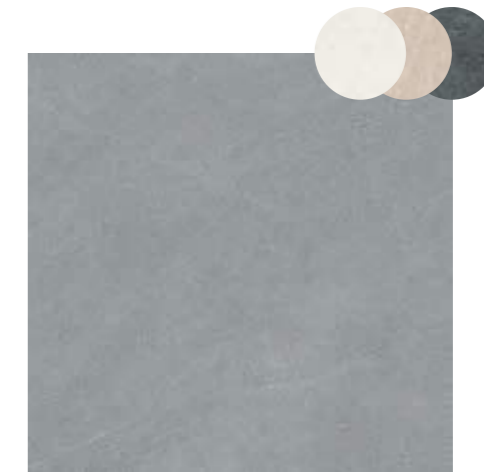

B40 Manhattan White 79,9x79,9 Rect.
B42 Manhattan White Lappato 79,9x79,9 Rect.
B40 Manhattan Beige 79,9x79,9 Rect.
B42 Manhattan Beige Lappato 79,9x79,9 Rect.
B40 Manhattan Grey 79,9x79,9 Rect.
B42 Manhattan Grey Lappato 79,9x79,9 Rect.
B40 Manhattan Graphite 79,9x79,9 Rect.