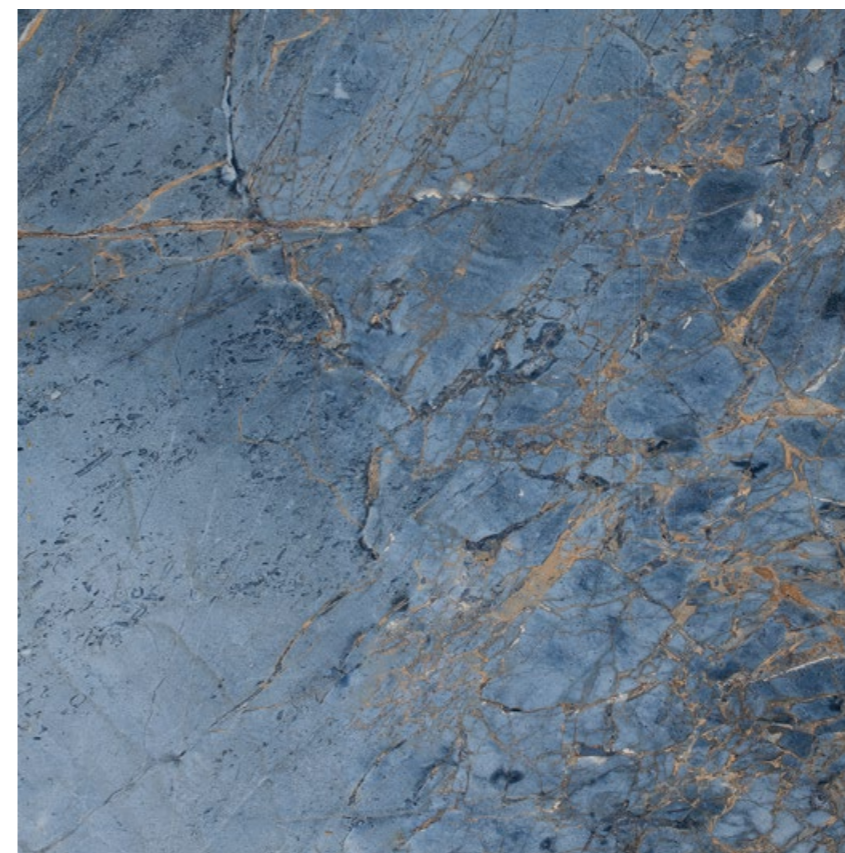

LM Marble Nouveau MC 120x120 R - LM Mármore Paraná MC 120x120 R

Marble Nouveau

Porcelánico Pulido / Polished Porcelain

thinbig®

MARBLES

7 mm | P | V3 | 25% RECYCLED | 120x120 R / 48"x48" R

Azul

LM Marble Nouveau MC
120x120 R / 48"x48" R
F3701E8151 / M2010
G3 C1