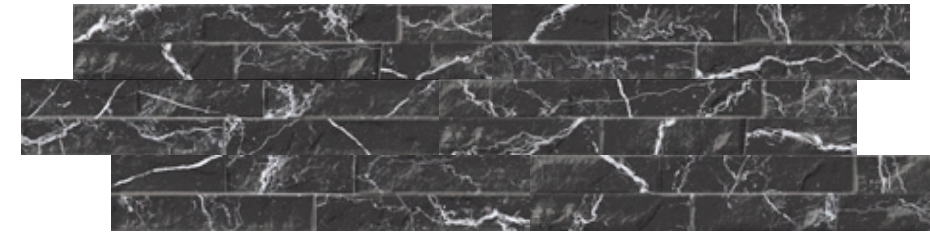

MARBLE ORDINO STORM GREY

* Pavimento GRACE GREY 15x90 cm.

MARBLE ORDINO MARQUINA

MARBLE ORDINO CARRARA