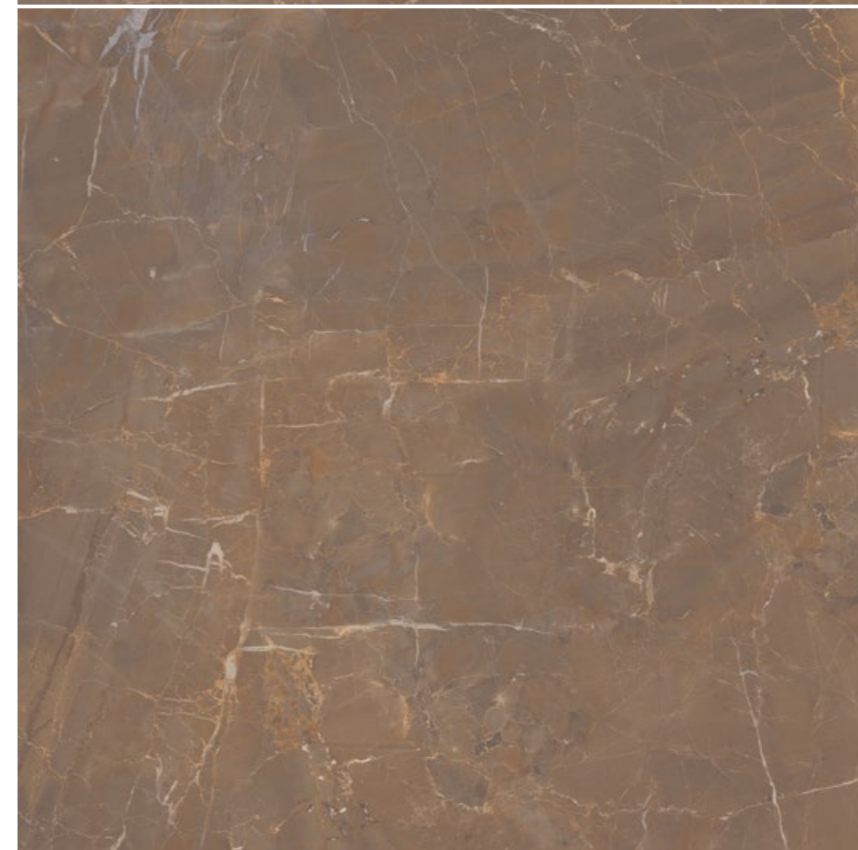

LM Marble Sorrento MR MT 120x120 R

LM Marble Sorrento MR MT 120x120 R

Marble Sorrento

Porcelánico Esmaltado / Glazed Porcelain

thinbig®

MARBLES

120x120 R
48"x48" R

Marron