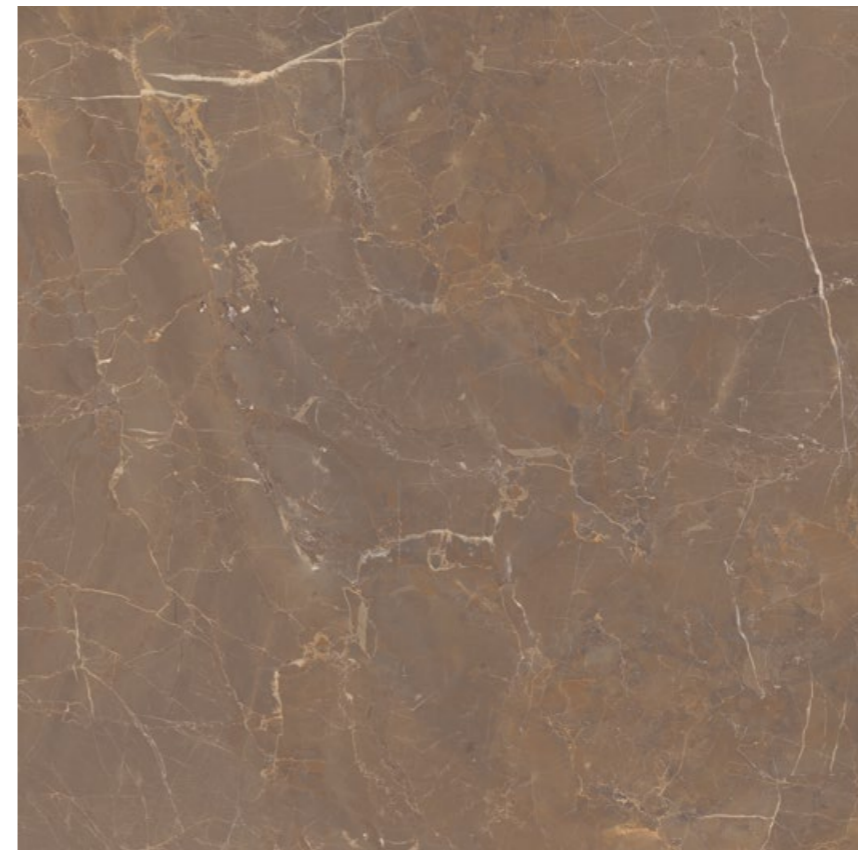

LM Marble Sorrento MR MT 120x120 R

LM Marble Sorrento MR MT 120x120 R

Marble Sorrento

Porcelánico Esmaltado / Glazed Porcelain

thinbig®

MARBLES

120x120 R
48"x48" R

Marron

LM Marble Sorrento MR MT
120x120 R / 48"x48" R
FNJ03E8251 / M1940
G3

120x120 R / 48"x48" R

2 Pzs.
46 Kg.
2,840 m²

32 Box
1,546 Kg.
91,200 m²