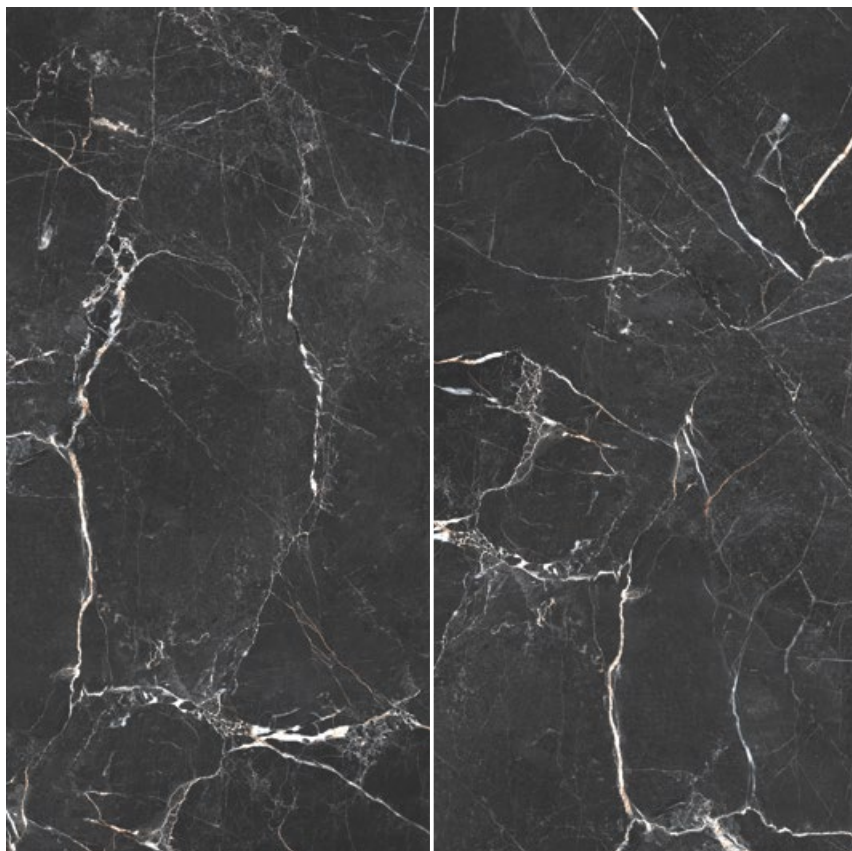

Marble Venato

Porcelánico Pulido / Polished Porcelain

MARBLES

7
mm

60x120 R
24"x48" R

Negro

Marble Venato Black Pulido
60x120 R / 24"x48" R
F46E054161 / M1970

G1

Marble Pulpis - Marble Venato 60x120 R / 24"x48" R

3 Pzs.
30 Kg.
2,130 m²

35 Box
973 Kg.
74,550 m²

Marble Venato Black Pulido 60x120 R