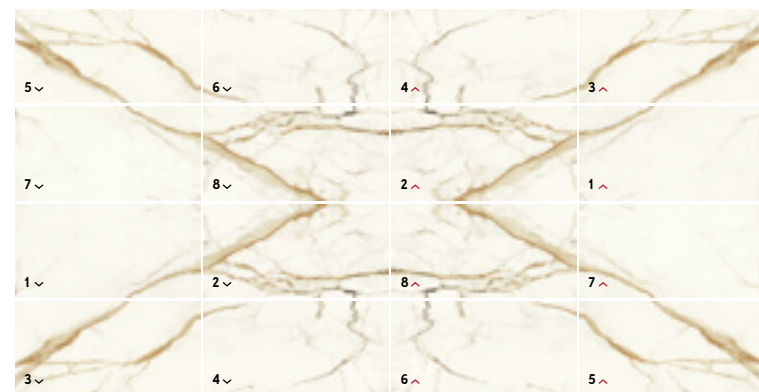

LAYOUT D

A4PH Marvel Statuario Supremo Lappato Macchia Aperta - 75x150 - 29 1/2"x59"