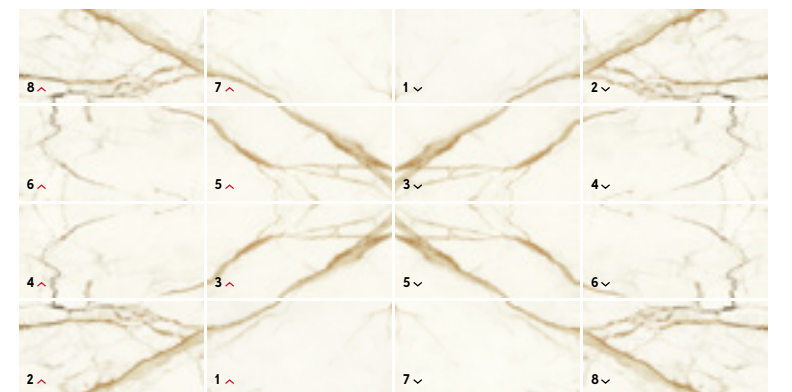

Marvel Shine

Porcelain Tiles

MACCHIA APERTA, SUGGESTED COMPOSITION

A4PI Marvel Calacatta Imperiale Lappato Macchia Aperta - 75x150 - 29 1/2"x59"

LAYOUT C

A4PH Marvel Statuario Supremo Lappato Macchia Aperta - 75x150 - 29 1/2"x59"

- 3D WALL
- CONCRETE & RESIN LOOK
- METAL LOOK
- MARBLE LOOK
- STONE LOOK
- WOOD LOOK