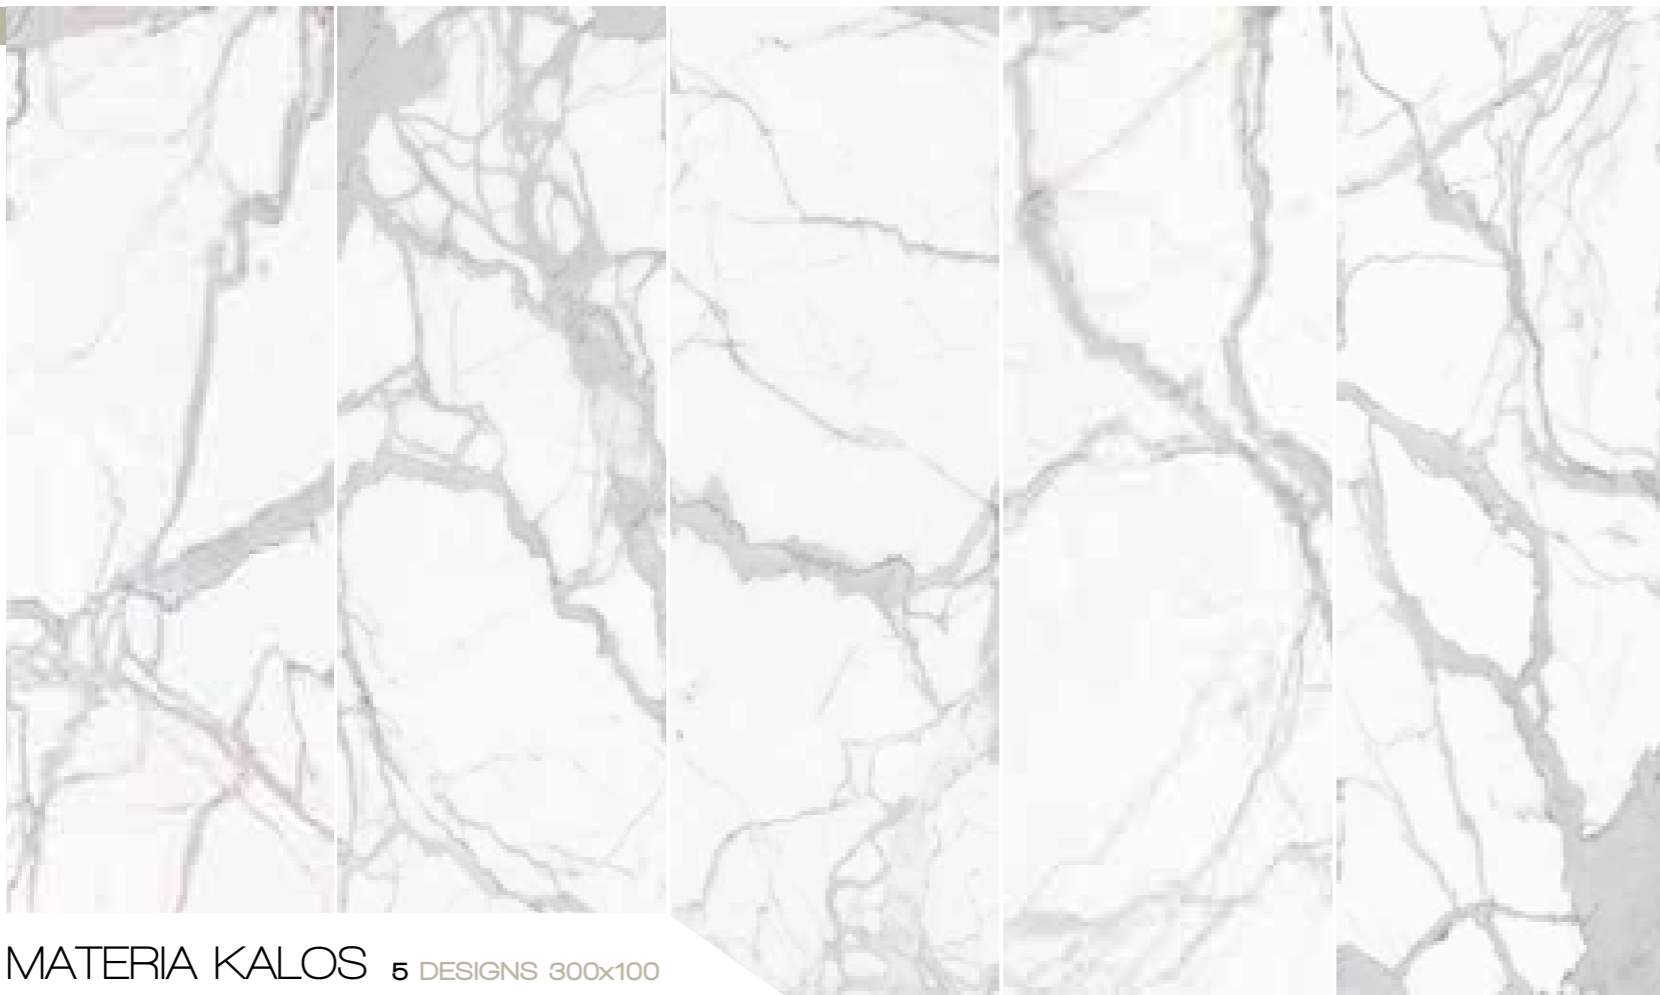

MATERIA KALOS 5 DESIGNS 300x100