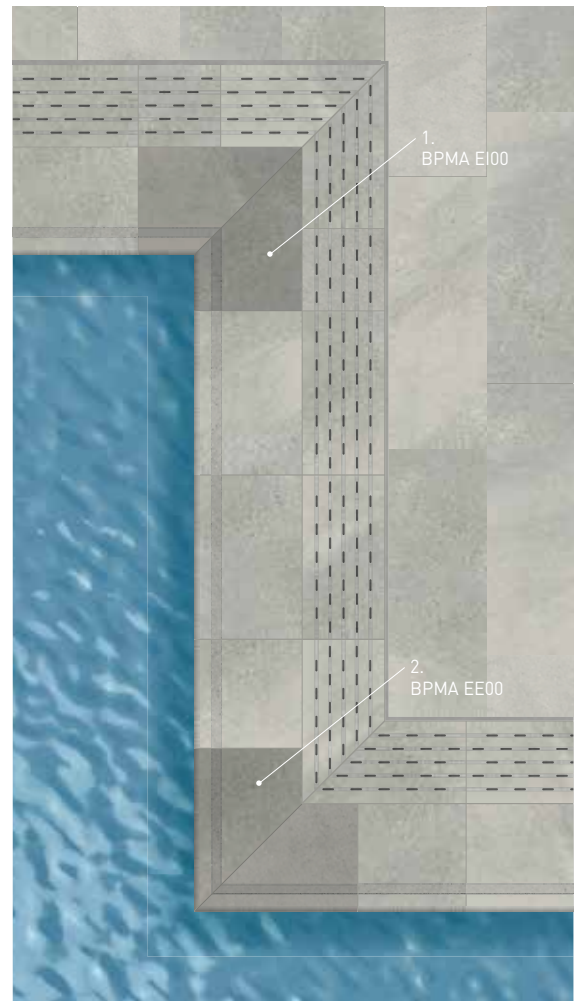

CORNER SOLUTION SOLUCIÓN ESQUINA

MAUI EDGE CORNER PACK (2pcs)

PACK ESQUINA BORDE MAUI (2pcs)

- ① BPMA EI00 33x50
- ② BPMA EE00 33x50

Can be used with drain grates RJ67, RJ55 and RJ70
Compatible con las rejillas RJ67, RJ55 y RJ70

TECHNICAL INFORMATION INFORMACIÓN TÉCNICA

MONOBLOCK ONE PIECE, WITHOUT GLUED
UNA PIEZA, SIN PEGADO

UNE EN 12633
Clase 3

DIN 51130
R11

DIN 51097
Clase C

EN ISO 10545-12
✓

EN ISO 10545-13
GA / GLA / GHA

LONG LIFE
LARGA VIDA

EASY CLEAN
FÁCIL LIMPIEZA